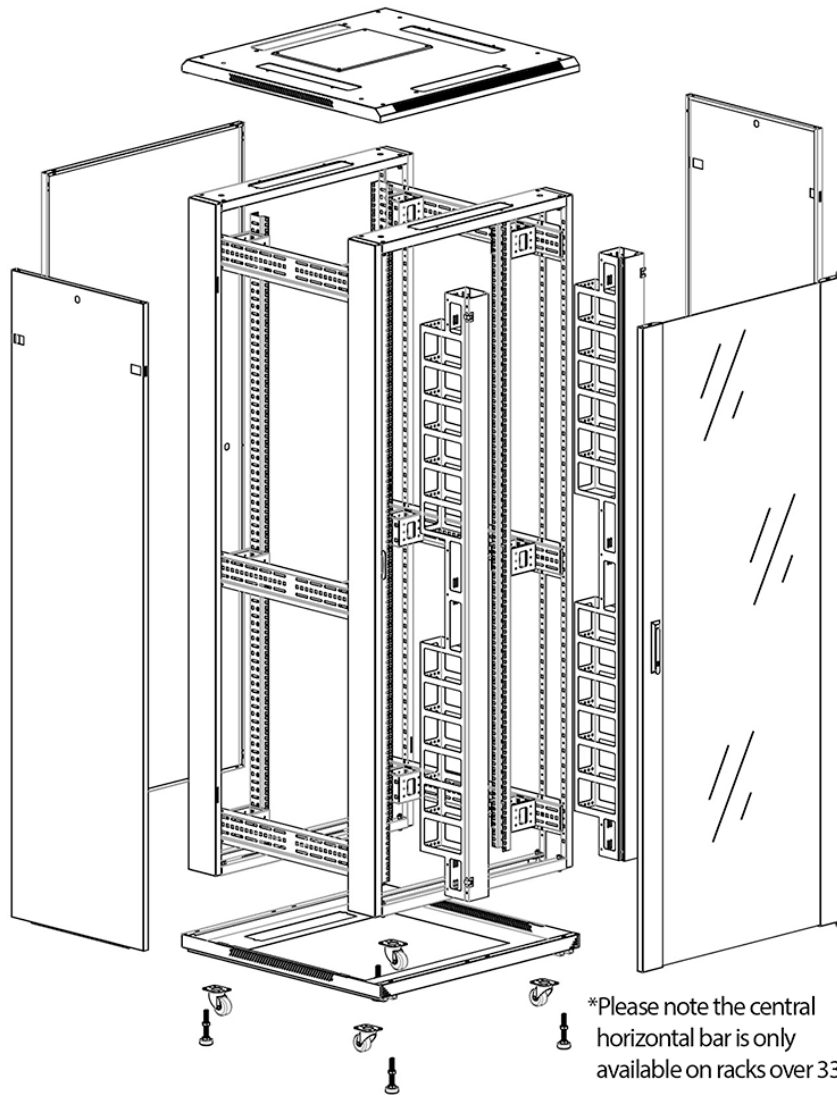

Environ CR800 47U Rack 800x600mm Glass (F) Steel (R)
B/Panels F/Mgmt Black

Part Code: 542-4786-GSBF-BK

sales@excel-networking.com
excel-networking.com

Product drawings