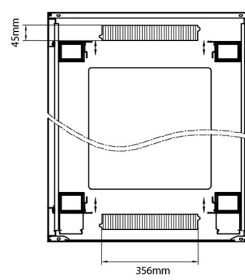

Standards

Standard	Detail
ANSI/EIA-310-E	Electronic Industries Association standard for horizontal spacing, vertical hole spacing, rack opening and front panel width
BS EN 60297-3-100:2009	Mechanical structures for electronic equipment. Dimensions of mechanical structures of the 482,6 mm (19 in) series. Basic dimensions of front panels, subracks, chassis, racks and cabinets

Product drawings

Environ CR800 47U Rack 800x600mm Glass (F) Steel (R) B/Panels F/Mgmt Black

Part Code: 542-4786-GSBF-BK

sales@excel-networking.com
excel-networking.com

Product drawings

Front

Side

Rear

Roof

Base

Base Cut Out Dimensions

580 mm Wide
by
276 mm Deep (600 mm deep rack)
476 mm Deep (800 mm deep rack)
676 mm Deep (1000 mm deep rack)

Environ CR800 47U Rack 800x600mm Glass (F) Steel (R) B/Panels F/Mgmt Black