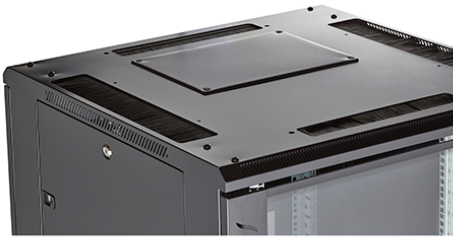

Environ CR800 47U Rack 800x600mm Glass (F) Steel (R)
B/Panels F/Mgmt Black

Part Code: 542-4786-GSBF-BK

sales@excel-networking.com
excel-networking.com

Product images

Four-way brush entry roof panel