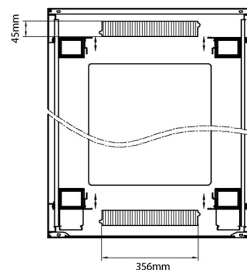

### Dessins de produits

Front

Side

Rear

Roof

Base

#### Base Cut Out Dimensions

580 mm Wide  
by  
276 mm Deep (600 mm deep rack)  
476 mm Deep (800 mm deep rack)  
676 mm Deep (1000 mm deep rack)