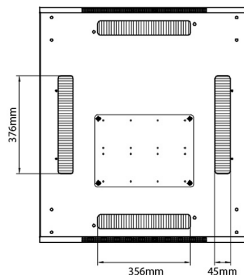

### Dessins de produits

Front

Side

Rear

Roof

Base

#### Base Cut Out Dimensions

580 mm Wide  
by  
276 mm Deep (600 mm deep rack)  
476 mm Deep (800 mm deep rack)  
676 mm Deep (1000 mm deep rack)