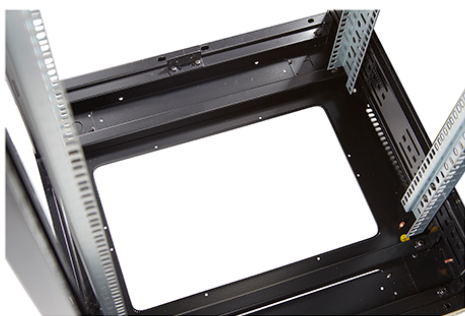

### Images du produit

Four-way brush entry roof panel

Quick-slam latch side panels

Swing handle glass front door

Steel rear door

Large base entry

High-density vertical cable management

Environ CR800 Baie 47U 800x600 mm Porte en Verre (A) Porte en Acier (F), Deux Panneaux, Avant/M...