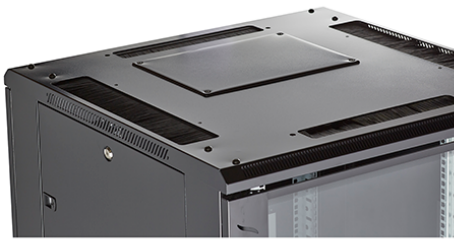

Environ CR800 47U Rack 800x600mm Glass (F) Steel (R)
B/Panels F/Mgmt Grey White

Part Code: 542-4786-GSBF-GW

sales@excel-networking.com
excel-networking.com

Product images

Four-way brush entry roof panel