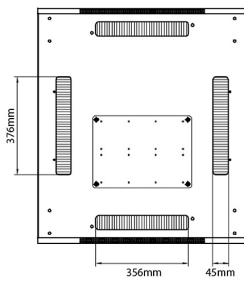

Product drawings

Front

Side

Rear

Roof

Base

Base Cut Out Dimensions

580 mm Wide
by
276 mm Deep (600 mm deep rack)
476 mm Deep (800 mm deep rack)
676 mm Deep (1000 mm deep rack)

Environ CR800 47U Rack 800x600mm Glass (F) Steel (R) B/Panels F/Mgmt Grey White

Part Code: 542-4786-GSBF-GW

sales@excel-networking.com
excel-networking.com

Part Code Table

Part Code	Description
542-1588-GSBF-BK	Environ CR600 15U Rack 800x800 mm Glass (F) Steel (R) B/Panels Fr/Mgmt Black
542-2088-GSBF-BK	Environ CR800 20U Rack 800x800 mm Glass (F) Steel (R) B/Panels Fr/Mgmt Black
542-24810-GSBF-BK	Environ CR800 24U Rack 800x1000 mm Glass (F) Steel (R) B/Panels Fr/Mgmt Black
542-2486-GSBF-BK	Environ CR800 24U Rack 800x600mm Glass (F) Steel (R) B/Panels F/Mgmt Black
542-2486-GSBF-BK-FP	Environ CR800 24U Rack 800x600mm Glass (F) Steel (R) B/Panels F/Mgmt Black Flat Pack
542-2486-GSBF-GW	Environ CR800 24U Rack 800x600mm Glass (F) Steel (R) B/Panels F/Mgmt Grey White
542-2486-GSBF-GW-FP	Environ CR800 24U Rack 800x600mm Glass (F) Steel (R) B/Panels F/Mgmt Grey White Flat Pack
542-2488-GSBF-BK	Environ CR800 24U Rack 800x800mm Glass (F) Steel (R) B/Panels F/Mgmt Black
542-2488-GSBF-BK-FP	Environ CR800 24U Rack 800x800mm Glass (F) Steel (R) B/Panels F/Mgmt Black Flat Pack
542-2488-GSBF-GW	Environ CR800 24U Rack 800x800mm Glass (F) Steel (R) B/Panels F/Mgmt Grey White
542-2488-GSBF-GW-FP	Environ CR800 24U Rack 800x800mm Glass (F) Steel (R) B/Panels F/Mgmt Grey White Flat Pack
542-29810-GSBF-BK	Environ CR800 29U Rack 800x1000mm Glass (F) Steel (R) B/Panels F/Mgmt Black
542-29810-GSBF-BK-FP	Environ CR800 29U Rack 800x1000mm Glass (F) Steel (R) B/Panels F/Mgmt Black Flat Pack
542-29810-GSBF-GW	Environ CR800 29U Rack 800x1000mm Glass (F) Steel (R) B/Panels F/Mgmt Grey White