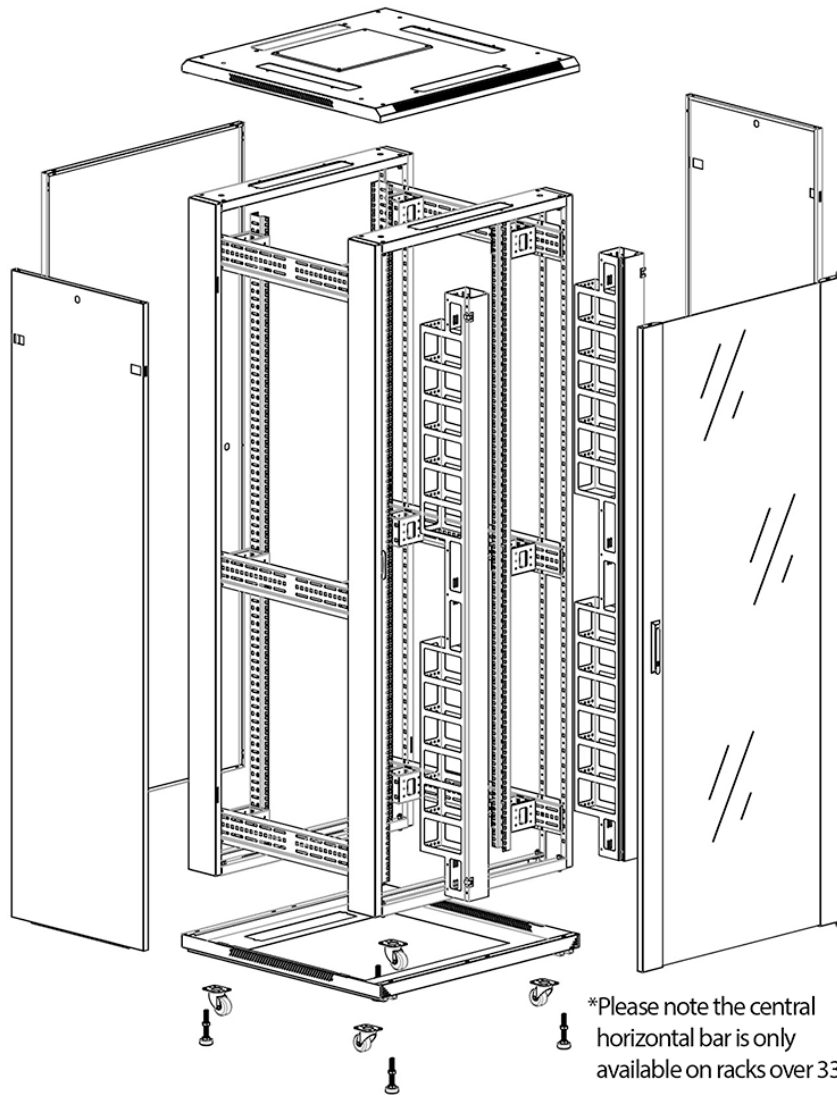

Environ CR800 47U Rack 800x600mm Glass (F) Steel (R)
B/Panels F/Mgmt Grey White

Part Code: 542-4786-GSBF-GW

sales@excel-networking.com
excel-networking.com

Product drawings