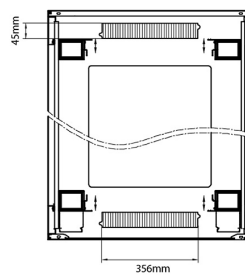

Product drawings

Front

Side

Rear

Roof

Base

Base Cut Out Dimensions

580 mm Wide
by
276 mm Deep (600 mm deep rack)
476 mm Deep (800 mm deep rack)
676 mm Deep (1000 mm deep rack)

Environ CR800 47U Rack 800x600mm Glass (F) Steel (R) B/Panels F/Mgmt Grey White

Part Code: 542-4786-GSBF-GW

sales@excel-networking.com
excel-networking.com

Part Code Table

Part Code	Description
542-1588-GSBF-BK	Environ CR600 15U Rack 800x800 mm Glass (F) Steel (R) B/Panels Fr/Mgmt Black
542-2088-GSBF-BK	Environ CR800 20U Rack 800x800 mm Glass (F) Steel (R) B/Panels Fr/Mgmt Black
542-24810-GSBF-BK	Environ CR800 24U Rack 800x1000 mm Glass (F) Steel (R) B/Panels Fr/Mgmt Black
542-2486-GSBF-BK	Environ CR800 24U Rack 800x600mm Glass (F) Steel (R) B/Panels F/Mgmt Black
542-2486-GSBF-BK-FP	Environ CR800 24U Rack 800x600mm Glass (F) Steel (R) B/Panels F/Mgmt Black Flat Pack
542-2486-GSBF-GW	Environ CR800 24U Rack 800x600mm Glass (F) Steel (R) B/Panels F/Mgmt Grey White
542-2486-GSBF-GW-FP	Environ CR800 24U Rack 800x600mm Glass (F) Steel (R) B/Panels F/Mgmt Grey White Flat Pack
542-2488-GSBF-BK	Environ CR800 24U Rack 800x800mm Glass (F) Steel (R) B/Panels F/Mgmt Black
542-2488-GSBF-BK-FP	Environ CR800 24U Rack 800x800mm Glass (F) Steel (R) B/Panels F/Mgmt Black Flat Pack
542-2488-GSBF-GW	Environ CR800 24U Rack 800x800mm Glass (F) Steel (R) B/Panels F/Mgmt Grey White
542-2488-GSBF-GW-FP	Environ CR800 24U Rack 800x800mm Glass (F) Steel (R) B/Panels F/Mgmt Grey White Flat Pack
542-29810-GSBF-BK	Environ CR800 29U Rack 800x1000mm Glass (F) Steel (R) B/Panels F/Mgmt Black
542-29810-GSBF-BK-FP	Environ CR800 29U Rack 800x1000mm Glass (F) Steel (R) B/Panels F/Mgmt Black Flat Pack
542-29810-GSBF-GW	Environ CR800 29U Rack 800x1000mm Glass (F) Steel (R) B/Panels F/Mgmt Grey White