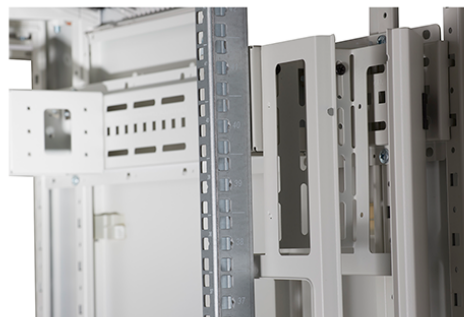

Steel rear door

High-density vertical cable management