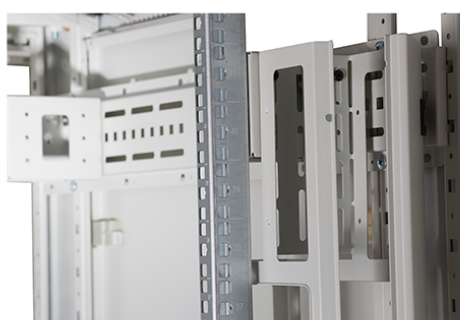

Steel rear door

High-density vertical cable management