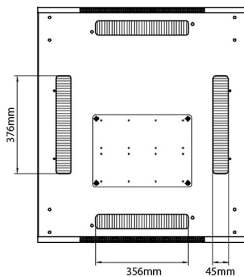

Environ CR800 47U Rack 800x600mm Glass (F)
Steel (R) B/Panels F/Mgmt Grey White Flat Pack

Item Code: 542-4786-GSBF-GW-FP

Product drawings

Roof

Base Cut Out Dimensions

- 580 mm Wide
- by
- 276 mm Deep (600 mm deep rack)
- 476 mm Deep (800 mm deep rack)
- 676 mm Deep (1000 mm deep rack)

Part Number Table

Part Number	Description
542-1588-GSBF-BK	Environ CR600 15U Rack 800x800 mm Glass (F) Steel (R) B/Panels Fr/Mgmt Black
542-2088-GSBF-BK	Environ CR800 20U Rack 800x800 mm Glass (F) Steel (R) B/Panels Fr/Mgmt Black