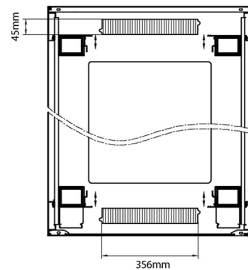

Standards

Standard	Detail
ANSI/EIA-310-E	Electronic Industries Association standard for horizontal spacing, vertical hole spacing, rack opening and front panel width
BS EN 60297-3-100:2009	Mechanical structures for electronic equipment. Dimensions of mechanical structures of the 482,6 mm (19 in) series. Basic dimensions of front panels, subracks, chassis, racks and cabinets
DIN 41494 Part 1 & 7	Panel Mounting Racks For Electronics Equipments; Racks And Panels, Dimensions; Dimensions of cabinets and suites of racks
RoHS-II/III (2011/65/EU & 2015/863): 2023	Our products, demonstrate full adherence to the regulatory stipulations of the EU Directive 2011/65/EU (RoHS-II) and its corresponding delegated directive 2015/863 (RoHS-III).
WFD: 2023	Compliant to Waste Framework Directive
SCIP: 2023	Compliant - Does Not Contain Substances of Concern In articles as such or in complex objects (Products)
POPs (EU) No 2019/1021	EU Regulation for the restriction of Persistent Organic Pollutants.

Product drawings

Environ CR800 47U Rack 800x600mm Glass (F)
Steel (R) B/Panels F/Mgmt Grey White Flat Pack

Item Code: 542-4786-GSBF-GW-FP

Product drawings

Front

Side

Rear

Roof

Base

Base Cut Out Dimensions

- 580 mm Wide
- by
- 276 mm Deep (600 mm deep rack)
- 476 mm Deep (800 mm deep rack)
- 676 mm Deep (1000 mm deep rack)

Part Number Table

Part Number	Description
542-1588-GSBF-BK	Environ CR600 15U Rack 800x800 mm Glass (F) Steel (R) B/Panels Fr/Mgmt Black
542-2088-GSBF-BK	Environ CR800 20U Rack 800x800 mm Glass (F) Steel (R) B/Panels Fr/Mgmt Black