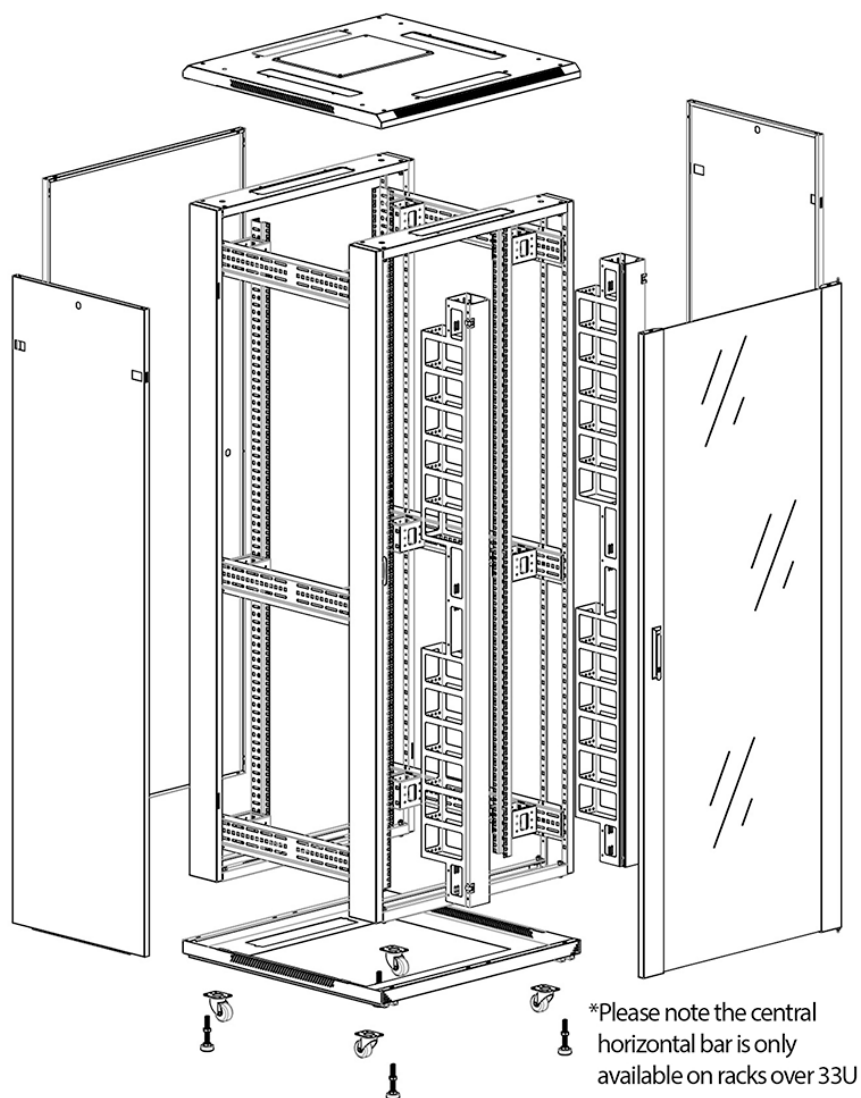

Environ CR800 47U Rack 800x600mm Glass (F)
Steel (R) B/Panels F/Mgmt Grey White Flat Pack

Item Code: 542-4786-GSBF-GW-FP

excel
without compromise.

Product drawings