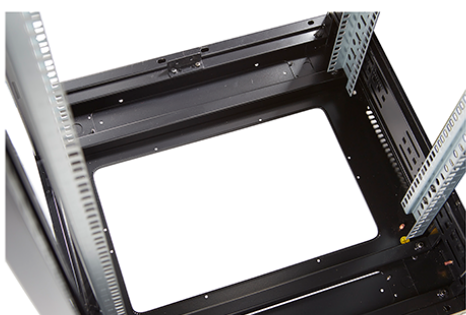

Large base entry