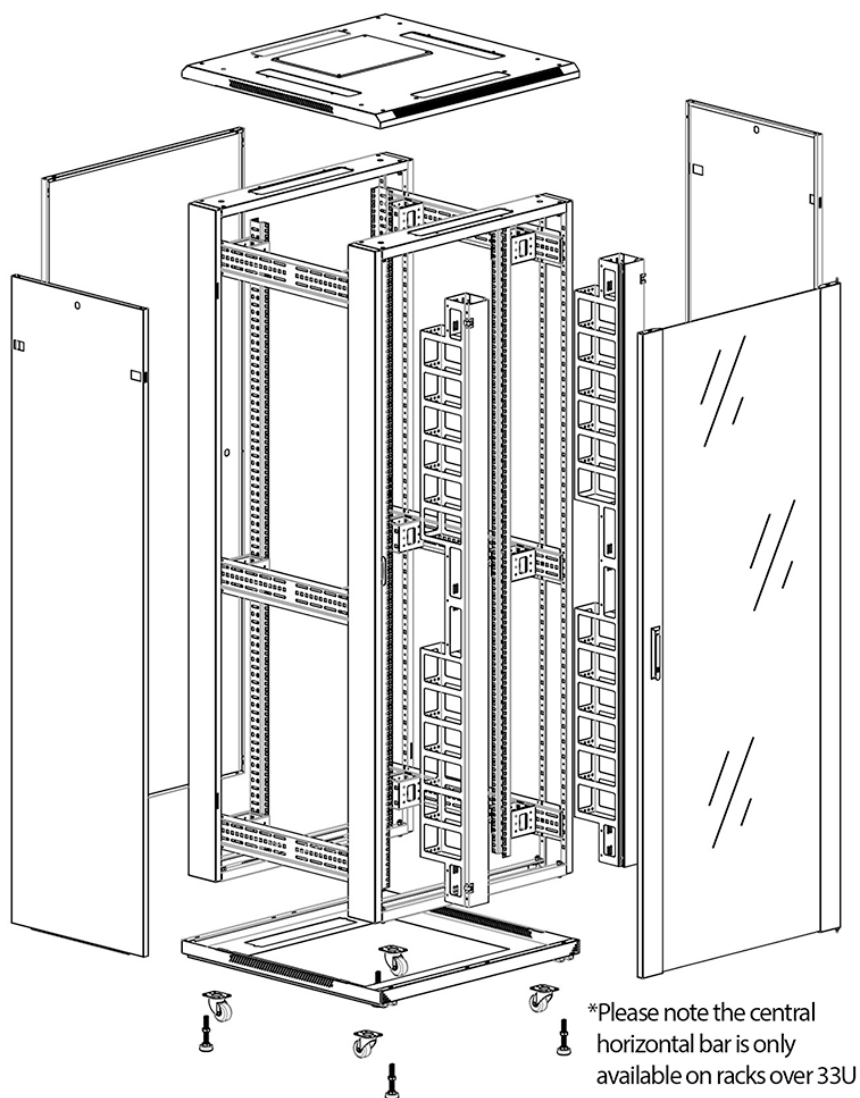

Environ CR800 Baie 47U 800x600mm Porte en verre (A) Porte en acier (F), Deux panneaux, Avant/Ma...

Référence du produit: 542-4786-GSBF-GW-FP

excel
without compromise.

Dessins de produits