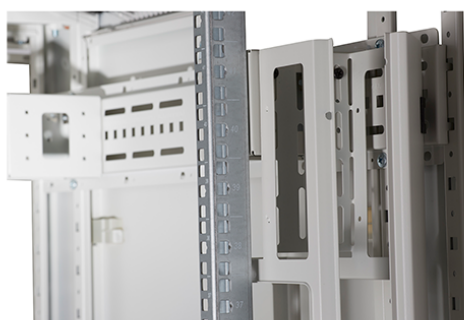

Quick-slam latch side panels

Swing handle glass front door

Steel rear door

Large base entry

High-density vertical cable management

Environ CR800 Baie 47U 800x600mm Porte en verre (A) Porte en acier (F), Deux panneaux, Avant/Ma...