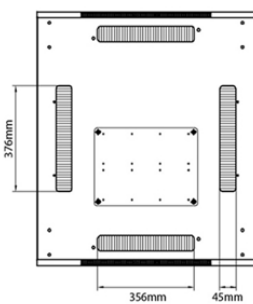

## Standards

| Standard                                  | Detail  |
|---|---|
| ANSI/EIA-310-E                            | Electronic Industries Association standard for horizontal spacing, vertical hole spacing, rack opening and front panel width  |
| BS EN 60297-3-100:2009                    | Mechanical structures for electronic equipment. Dimensions of mechanical structures of the 482,6 mm (19 in) series. Basic dimensions of front panels, subracks, chassis, racks and cabinets |
| DIN 41494 Part 1 & 7                      | Panel Mounting Racks For Electronics Equipments; Racks And Panels, Dimensions; Dimensions of cabinets and suites of racks   |
| RoHS-II/III (2011/65/EU & 2015/863): 2023 | Our products, demonstrate full adherence to the regulatory stipulations of the EU Directive 2011/65/EU (RoHS-II) and its corresponding delegated directive 2015/863 (RoHS-III).             |
| WFD: 2023                                 | Compliant to Waste Framework Directive  |
| SCIP: 2023                                | Compliant - Does Not Contain Substances of Concern In articles as such or in complex objects (Products)   |
| POPs (EU) No 2019/1021                    | EU Regulation for the restriction of Persistent Organic Pollutants.   |

### Product drawings

Front

Side

Rear

Roof

Base

#### Base Cut Out Dimensions

580 mm Wide  
by  
276 mm Deep (600 mm deep rack)  
476 mm Deep (800 mm deep rack)  
676 mm Deep (1000 mm deep rack)