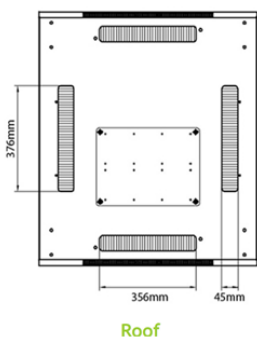

Part Code: 542-4786-WDBF-BK-FP

sales@excel-networking.com  
excel-networking.com

Product drawings

Base Cut Out Dimensions

- 580 mm Wide by
- 276 mm Deep (600 mm deep rack)
- 476mm Deep (800 mm deep rack)
- 676 mm Deep (1000 mm deep rack)