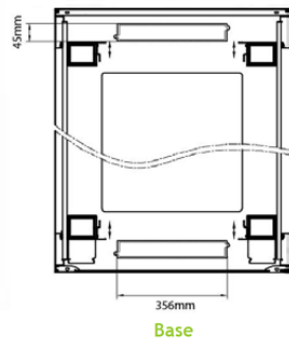

Part Code: 542-4786-WDBF-BK-FP

sales@excel-networking.com  
excel-networking.com

Product drawings

Base Cut Out Dimensions

- 580 mm Wide by
- 276 mm Deep (600 mm deep rack)
- 476mm Deep (800 mm deep rack)
- 676 mm Deep (1000 mm deep rack)