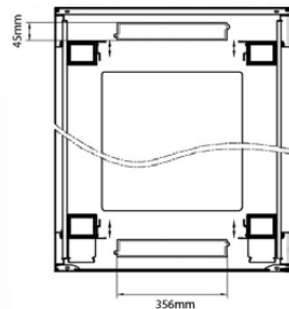

### Product drawings

Front

Side

Rear

Roof

Base

#### Base Cut Out Dimensions

580 mm Wide  
by  
276 mm Deep (600 mm deep rack)  
476 mm Deep (800 mm deep rack)  
676 mm Deep (1000 mm deep rack)