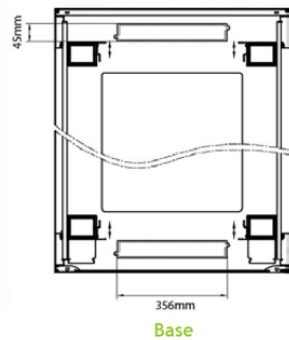

Standards

Standard	Detail
ANSI/EIA-310-E	Electronic Industries Association standard for horizontal spacing, vertical hole spacing, rack opening and front panel width
BS EN 60297-3-100:2009	Mechanical structures for electronic equipment. Dimensions of mechanical structures of the 482,6 mm (19 in) series. Basic dimensions of front panels, subracks, chassis, racks and cabinets

Part Code: 542-4786-WDBF-BK-FP

sales@excel-networking.com
excel-networking.com

Product drawings

Roof

Base

Base Cut Out Dimensions

- 580 mm Wide by
- 276 mm Deep (600 mm deep rack)
- 476mm Deep (800 mm deep rack)
- 676 mm Deep (1000 mm deep rack)