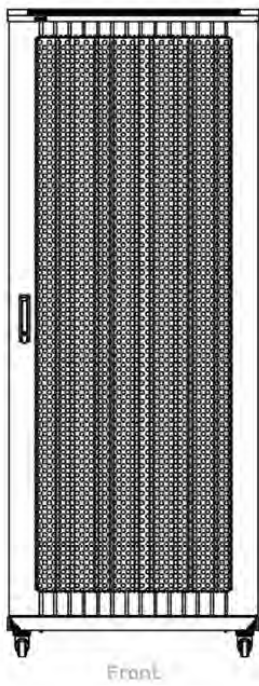

Environ ER800 47U Rack 800x600mm W/Vented (F)  
D/Vented (R) B/Panels F/Mgmt Black Flat Pack

Part Code: 542-4786-WDBF-BK-FP

sales@excel-networking.com  
excel-networking.com

Product images

Four-way brush entry roof panel

Quick-slam latch side panels

Swing handle wave vented front door

Wardrobe vented rear doors

Large base entry

High-density vertical cable management

Environ ER800 47U Rack 800x600mm W/Vented (F)  
D/Vented (R) B/Panels F/Mgmt Black Flat Pack

Part Code: 542-4786-WDBF-BK-FP

sales@excel-networking.com  
excel-networking.com

Product drawings

Base Cut Out Dimensions

- 580 mm Wide by
- 276 mm Deep (600 mm deep rack)
- 476mm Deep (800 mm deep rack)
- 676 mm Deep (1000 mm deep rack)