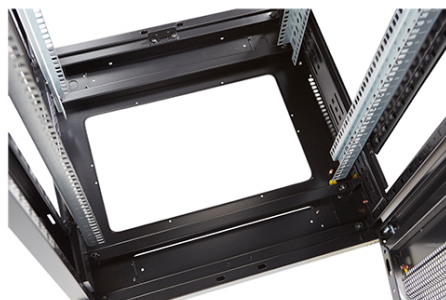

### Product images

Four-way brush entry roof panel

Quick-slam latch side panels

Swing handle wave vented front door

Wardrobe vented rear doors

Large base entry

High-density vertical cable management

Environ ER800 47U Rack 800x600mm W/Vented (F)  
D/Vented (R) B/Panels F/Mgmt Black Flat Pack