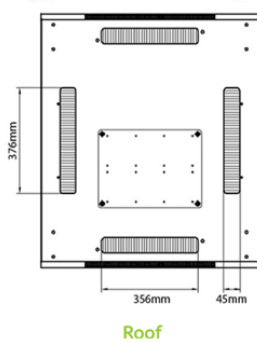

Standards

Standard	Detail
ANSI/EIA-310-E	Electronic Industries Association standard for horizontal spacing, vertical hole spacing, rack opening and front panel width
BS EN 60297-3-100:2009	Mechanical structures for electronic equipment. Dimensions of mechanical structures of the 482,6 mm (19 in) series. Basic dimensions of front panels, subracks, chassis, racks and cabinets

Part Code: 542-4786-WDBF-BK-FP

sales@excel-networking.com
excel-networking.com

Product drawings

Roof

Base

Base Cut Out Dimensions

- 580 mm Wide by
- 276 mm Deep (600 mm deep rack)
- 476mm Deep (800 mm deep rack)
- 676 mm Deep (1000 mm deep rack)