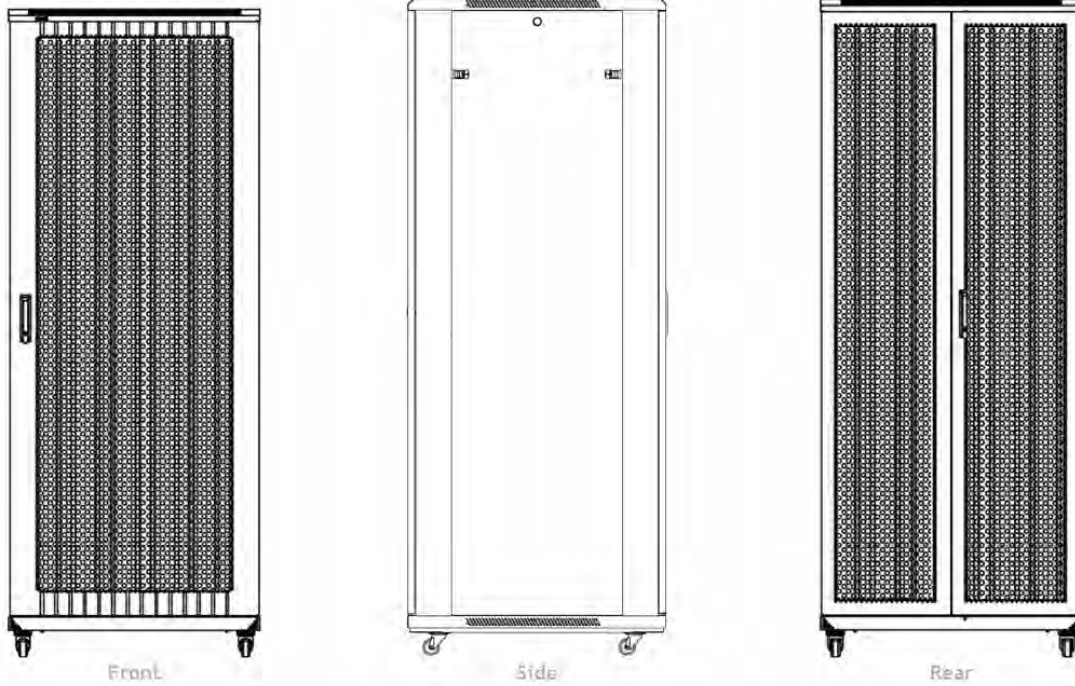

Quick-slam latch side panels

Swing handle wave vented front door

Wardrobe vented rear doors

Large base entry

High-density vertical cable management

Environ ER800 47U Rack 800x600mm W/Vented (F) D/Vented (R) B/Panels F/Mgmt Black Flat Pack

Part Code: 542-4786-WDBF-BK-FP

sales@excel-networking.com
excel-networking.com

Product drawings

Roof

Base

Base Cut Out Dimensions

- 580 mm Wide by
- 276 mm Deep (600 mm deep rack)
- 476mm Deep (800 mm deep rack)
- 676 mm Deep (1000 mm deep rack)