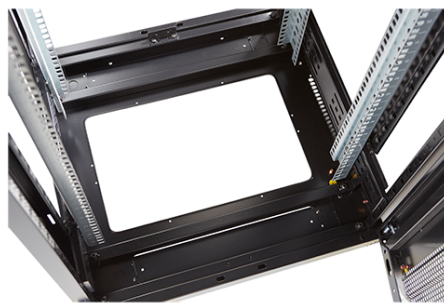

Référence du produit: 542-4786-WDBF-BK

Images du produit

Four-way brush entry roof panel

Quick-slam latch side panels

Swing handle wave vented front door

Wardrobe vented rear doors

Large base entry

High-density vertical cable management