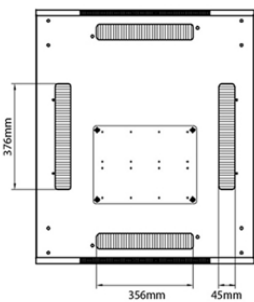

Additional specifications

Specifications	Values
Material	SPCC Cold Rolled Steel
19" Rails	2.0 mm thick
Side Panels	1.0 mm thick
Other	1.2 mm thick
Front door	Handle cam lock
Rear door	Handle cam lock
Side panels lock	Single point barrel lock
Jacking feet additional height	50-80 mm
Castors additional height	70 mm

Environ ER800 47U Rack 800x600mm W/Vented (F) D/Vented (R) B/Panels F/Mgmt Grey White

Item Code: 542-4786-WDBF-GW

Standards

Standard	Detail
ANSI/EIA-310-E	Electronic Industries Association standard for horizontal spacing, vertical hole spacing, rack opening and front panel width
BS EN 60297-3-100:2009	Mechanical structures for electronic equipment. Dimensions of mechanical structures of the 482,6 mm (19 in) series. Basic dimensions of front panels, subracks, chassis, racks and cabinets
DIN 41494 Part 1 & 7	Panel Mounting Racks For Electronics Equipments; Racks And Panels, Dimensions; Dimensions of cabinets and suites of racks
RoHS-II/III (2011/65/EU & 2015/863): 2023	Our products, demonstrate full adherence to the regulatory stipulations of the EU Directive 2011/65/EU (RoHS-II) and its corresponding delegated directive 2015/863 (RoHS-III).
WFD: 2023	Compliant to Waste Framework Directive
SCIP: 2023	Compliant - Does Not Contain Substances of Concern In articles as such or in complex objects (Products)
POPs (EU) No 2019/1021	EU Regulation for the restriction of Persistent Organic Pollutants.

Item Code: 542-4786-WDBF-GW

Product drawings

Front

Side

Rear

Roof

Base

Base Cut Out Dimensions

580 mm Wide
by
276 mm Deep (600 mm deep rack)
476 mm Deep (800 mm deep rack)
676 mm Deep (1000 mm deep rack)

Environ ER800 47U Rack 800x600mm W/Vented (F) D/Vented (R) B/Panels F/Mgmt Grey White

Item Code: 542-4786-WDBF-GW