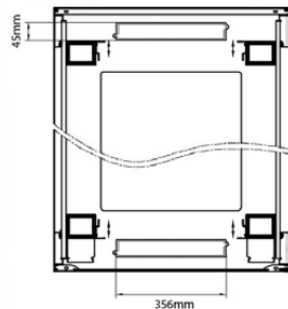

Environ ER800 47U Rack 800x600mm W/Vented (F) D/Vented (R) B/Panels F/Mgmt Grey White

Item Code: 542-4786-WDBF-GW

Standards

Standard	Detail
ANSI/EIA-310-E	Electronic Industries Association standard for horizontal spacing, vertical hole spacing, rack opening and front panel width
BS EN 60297-3-100:2009	Mechanical structures for electronic equipment. Dimensions of mechanical structures of the 482,6 mm (19 in) series. Basic dimensions of front panels, subracks, chassis, racks and cabinets
DIN 41494 Part 1 & 7	Panel Mounting Racks For Electronics Equipments; Racks And Panels, Dimensions; Dimensions of cabinets and suites of racks
RoHS-II/III (2011/65/EU & 2015/863): 2023	Our products, demonstrate full adherence to the regulatory stipulations of the EU Directive 2011/65/EU (RoHS-II) and its corresponding delegated directive 2015/863 (RoHS-III).
WFD: 2023	Compliant to Waste Framework Directive
SCIP: 2023	Compliant - Does Not Contain Substances of Concern In articles as such or in complex objects (Products)
POPs (EU) No 2019/1021	EU Regulation for the restriction of Persistent Organic Pollutants.

Item Code: 542-4786-WDBF-GW

Product drawings

Front

Side

Rear

Roof

Base

Base Cut Out Dimensions

580 mm Wide
by
276 mm Deep (600 mm deep rack)
476 mm Deep (800 mm deep rack)
676 mm Deep (1000 mm deep rack)

Environ ER800 47U Rack 800x600mm W/Vented (F) D/Vented (R) B/Panels F/Mgmt Grey White

Item Code: 542-4786-WDBF-GW