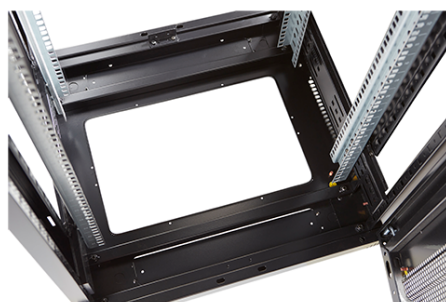

### Images du produit

Four-way brush entry roof panel

Quick-slam latch side panels

Swing handle wave vented front door

Wardrobe vented rear doors

Large base entry

High-density vertical cable management

Référence du produit: 542-4786-WDBF-GW