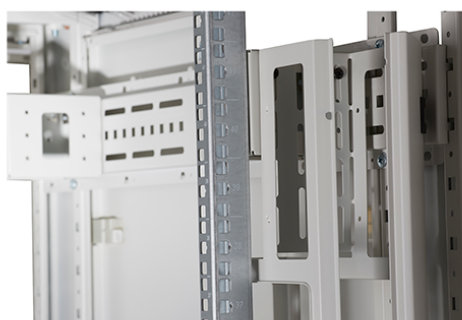

### Product images

Four-way brush entry roof panel

Quick-slam latch side panels

Swing handle glass front door

Steel rear door

Large base entry

High-density vertical cable management

Environ CR800 47U Rack 800x800mm Glass (F)  
Steel (R) B/Panels F/Mgmt Black