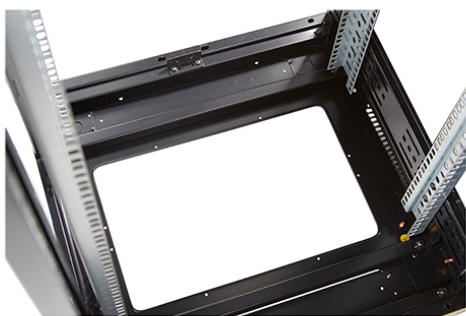

### Product images

Four-way brush entry roof panel

Quick-slam latch side panels

Swing handle glass front door

Steel rear door

Large base entry

High-density vertical cable management

Environ CR800 47U Rack 800x800mm Glass (F)  
Steel (R) B/Panels F/Mgmt Black