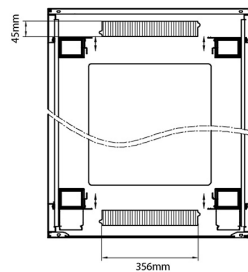

## Standards

Standard	Detail
ANSI/EIA-310-E	Electronic Industries Association standard for horizontal spacing, vertical hole spacing, rack opening and front panel width
BS EN 60297-3-100:2009	Mechanical structures for electronic equipment. Dimensions of mechanical structures of the 482,6 mm (19 in) series. Basic dimensions of front panels, subracks, chassis, racks and cabinets
DIN 41494 Part 1 & 7	Panel Mounting Racks For Electronics Equipments; Racks And Panels, Dimensions; Dimensions of cabinets and suites of racks
RoHS-II/III (2011/65/EU & 2015/863): 2023	Our products, demonstrate full adherence to the regulatory stipulations of the EU Directive 2011/65/EU (RoHS-II) and its corresponding delegated directive 2015/863 (RoHS-III).
WFD: 2023	Compliant to Waste Framework Directive
SCIP: 2023	Compliant - Does Not Contain Substances of Concern In articles as such or in complex objects (Products)
POPs (EU) No 2019/1021	EU Regulation for the restriction of Persistent Organic Pollutants.

Base

Base Cut Out Dimensions

580 mm Wide  
by  
276 mm Deep (600 mm deep rack)  
476 mm Deep (800 mm deep rack)  
676 mm Deep (1000 mm deep rack)

Part Number Table

Part Number	Description
542-1588-GSBF-BK	Environ CR600 15U Rack 800x800 mm Glass (F) Steel (R) B/Panels Fr/Mgmt Black
542-2088-GSBF-BK	Environ CR800 20U Rack 800x800 mm Glass (F) Steel (R) B/Panels Fr/Mgmt Black