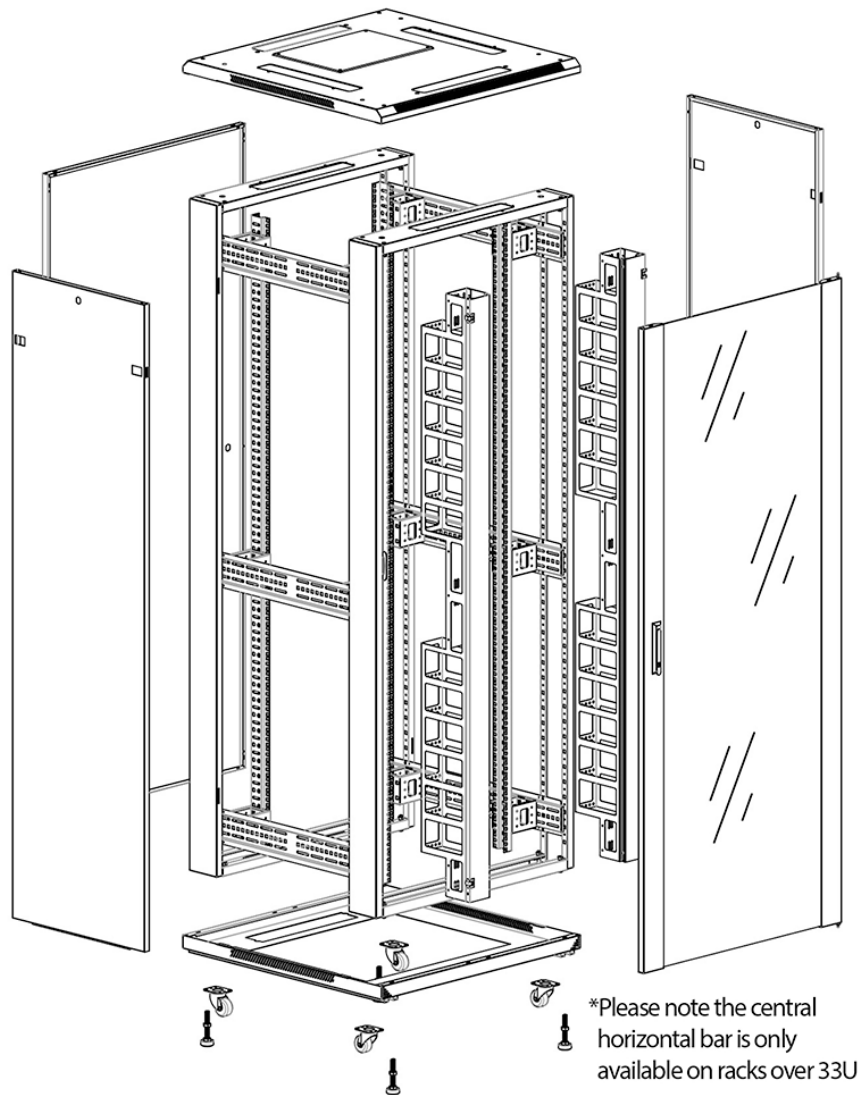

Environ CR800 47U Rack 800x800mm Glass (F)
Steel (R) B/Panels F/Mgmt Black

Item Code: 542-4788-GSBF-BK

excel
without compromise.

Product drawings