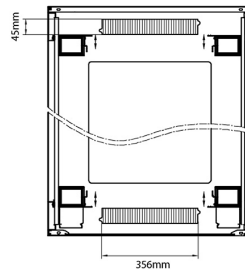

### Dessins de produits

Front

Side

Rear

Roof

Base

#### Base Cut Out Dimensions

580 mm Wide  
by  
276 mm Deep (600 mm deep rack)  
476 mm Deep (800 mm deep rack)  
676 mm Deep (1000 mm deep rack)