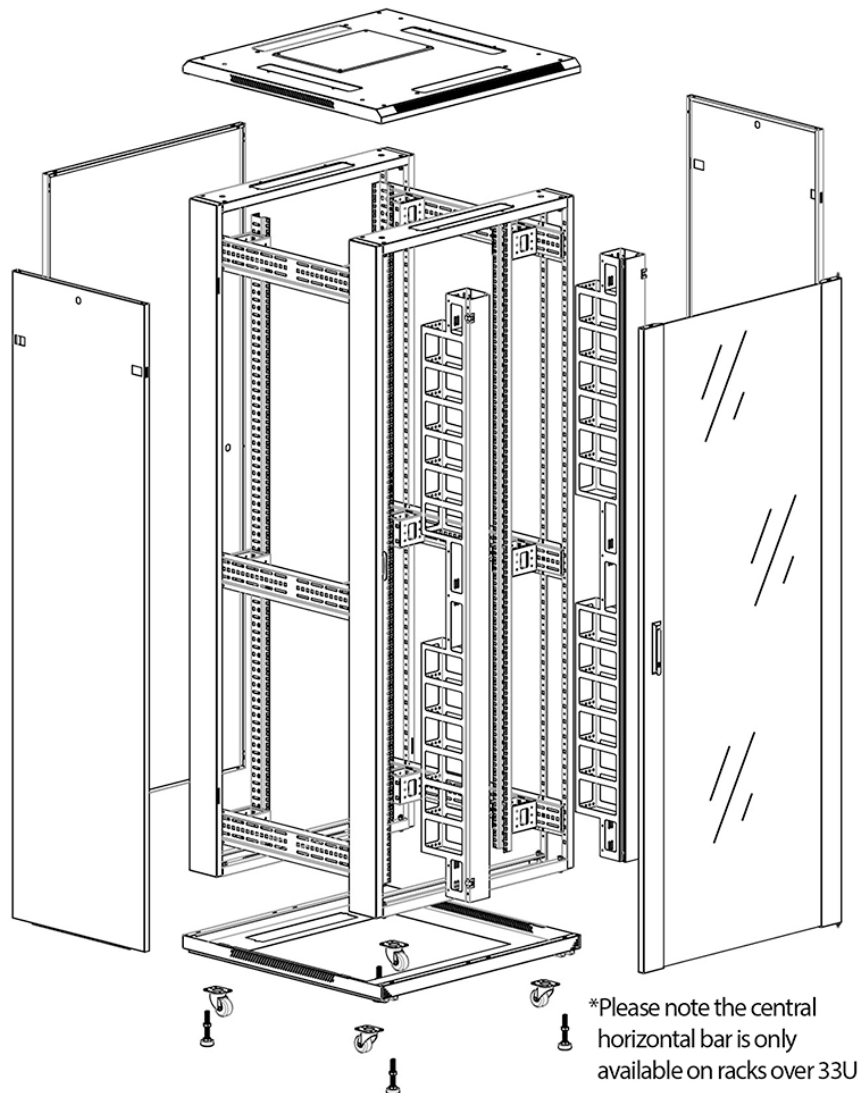

Environ CR800 Baie 47U 800x800 mm Porte en Verre (A) Porte en Acier (F), Deux Panneaux, Avant/M...

Référence du produit: 542-4788-GSBF-BK

excel
without compromise.

Dessins de produits