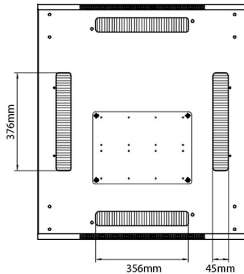

### Dessins de produits

Front

Side

Rear

Roof

Base

#### Base Cut Out Dimensions

580 mm Wide  
by  
276 mm Deep (600 mm deep rack)  
476 mm Deep (800 mm deep rack)  
676 mm Deep (1000 mm deep rack)