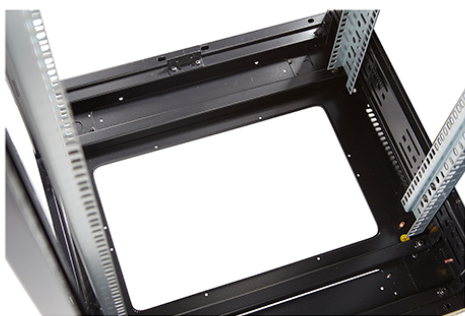

### Images du produit

Four-way brush entry roof panel

Quick-slam latch side panels

Swing handle glass front door

Steel rear door

Large base entry

High-density vertical cable management

Environ CR800 Baie 47U 800x800 mm Porte en Verre (A) Porte en Acier (F), Deux Panneaux, Avant/M...