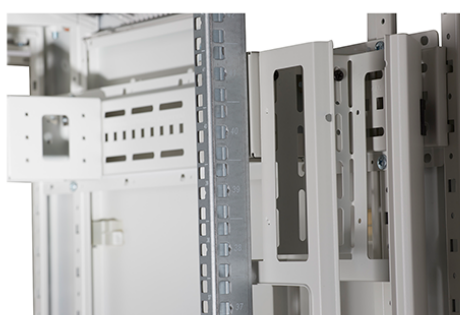

### Product images

Four-way brush entry roof panel

Quick-slam latch side panels

Swing handle glass front door

Steel rear door

Large base entry

High-density vertical cable management

Environ CR800 47U Rack 800x800mm Glass (F)  
Steel (R) B/Panels F/Mgmt Grey White