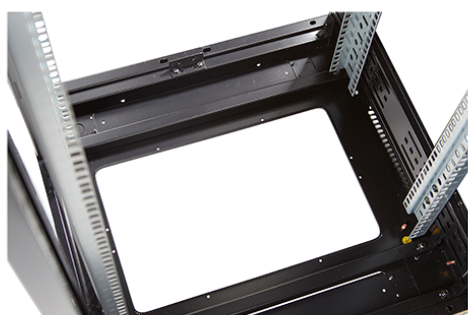

### Product images

Four-way brush entry roof panel

Quick-slam latch side panels

Swing handle glass front door

Steel rear door

Large base entry

High-density vertical cable management

Environ CR800 47U Rack 800x800mm Glass (F)  
Steel (R) B/Panels F/Mgmt Grey White