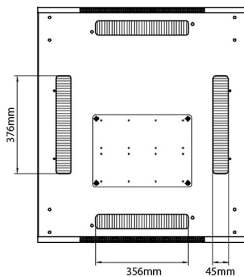

Environ CR800 47U Rack 800x800mm Glass (F)
Steel (R) B/Panels F/Mgmt Grey White

Item Code: 542-4788-GSBF-GW

Product drawings

Roof

Base Cut Out Dimensions

580 mm Wide
by
276 mm Deep (600 mm deep rack)
476 mm Deep (800 mm deep rack)
676 mm Deep (1000 mm deep rack)

Part Number Table

Part Number	Description
542-1588-GSBF-BK	Environ CR600 15U Rack 800x800 mm Glass (F) Steel (R) B/Panels Fr/Mgmt Black
542-2088-GSBF-BK	Environ CR800 20U Rack 800x800 mm Glass (F) Steel (R) B/Panels Fr/Mgmt Black