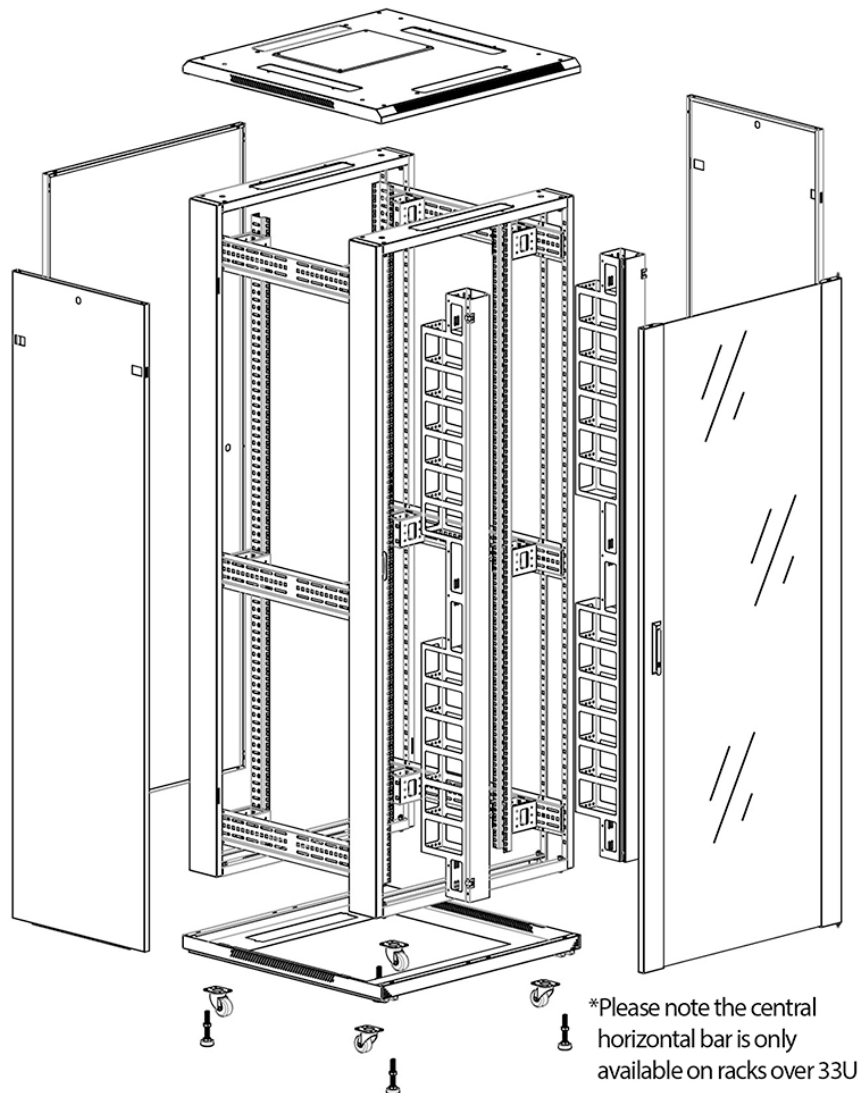

Environ CR800 47U Rack 800x800mm Glass (F)
Steel (R) B/Panels F/Mgmt Grey White

Item Code: 542-4788-GSBF-GW

excel
without compromise.

Product drawings