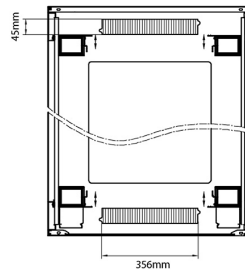

## Standards

Standard	Detail
ANSI/EIA-310-E	Electronic Industries Association standard for horizontal spacing, vertical hole spacing, rack opening and front panel width
BS EN 60297-3-100:2009	Mechanical structures for electronic equipment. Dimensions of mechanical structures of the 482,6 mm (19 in) series. Basic dimensions of front panels, subracks, chassis, racks and cabinets
DIN 41494 Part 1 & 7	Panel Mounting Racks For Electronics Equipments; Racks And Panels, Dimensions; Dimensions of cabinets and suites of racks
RoHS-II/III (2011/65/EU & 2015/863): 2023	Our products, demonstrate full adherence to the regulatory stipulations of the EU Directive 2011/65/EU (RoHS-II) and its corresponding delegated directive 2015/863 (RoHS-III).
WFD: 2023	Compliant to Waste Framework Directive
SCIP: 2023	Compliant - Does Not Contain Substances of Concern In articles as such or in complex objects (Products)
POPs (EU) No 2019/1021	EU Regulation for the restriction of Persistent Organic Pollutants.

Base

Base Cut Out Dimensions

580 mm Wide  
by  
276 mm Deep (600 mm deep rack)  
476 mm Deep (800 mm deep rack)  
676 mm Deep (1000 mm deep rack)

Part Number Table

Part Number	Description
542-1588-GSBF-BK	Environ CR600 15U Rack 800x800 mm Glass (F) Steel (R) B/Panels Fr/Mgmt Black
542-2088-GSBF-BK	Environ CR800 20U Rack 800x800 mm Glass (F) Steel (R) B/Panels Fr/Mgmt Black