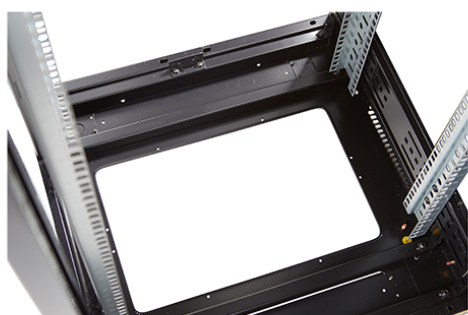

Large base entry