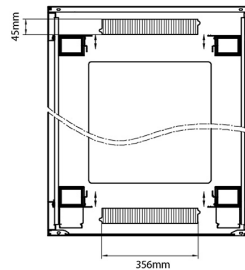

Standards

Standard	Detail
ANSI/EIA-310-E	Electronic Industries Association standard for horizontal spacing, vertical hole spacing, rack opening and front panel width
BS EN 60297-3-100:2009	Mechanical structures for electronic equipment. Dimensions of mechanical structures of the 482,6 mm (19 in) series. Basic dimensions of front panels, subracks, chassis, racks and cabinets
DIN 41494 Part 1 & 7	Panel Mounting Racks For Electronics Equipments; Racks And Panels, Dimensions; Dimensions of cabinets and suites of racks
RoHS-II/III (2011/65/EU & 2015/863): 2023	Our products, demonstrate full adherence to the regulatory stipulations of the EU Directive 2011/65/EU (RoHS-II) and its corresponding delegated directive 2015/863 (RoHS-III).
WFD: 2023	Compliant to Waste Framework Directive
SCIP: 2023	Compliant - Does Not Contain Substances of Concern In articles as such or in complex objects (Products)
POPs (EU) No 2019/1021	EU Regulation for the restriction of Persistent Organic Pollutants.

excel
without compromise.

Product drawings

Environ CR800 47U Rack 800x800mm Glass (F)
Steel (R) B/Panels F/Mgmt Grey White Flat Pack

Item Code: 542-4788-GSBF-GW-FP

Product drawings

Front

Side

Rear

Roof

Base

Base Cut Out Dimensions

- 580 mm Wide
- by
- 276 mm Deep (600 mm deep rack)
- 476 mm Deep (800 mm deep rack)
- 676 mm Deep (1000 mm deep rack)

Part Number Table

Part Number	Description
542-1588-GSBF-BK	Environ CR600 15U Rack 800x800 mm Glass (F) Steel (R) B/Panels Fr/Mgmt Black
542-2088-GSBF-BK	Environ CR800 20U Rack 800x800 mm Glass (F) Steel (R) B/Panels Fr/Mgmt Black