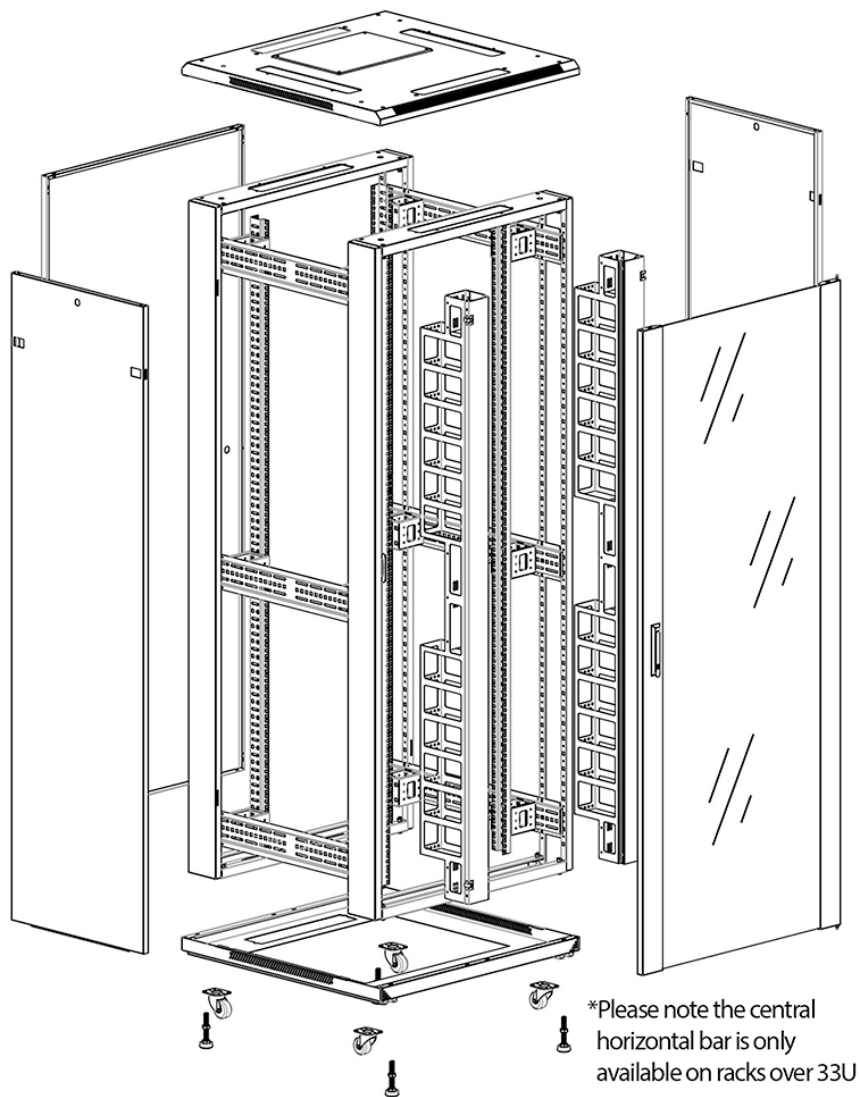

Environ CR800 47U Rack 800x800mm Glass (F)
Steel (R) B/Panels F/Mgmt Grey White Flat Pack

Item Code: 542-4788-GSBF-GW-FP

excel
without compromise.

Product drawings