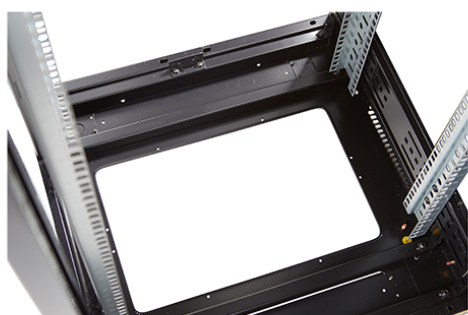

### Product images

Four-way brush entry roof panel

Quick-slam latch side panels

Swing handle glass front door

Steel rear door

Large base entry

High-density vertical cable management

Environ CR800 47U Rack 800x800mm Glass (F)  
Steel (R) B/Panels F/Mgmt Grey White Flat Pack