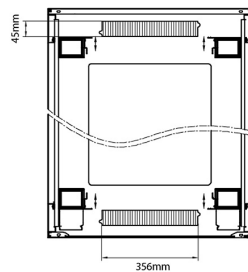

Standards

Standard	Detail
ANSI/EIA-310-E	Electronic Industries Association standard for horizontal spacing, vertical hole spacing, rack opening and front panel width
BS EN 60297-3-100:2009	Mechanical structures for electronic equipment. Dimensions of mechanical structures of the 482,6 mm (19 in) series. Basic dimensions of front panels, subracks, chassis, racks and cabinets
DIN 41494 Part 1 & 7	Panel Mounting Racks For Electronics Equipments; Racks And Panels, Dimensions; Dimensions of cabinets and suites of racks
RoHS-II/III (2011/65/EU & 2015/863): 2023	Our products, demonstrate full adherence to the regulatory stipulations of the EU Directive 2011/65/EU (RoHS-II) and its corresponding delegated directive 2015/863 (RoHS-III).
WFD: 2023	Compliant to Waste Framework Directive
SCIP: 2023	Compliant - Does Not Contain Substances of Concern In articles as such or in complex objects (Products)
POPs (EU) No 2019/1021	EU Regulation for the restriction of Persistent Organic Pollutants.

excel
without compromise.

Product drawings

Environ CR800 47U Rack 800x800mm Glass (F)
Steel (R) B/Panels F/Mgmt Grey White Flat Pack

Item Code: 542-4788-GSBF-GW-FP

Product drawings

Front

Side

Rear

Roof

Base

Base Cut Out Dimensions

580 mm Wide
by
276 mm Deep (600 mm deep rack)
476 mm Deep (800 mm deep rack)
676 mm Deep (1000 mm deep rack)

Part Number Table

Part Number	Description
542-1588-GSBF-BK	Environ CR600 15U Rack 800x800 mm Glass (F) Steel (R) B/Panels Fr/Mgmt Black
542-2088-GSBF-BK	Environ CR800 20U Rack 800x800 mm Glass (F) Steel (R) B/Panels Fr/Mgmt Black