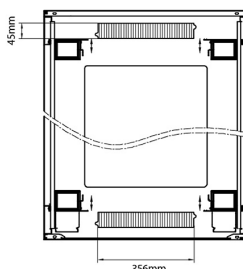

## Standards

Standard	Detail
ANSI/EIA-310-E	Electronic Industries Association standard for horizontal spacing, vertical hole spacing, rack opening and front panel width
BS EN 60297-3-100:2009	Mechanical structures for electronic equipment. Dimensions of mechanical structures of the 482,6 mm (19 in) series. Basic dimensions of front panels, subracks, chassis, racks and cabinets
DIN 41494 Part 1 & 7	Panel Mounting Racks For Electronics Equipments; Racks And Panels, Dimensions; Dimensions of cabinets and suites of racks
RoHS-II/III (2011/65/EU & 2015/863): 2023	Our products, demonstrate full adherence to the regulatory stipulations of the EU Directive 2011/65/EU (RoHS-II) and its corresponding delegated directive 2015/863 (RoHS-III).
WFD: 2023	Compliant to Waste Framework Directive
SCIP: 2023	Compliant - Does Not Contain Substances of Concern In articles as such or in complex objects (Products)
POPs (EU) No 2019/1021	EU Regulation for the restriction of Persistent Organic Pollutants.

### Product drawings

Environ CR800 47U Rack 800x800mm Glass (F)  
Steel (R) B/Panels F/Mgmt Grey White Flat Pack

Item Code: 542-4788-GSBF-GW-FP

Product drawings

Front

Side

Rear

Roof

Base

Base Cut Out Dimensions

580 mm Wide  
by  
276 mm Deep (600 mm deep rack)  
476 mm Deep (800 mm deep rack)  
676 mm Deep (1000 mm deep rack)

Part Number Table

Part Number	Description
542-1588-GSBF-BK	Environ CR600 15U Rack 800x800 mm Glass (F) Steel (R) B/Panels Fr/Mgmt Black
542-2088-GSBF-BK	Environ CR800 20U Rack 800x800 mm Glass (F) Steel (R) B/Panels Fr/Mgmt Black