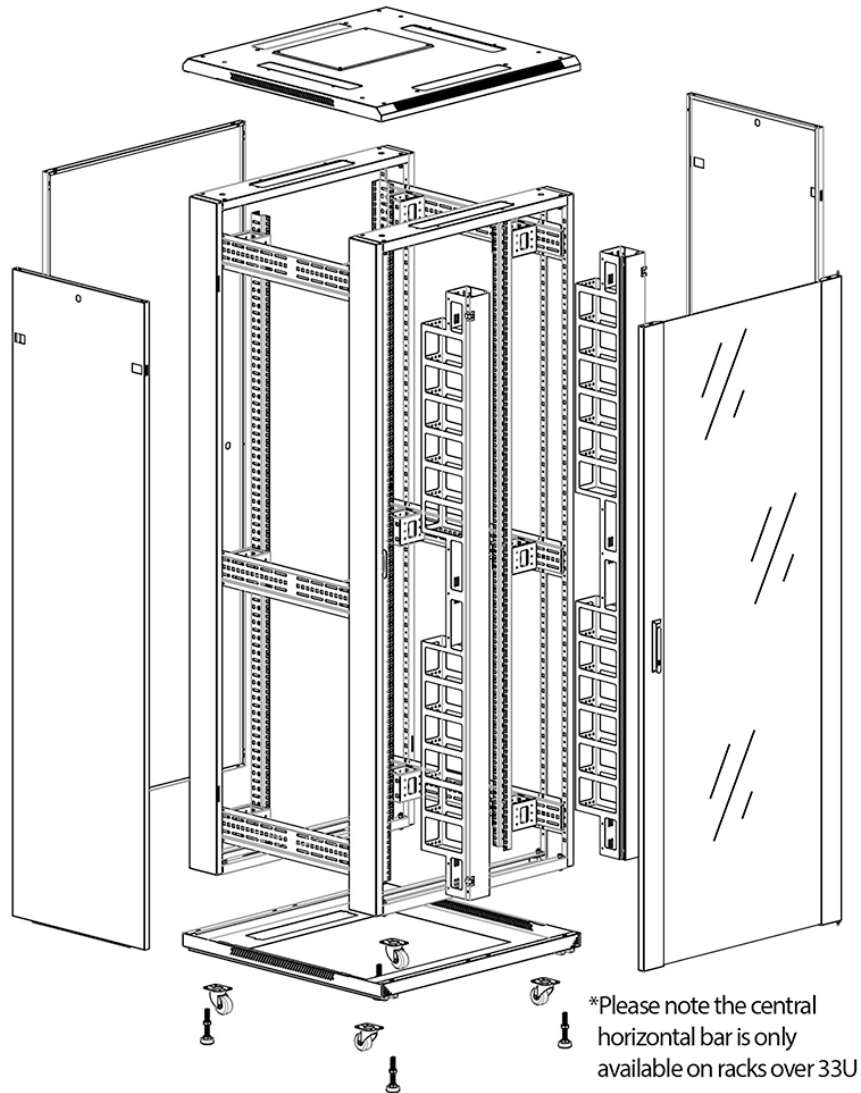

Environ CR800 Baie 47U 800x800mm Porte en verre (A) Porte en acier (F), Deux panneaux, Avant/Ma...

Référence du produit: 542-4788-GSBF-GW-FP

excel
without compromise.

Dessins de produits