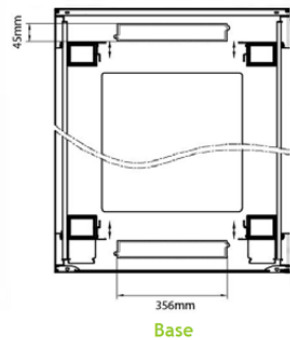

## Standards

| Standard               | Detail                                                                                                                                                                                      |
|------------------------|---------------------------------------------------------------------------------------------------------------------------------------------------------------------------------------------|
| ANSI/EIA-310-E         | Electronic Industries Association standard for horizontal spacing, vertical hole spacing, rack opening and front panel width                                                                |
| BS EN 60297-3-100:2009 | Mechanical structures for electronic equipment. Dimensions of mechanical structures of the 482,6 mm (19 in) series. Basic dimensions of front panels, subracks, chassis, racks and cabinets |

Part Code: 542-4788-WDBF-BK

sales@excel-networking.com  
excel-networking.com

Product drawings

Roof

Base

Base Cut Out Dimensions

- 580 mm Wide by
- 276 mm Deep (600 mm deep rack)
- 476mm Deep (800 mm deep rack)
- 676 mm Deep (1000 mm deep rack)