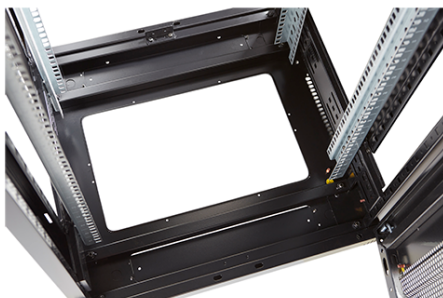

Large base entry