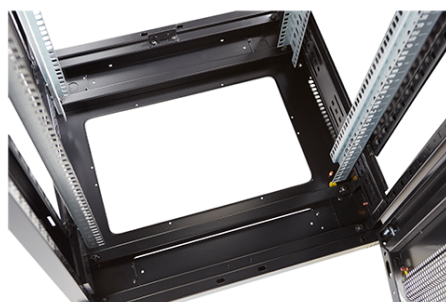

### Product images

Four-way brush entry roof panel

Quick-slam latch side panels

Swing handle wave vented front door

Wardrobe vented rear doors

Large base entry

High-density vertical cable management

Environ ER800 47U Rack 800x800mm W/Vented (F)  
D/Vented (R) B/Panels F/Mgmt Black Flat Pack