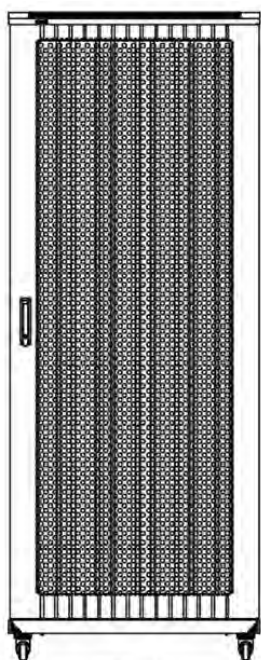

Environ ER800 Baie 47U 800x800mm Porte ondulé
et ventilé (A) Double porte ventilée (F), Deux...

excel
without compromise.

Référence du produit: 542-4788-WDBF-BK-FP

Dessins de produits

Front