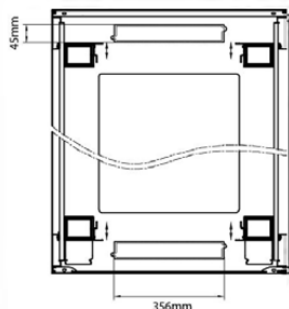

### Dessins de produits

Front

Side

Rear

Roof

Base

#### Base Cut Out Dimensions

580 mm Wide  
by  
276 mm Deep (600 mm deep rack)  
476 mm Deep (800 mm deep rack)  
676 mm Deep (1000 mm deep rack)