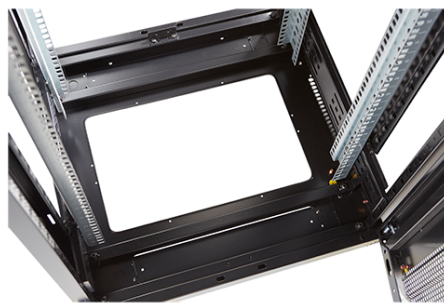

### Images du produit

Four-way brush entry roof panel

Quick-slam latch side panels

Swing handle wave vented front door

Wardrobe vented rear doors

Large base entry

High-density vertical cable management

Référence du produit: 542-4788-WDBF-BK