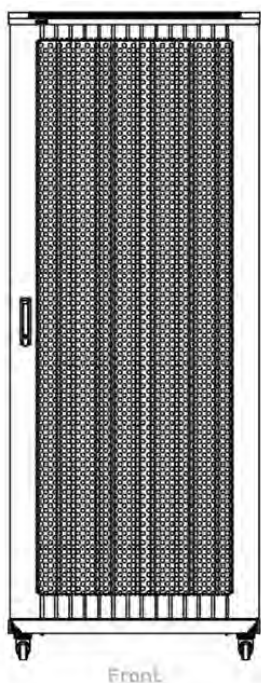

### Images du produit

Four-way brush entry roof panel

Quick-slam latch side panels

Swing handle wave vented front door

Wardrobe vented rear doors

Large base entry

High-density vertical cable management

Référence du produit: 542-4788-WDBF-BK

Dessins de produits

Base Cut Out Dimensions

580 mm Wide  
by  
276 mm Deep (600 mm deep rack)  
476 mm Deep (800 mm deep rack)  
676 mm Deep (1000 mm deep rack)