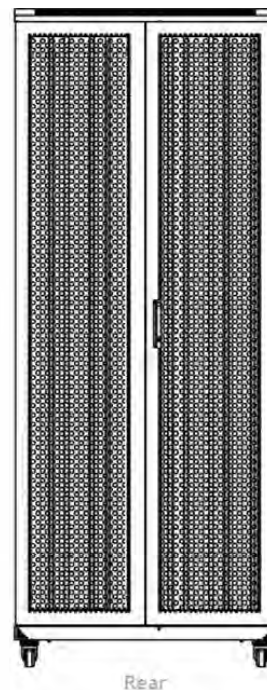

### Images du produit

Four-way brush entry roof panel

Quick-slam latch side panels

Swing handle wave vented front door

Wardrobe vented rear doors

Large base entry

High-density vertical cable management

Référence du produit: 542-4788-WDBF-BK

Dessins de produits

Base Cut Out Dimensions

580 mm Wide  
by  
276 mm Deep (600 mm deep rack)  
476 mm Deep (800 mm deep rack)  
676 mm Deep (1000 mm deep rack)