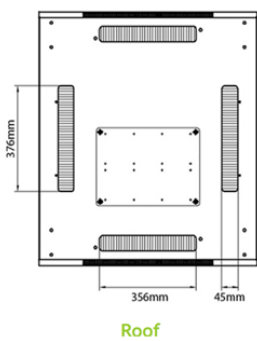

Part Code: 542-4788-WDBF-GW

sales@excel-networking.com
excel-networking.com

Product drawings

Roof

Base

Base Cut Out Dimensions

- 580 mm Wide by
- 276 mm Deep (600 mm deep rack)
- 476mm Deep (800 mm deep rack)
- 676 mm Deep (1000 mm deep rack)