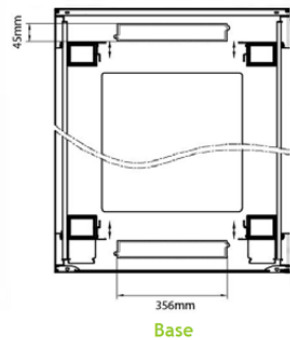

Standards

Standard	Detail
ANSI/EIA-310-E	Electronic Industries Association standard for horizontal spacing, vertical hole spacing, rack opening and front panel width
BS EN 60297-3-100:2009	Mechanical structures for electronic equipment. Dimensions of mechanical structures of the 482,6 mm (19 in) series. Basic dimensions of front panels, subracks, chassis, racks and cabinets

Part Code: 542-4788-WDBF-GW

sales@excel-networking.com
excel-networking.com

Product drawings

Roof

Base

Base Cut Out Dimensions

- 580 mm Wide by
- 276 mm Deep (600 mm deep rack)
- 476mm Deep (800 mm deep rack)
- 676 mm Deep (1000 mm deep rack)