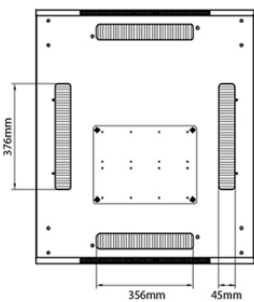

Item Code: 542-4788-WDBF-GW-FP

Standards

Standard	Detail
ANSI/EIA-310-E	Electronic Industries Association standard for horizontal spacing, vertical hole spacing, rack opening and front panel width
BS EN 60297-3-100:2009	Mechanical structures for electronic equipment. Dimensions of mechanical structures of the 482,6 mm (19 in) series. Basic dimensions of front panels, subracks, chassis, racks and cabinets
DIN 41494 Part 1 & 7	Panel Mounting Racks For Electronics Equipments; Racks And Panels, Dimensions; Dimensions of cabinets and suites of racks
RoHS-II/III (2011/65/EU & 2015/863): 2023	Our products, demonstrate full adherence to the regulatory stipulations of the EU Directive 2011/65/EU (RoHS-II) and its corresponding delegated directive 2015/863 (RoHS-III).
WFD: 2023	Compliant to Waste Framework Directive
SCIP: 2023	Compliant - Does Not Contain Substances of Concern In articles as such or in complex objects (Products)
POPs (EU) No 2019/1021	EU Regulation for the restriction of Persistent Organic Pollutants.

Item Code: 542-4788-WDBF-GW-FP

Product drawings

Front

Side

Rear

Roof

Base

Base Cut Out Dimensions