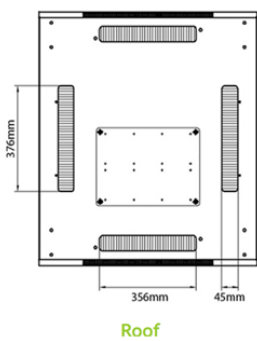

Part Code: 542-4788-WDBF-GW-FP

sales@excel-networking.com
excel-networking.com

Product drawings

Base Cut Out Dimensions

- 580 mm Wide by
- 276 mm Deep (600 mm deep rack)
- 476mm Deep (800 mm deep rack)
- 676 mm Deep (1000 mm deep rack)