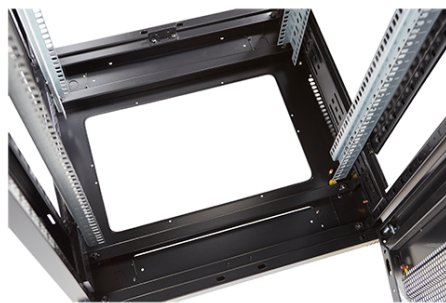

Product images

Four-way brush entry roof panel

Quick-slam latch side panels

Swing handle wave vented front door

Wardrobe vented rear doors

Large base entry

High-density vertical cable management

Environ ER800 47U Rack 800x800mm W/Vented (F)
D/Vented (R) B/Panels F/Mgmt Grey White Flat Pack