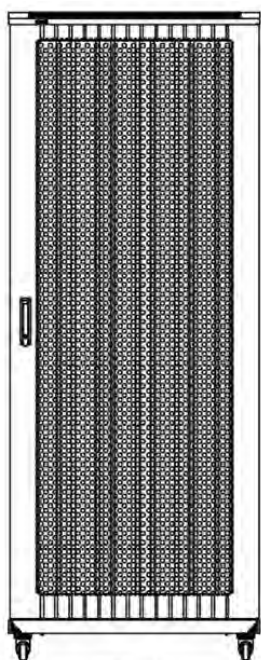

### Images du produit

Four-way brush entry roof panel

Quick-slam latch side panels

Swing handle wave vented front door

Wardrobe vented rear doors

Large base entry

High-density vertical cable management

Référence du produit: 542-4788-WDBF-GW

Dessins de produits

Front

Side

Rear

Roof

Base

Base Cut Out Dimensions

580 mm Wide  
by  
276 mm Deep (600 mm deep rack)  
476 mm Deep (800 mm deep rack)  
676 mm Deep (1000 mm deep rack)