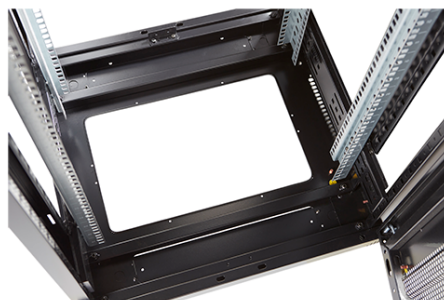

### Images du produit

Four-way brush entry roof panel

Quick-slam latch side panels

Swing handle wave vented front door

Wardrobe vented rear doors

Large base entry

High-density vertical cable management

Référence du produit: 542-4788-WDBF-GW