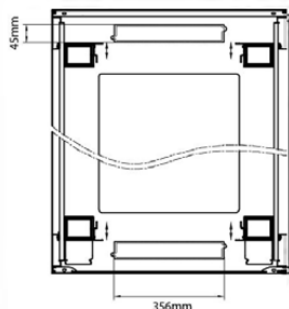

Dessins de produits

Front

Side

Rear

Roof

Base

Base Cut Out Dimensions

580 mm Wide  
by  
276 mm Deep (600 mm deep rack)  
476 mm Deep (800 mm deep rack)  
676 mm Deep (1000 mm deep rack)