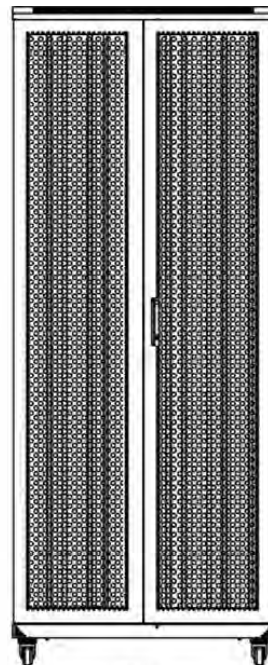

### Images du produit

Four-way brush entry roof panel

Quick-slam latch side panels

Swing handle wave vented front door

Wardrobe vented rear doors

Large base entry

High-density vertical cable management

Référence du produit: 542-4788-WDBF-GW

Dessins de produits

Front

Side

Rear

Roof

Base

Base Cut Out Dimensions

580 mm Wide  
by  
276 mm Deep (600 mm deep rack)  
476 mm Deep (800 mm deep rack)  
676 mm Deep (1000 mm deep rack)