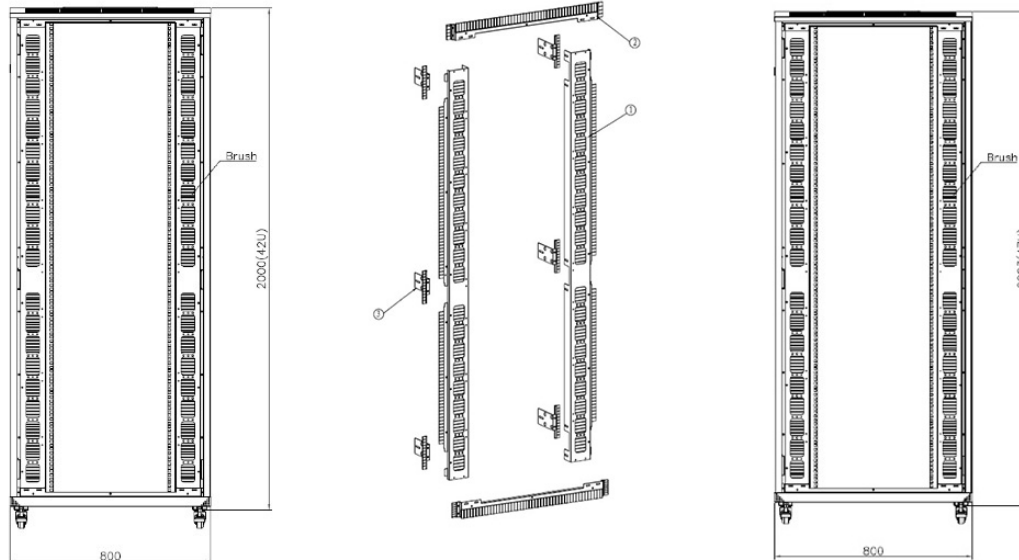

## Product Specifications

Feature	Values
Model	Vertical Brush Cable Management
Material	Metal
Suitable for 19 inch mounting	no
Width	85 mm

## Product drawing