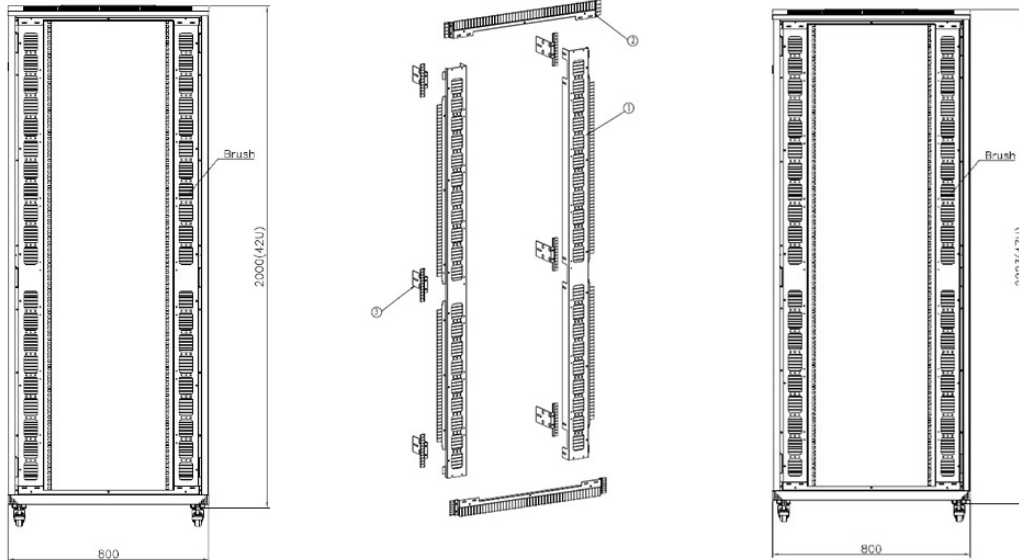

## Product Overview

Environ Vertical Brush style management , this item can be fitted in place of the standard vertical cable management that is supplied at the front in all CR/ER 800w floor standing cabinets.

## Product Specifications

Feature	Values
Model	Vertical Brush Cable Management
Material	Metal
Suitable for 19 inch mounting	no
Width	85 mm

# Environ 47U Vertical Brush Strip Management Black (1 Pair)

Item Code: 542-911-BK

## Product drawing