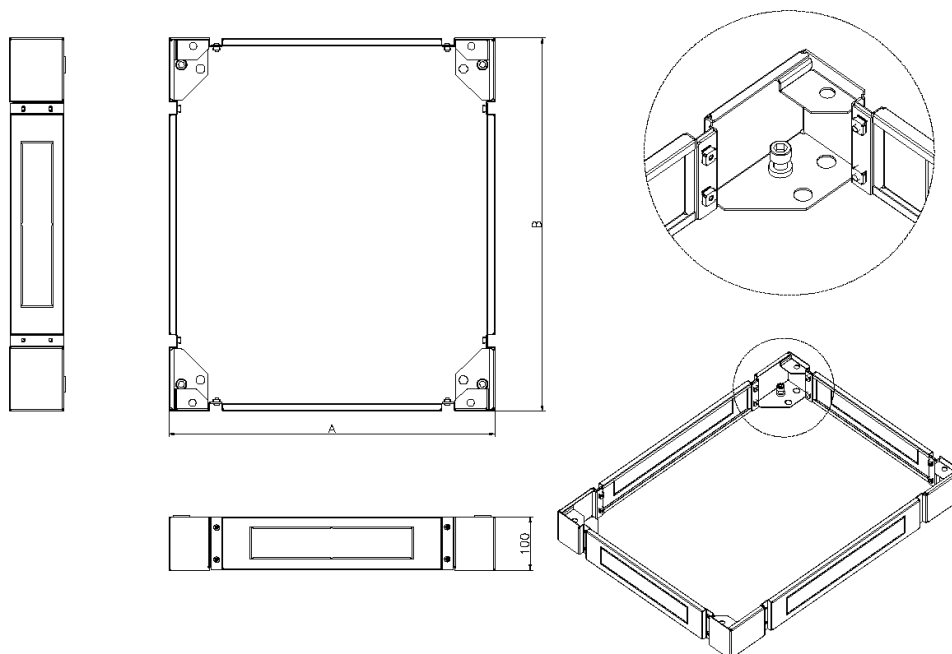

Environ Plinth 600 mm Wide x 1000 mm Deep for CR/ER Racks Black

Item Code: 542-960-BK

✕ Cable entry via blank plates on all sides

✕ Cable entry knockouts x 4

✕ Load Bearing

✕ Takes both Levelling Feet and Castors

The plinth is manufactured with removable sides to further aid access for cabling and levelling purposes.

Product Specifications

Feature	Values
Model	Complete base kit
Material	Steel
Colour	Black
Suitable for cable patch	yes
Width	600 mm
Height	100 mm
Depth	1000 mm

Environ Plinth 600 mm Wide x 1000 mm Deep for CR/ER Racks Black

Item Code: 542-960-BK

excel
without compromise.

Product drawing

Part Number Table

Part Number	Description
542-960-BK	Environ Plinth 600 mm Wide x 1000 mm Deep for CR/ER Racks Black
542-960-GE	Environ Plinth 600 mm Wide x 1000 mm Deep for CR/ER Racks Grey White
542-962-GE	Environ Plinth 600 mm Wide x 1200 mm Deep for CR/ER Racks Grey White
542-966-BK	Environ Plinth 600 mm Wide x 600 mm Deep for CR/ER Racks Black
542-966-GE	Environ Plinth 600 mm Wide x 600 mm Deep for CR/ER Racks Grey White
542-968-BK	Environ Plinth 600 mm Wide x 800 mm Deep for CR/ER Racks Black
542-968-GE	Environ Plinth 600 mm Wide x 800 mm Deep for CR/ER Racks Grey White
542-980-BK	Environ Plinth 800 mm Wide x 1000 mm Deep for CR/ER Racks Black
542-980-GE	Environ Plinth 800 mm Wide x 1000 mm Deep for CR/ER Racks Grey White
542-982-BK	Environ Plinth 800 mm Wide x 1200 mm Deep for CR/ER Racks Black
542-986-BK	Environ Plinth 800 mm Wide x 600 mm Deep for CR/ER Racks Black
542-986-GE	Environ Plinth 800 mm Wide x 600 mm Deep for CR/ER Racks Grey White
542-988-BK	Environ Plinth 800 mm Wide x 800 mm Deep for CR/ER Racks Black

Environ Plinth 600 mm Wide x 1000 mm Deep for
CR/ER Racks Black

Item Code: 542-960-BK

542-988-GE

Environ Plinth 800 mm Wide x 800 mm Deep for CR/ER Racks Grey White

Excel is a world class premium performing end to end infrastructure solution designed,
Manufactured, supported and delivered without compromise.