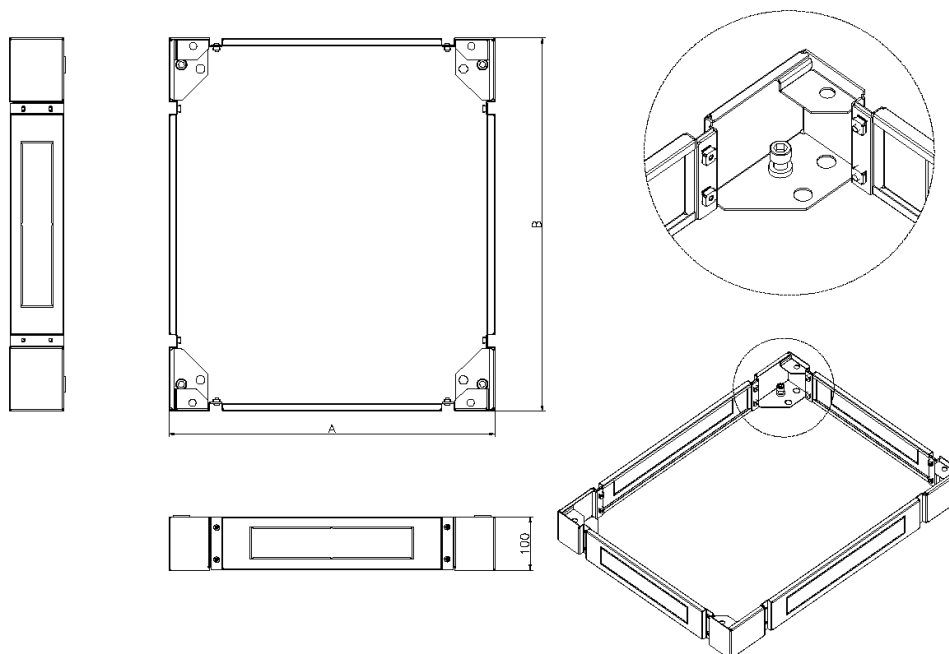

Environ Plinth 600 mm Wide x 1000 mm Deep for CR/ER Racks Black

Item Code: 542-960-BK

excel
without compromise.

✕ Cable entry via blank plates on all sides

✕ Cable entry knockouts x 4

✕ Load Bearing

✕ Takes both Levelling Feet and Castors

The plinth is manufactured with removable sides to further aid access for cabling and levelling purposes.

Product Specifications

Feature	Values
Model	Complete base kit
Material	Steel
Colour	Black
Suitable for cable patch	yes
Width	600 mm
Height	100 mm
Depth	1000 mm

Environ Plinth 600 mm Wide x 1000 mm Deep for CR/ER Racks Black

Item Code: 542-960-BK

excel
without compromise.

Product drawing

Part Number Table

Part Number	Description
542-960-BK	Environ Plinth 600 mm Wide x 1000 mm Deep for CR/ER Racks Black
542-960-GE	Environ Plinth 600 mm Wide x 1000 mm Deep for CR/ER Racks Grey White
542-962-GE	Environ Plinth 600 mm Wide x 1200 mm Deep for CR/ER Racks Grey White
542-966-BK	Environ Plinth 600 mm Wide x 600 mm Deep for CR/ER Racks Black
542-966-GE	Environ Plinth 600 mm Wide x 600 mm Deep for CR/ER Racks Grey White
542-968-BK	Environ Plinth 600 mm Wide x 800 mm Deep for CR/ER Racks Black
542-968-GE	Environ Plinth 600 mm Wide x 800 mm Deep for CR/ER Racks Grey White
542-980-BK	Environ Plinth 800 mm Wide x 1000 mm Deep for CR/ER Racks Black
542-980-GE	Environ Plinth 800 mm Wide x 1000 mm Deep for CR/ER Racks Grey White
542-982-BK	Environ Plinth 800 mm Wide x 1200 mm Deep for CR/ER Racks Black
542-986-BK	Environ Plinth 800 mm Wide x 600 mm Deep for CR/ER Racks Black
542-986-GE	Environ Plinth 800 mm Wide x 600 mm Deep for CR/ER Racks Grey White
542-988-BK	Environ Plinth 800 mm Wide x 800 mm Deep for CR/ER Racks Black

Environ Plinth 600 mm Wide x 1000 mm Deep for
CR/ER Racks Black

Item Code: 542-960-BK

542-988-GE

Environ Plinth 800 mm Wide x 800 mm Deep for CR/ER Racks Grey White

Excel is a world class premium performing end to end infrastructure solution designed,
Manufactured, supported and delivered without compromise.