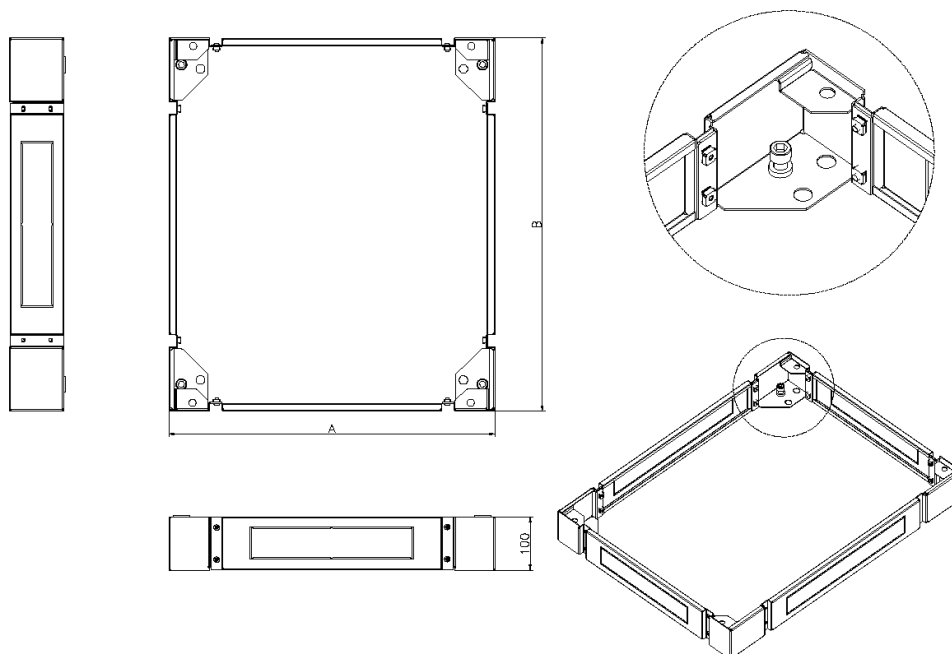

Excel Plinth 600 mm Wide x 1000 mm Deep for CR/ER Racks Black

Item Code: 542-960-BK

excel
without compromise.

Cable entry via blank plates on all sides

Cable entry knockouts x 4

Load Bearing

Takes both Levelling Feet and Castors

The plinth is manufactured with removable sides to further aid access for cabling and levelling purposes.

Product Specifications

Feature	Values
Model	Complete base kit
Material	Steel
Colour	Black
Suitable for cable patch	yes
Width	600 mm
Height	100 mm
Depth	1000 mm

Excel Plinth 600 mm Wide x 1000 mm Deep for CR/ER Racks Black

Item Code: 542-960-BK

excel
without compromise.

Product drawing

Part Number Table

Part Number	Description
542-960-BK	Excel Plinth 600 mm Wide x 1000 mm Deep for CR/ER Racks Black
542-960-GE	Excel Plinth 600 mm Wide x 1000 mm Deep for CR/ER Racks Grey White
542-962-GE	Environ Plinth 600 mm Wide x 1200 mm Deep for CR/ER Racks Grey White
542-966-BK	Excel Plinth 600 mm Wide x 600 mm Deep for CR/ER Racks Black
542-966-GE	Excel Plinth 600 mm Wide x 600 mm Deep for CR/ER Racks Grey White
542-968-BK	Excel Plinth 600 mm Wide x 800 mm Deep for CR/ER Racks Black
542-968-GE	Excel Plinth 600 mm Wide x 800 mm Deep for CR/ER Racks Grey White
542-980-BK	Excel Plinth 800 mm Wide x 1000 mm Deep for CR/ER Racks Black
542-980-GE	Excel Plinth 800 mm Wide x 1000 mm Deep for CR/ER Racks Grey White
542-982-BK	Environ Plinth 800 mm Wide x 1200 mm Deep for CR/ER Racks Black
542-986-BK	Excel Plinth 800 mm Wide x 600 mm Deep for CR/ER Racks Black
542-986-GE	Excel Plinth 800 mm Wide x 600 mm Deep for CR/ER Racks Grey White
542-988-BK	Excel Plinth 800 mm Wide x 800 mm Deep for CR/ER Racks Black

Excel Plinth 600 mm Wide x 1000 mm Deep for
CR/ER Racks Black

Item Code: 542-960-BK

542-988-GE

Excel Plinth 800 mm Wide x 800 mm Deep for CR/ER Racks Grey White

Excel is a world class premium performing end to end infrastructure solution designed,
Manufactured, supported and delivered without compromise.