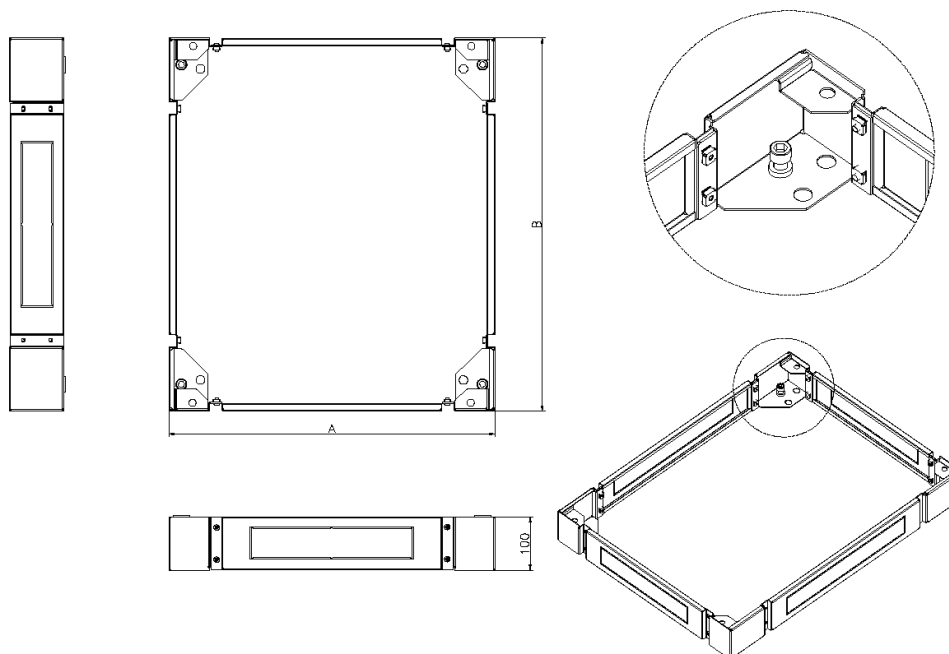

Environ Plinth 600 mm Wide x 1000 mm Deep for CR/ER Racks Black

Item Code: 542-960-BK

✕ Cable entry via blank plates on all sides

✕ Cable entry knockouts x 4

✕ Load Bearing

✕ Takes both Levelling Feet and Castors

The plinth is manufactured with removable sides to further aid access for cabling and levelling purposes.

Product Specifications

Feature	Values
Model	Complete base kit
Material	Steel
Colour	Black
Suitable for cable patch	yes
Width	600 mm
Height	100 mm
Depth	1000 mm

Environ Plinth 600 mm Wide x 1000 mm Deep for CR/ER Racks Black

Item Code: 542-960-BK

excel
without compromise.

Product drawing

Part Number Table

Part Number	Description
542-960-BK	Environ Plinth 600 mm Wide x 1000 mm Deep for CR/ER Racks Black
542-960-GE	Environ Plinth 600 mm Wide x 1000 mm Deep for CR/ER Racks Grey White
542-962-GE	Environ Plinth 600 mm Wide x 1200 mm Deep for CR/ER Racks Grey White
542-966-BK	Environ Plinth 600 mm Wide x 600 mm Deep for CR/ER Racks Black
542-966-GE	Environ Plinth 600 mm Wide x 600 mm Deep for CR/ER Racks Grey White
542-968-BK	Environ Plinth 600 mm Wide x 800 mm Deep for CR/ER Racks Black
542-968-GE	Environ Plinth 600 mm Wide x 800 mm Deep for CR/ER Racks Grey White
542-980-BK	Environ Plinth 800 mm Wide x 1000 mm Deep for CR/ER Racks Black
542-980-GE	Environ Plinth 800 mm Wide x 1000 mm Deep for CR/ER Racks Grey White
542-982-BK	Environ Plinth 800 mm Wide x 1200 mm Deep for CR/ER Racks Black
542-986-BK	Environ Plinth 800 mm Wide x 600 mm Deep for CR/ER Racks Black
542-986-GE	Environ Plinth 800 mm Wide x 600 mm Deep for CR/ER Racks Grey White
542-988-BK	Environ Plinth 800 mm Wide x 800 mm Deep for CR/ER Racks Black

Environ Plinth 600 mm Wide x 1000 mm Deep for
CR/ER Racks Black

Item Code: 542-960-BK

542-988-GE

Environ Plinth 800 mm Wide x 800 mm Deep for CR/ER Racks Grey White

Excel is a world class premium performing end to end infrastructure solution designed,
Manufactured, supported and delivered without compromise.