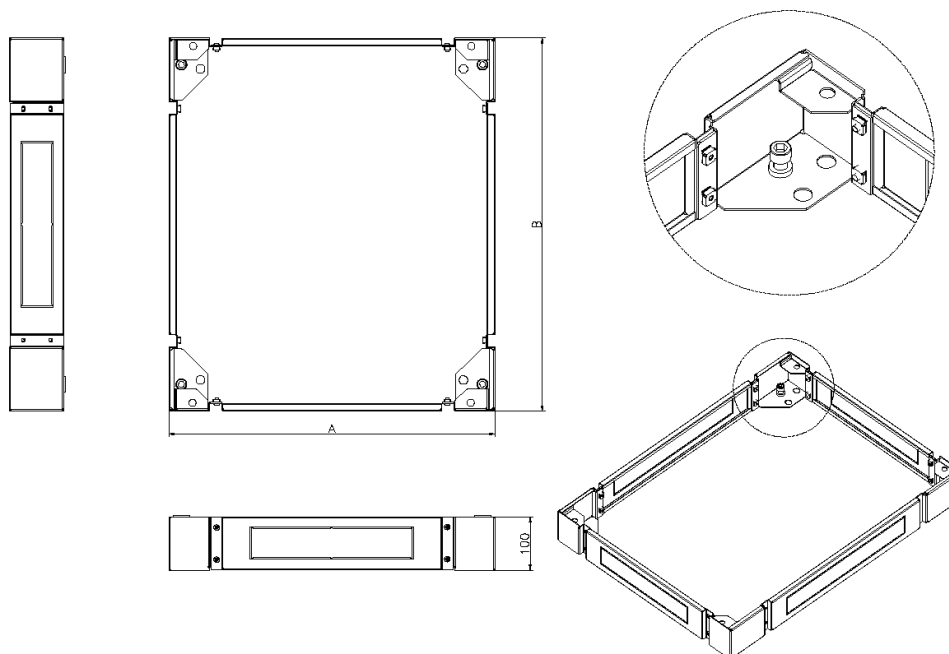

Environ Plinth for CR/ER Racks 600mm Wide x 1000mm Deep - Grey White

Item Code: 542-960-GE

excel
without compromise.

Product drawing

Part Number Table

Part Number	Description
542-960-BK	Environ Plinth for CR/ER Racks 600mm Wide x 1000mm Deep - Black
542-960-GE	Environ Plinth for CR/ER Racks 600mm Wide x 1000mm Deep - Grey White
542-962-GE	Environ Plinth for CR/ER Racks 600mm Wide x 1200mm Deep - Grey White
542-966-BK	Environ Plinth for CR/ER Racks 600mm Wide x 600mm Deep - Black
542-966-GE	Environ Plinth for CR/ER Racks 600mm Wide x 600mm Deep - Grey White
542-968-BK	Environ Plinth for CR/ER Racks 600mm Wide x 800mm Deep - Black
542-968-GE	Environ Plinth for CR/ER Racks 600mm Wide x 800mm Deep - Grey White
542-980-BK	Environ Plinth for CR/ER Racks 800mm Wide x 1000mm Deep - Black
542-980-GE	Environ Plinth for CR/ER Racks 800mm Wide x 1000mm Deep - Grey White
542-982-BK	Environ Plinth for CR/ER Racks 800mm Wide x 1200mm Deep - Black
542-986-BK	Environ Plinth for CR/ER Racks 800mm Wide x 600mm Deep - Black
542-986-GE	Environ Plinth for CR/ER Racks 800mm Wide x 600mm Deep - Grey White
542-988-BK	Environ Plinth for CR/ER Racks 800mm Wide x 800mm Deep - Black