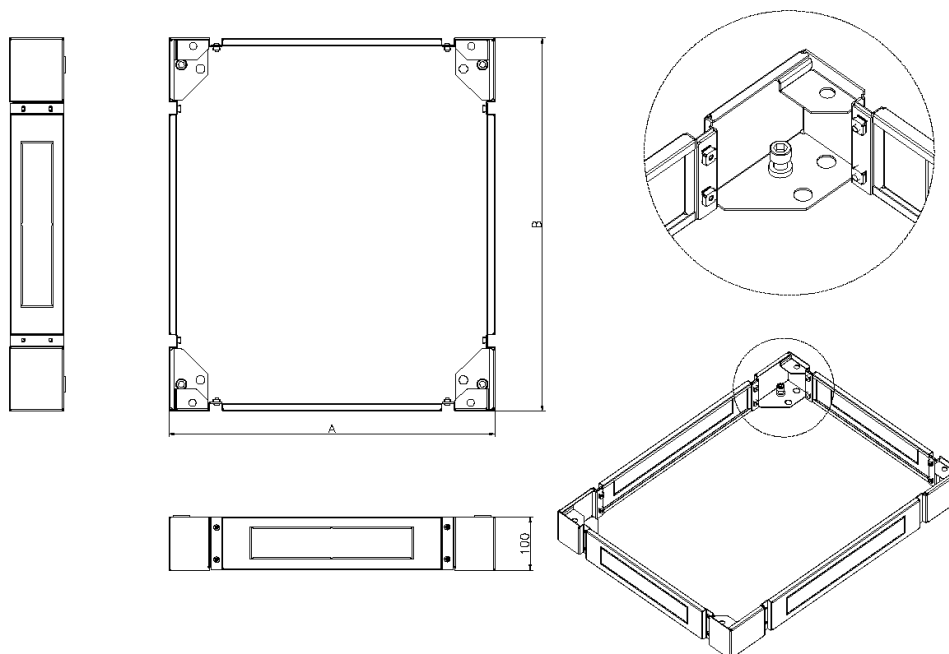

Excel Plinth 600 mm Wide x 1000 mm Deep for CR/ER Racks Grey White

Item Code: 542-960-GE

excel
without compromise.

Cable entry via blank plates on all sides

Cable entry knockouts x 4

Load Bearing

Takes both Levelling Feet and Castors

The plinth is manufactured with removable sides to further aid access for cabling and levelling purposes.

Product Specifications

Feature	Values
Model	Complete base kit
Material	Steel
Colour	Grey White
Suitable for cable patch	yes
Width	600 mm
Height	100 mm
Depth	1000 mm

Excel Plinth 600 mm Wide x 1000 mm Deep for CR/ER Racks Grey White

Item Code: 542-960-GE

excel
without compromise.

Product drawing

Part Number Table

Part Number	Description
542-960-BK	Excel Plinth 600 mm Wide x 1000 mm Deep for CR/ER Racks Black
542-960-GE	Excel Plinth 600 mm Wide x 1000 mm Deep for CR/ER Racks Grey White
542-962-GE	Environ Plinth 600 mm Wide x 1200 mm Deep for CR/ER Racks Grey White
542-966-BK	Excel Plinth 600 mm Wide x 600 mm Deep for CR/ER Racks Black
542-966-GE	Excel Plinth 600 mm Wide x 600 mm Deep for CR/ER Racks Grey White
542-968-BK	Excel Plinth 600 mm Wide x 800 mm Deep for CR/ER Racks Black
542-968-GE	Excel Plinth 600 mm Wide x 800 mm Deep for CR/ER Racks Grey White
542-980-BK	Excel Plinth 800 mm Wide x 1000 mm Deep for CR/ER Racks Black
542-980-GE	Excel Plinth 800 mm Wide x 1000 mm Deep for CR/ER Racks Grey White
542-982-BK	Environ Plinth 800 mm Wide x 1200 mm Deep for CR/ER Racks Black
542-986-BK	Excel Plinth 800 mm Wide x 600 mm Deep for CR/ER Racks Black
542-986-GE	Excel Plinth 800 mm Wide x 600 mm Deep for CR/ER Racks Grey White
542-988-BK	Excel Plinth 800 mm Wide x 800 mm Deep for CR/ER Racks Black

Excel Plinth 600 mm Wide x 1000 mm Deep for
CR/ER Racks Grey White

Item Code: 542-960-GE

542-988-GE

Excel Plinth 800 mm Wide x 800 mm Deep for CR/ER Racks Grey White

Excel is a world class premium performing end to end infrastructure solution designed,
Manufactured, supported and delivered without compromise.