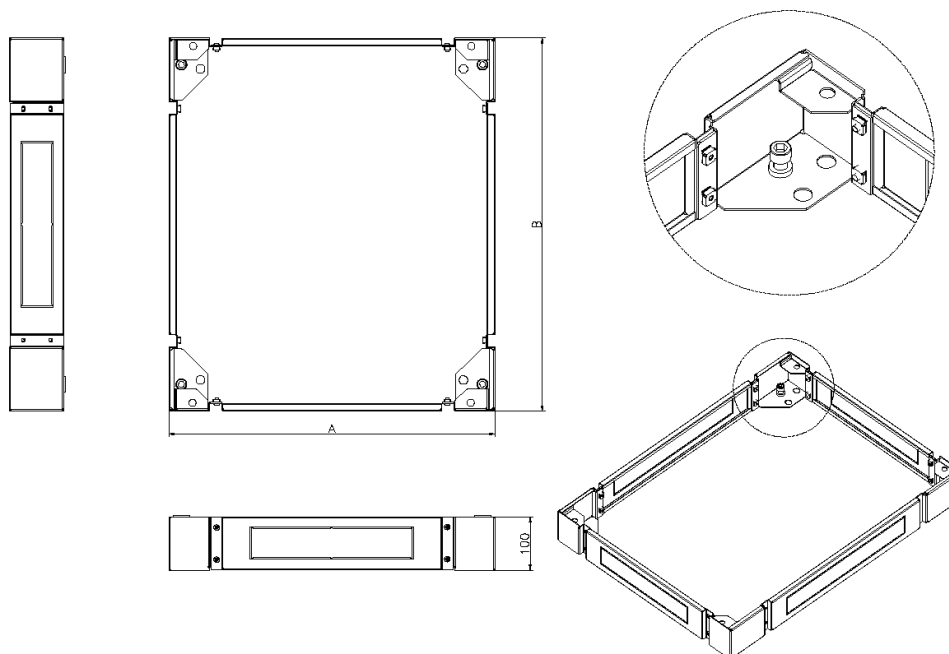

## Product Overview

Available as an option to suit all sizes of Excel Environ Racks, the plinth increases the overall height by approximately 100mm and allows for easy cable access into the base.

The plinth is manufactured with removable sides to further aid access for cabling and levelling purposes.

## Product Specifications

Feature	Values
Model	Complete base kit
Material	Steel
Colour	Grey White
Width	600 mm
Height	100 mm
Depth	1000 mm
Suitable for cable patch	Yes

# Environ Plinth for CR/ER Racks 600mm Wide x 1000mm Deep - Grey White

Item Code: 542-960-GE

**excel**  
without compromise.

## Product drawing