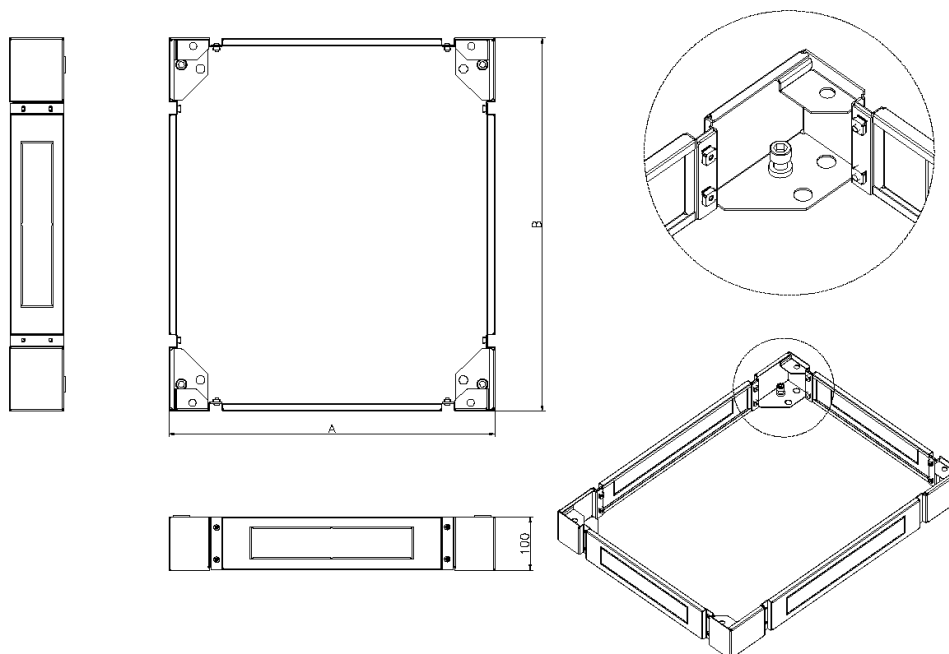

Excel Plinth 600 mm Wide x 600 mm Deep for CR/ER Racks Black

Item Code: 542-966-BK

excel
without compromise.

Cable entry via blank plates on all sides

Cable entry knockouts x 4

Load Bearing

Takes both Levelling Feet and Castors

The plinth is manufactured with removable sides to further aid access for cabling and levelling purposes.

Product Specifications

Feature	Values
Model	Complete base kit
Material	Steel
Colour	Black
Suitable for cable patch	yes
Width	600 mm
Height	100 mm
Depth	600 mm

Excel Plinth 600 mm Wide x 600 mm Deep for CR/ER Racks Black

Item Code: 542-966-BK

excel
without compromise.

Product drawing

Part Number Table

Part Number	Description
542-960-BK	Excel Plinth 600 mm Wide x 1000 mm Deep for CR/ER Racks Black
542-960-GE	Excel Plinth 600 mm Wide x 1000 mm Deep for CR/ER Racks Grey White
542-962-GE	Environ Plinth 600 mm Wide x 1200 mm Deep for CR/ER Racks Grey White
542-966-BK	Excel Plinth 600 mm Wide x 600 mm Deep for CR/ER Racks Black
542-966-GE	Excel Plinth 600 mm Wide x 600 mm Deep for CR/ER Racks Grey White
542-968-BK	Excel Plinth 600 mm Wide x 800 mm Deep for CR/ER Racks Black
542-968-GE	Excel Plinth 600 mm Wide x 800 mm Deep for CR/ER Racks Grey White
542-980-BK	Excel Plinth 800 mm Wide x 1000 mm Deep for CR/ER Racks Black
542-980-GE	Excel Plinth 800 mm Wide x 1000 mm Deep for CR/ER Racks Grey White
542-982-BK	Environ Plinth 800 mm Wide x 1200 mm Deep for CR/ER Racks Black
542-986-BK	Excel Plinth 800 mm Wide x 600 mm Deep for CR/ER Racks Black
542-986-GE	Excel Plinth 800 mm Wide x 600 mm Deep for CR/ER Racks Grey White
542-988-BK	Excel Plinth 800 mm Wide x 800 mm Deep for CR/ER Racks Black

Excel Plinth 600 mm Wide x 600 mm Deep for
CR/ER Racks Black

Item Code: 542-966-BK

542-988-GE

Excel Plinth 800 mm Wide x 800 mm Deep for CR/ER Racks Grey White

Excel is a world class premium performing end to end infrastructure solution designed,
Manufactured, supported and delivered without compromise.