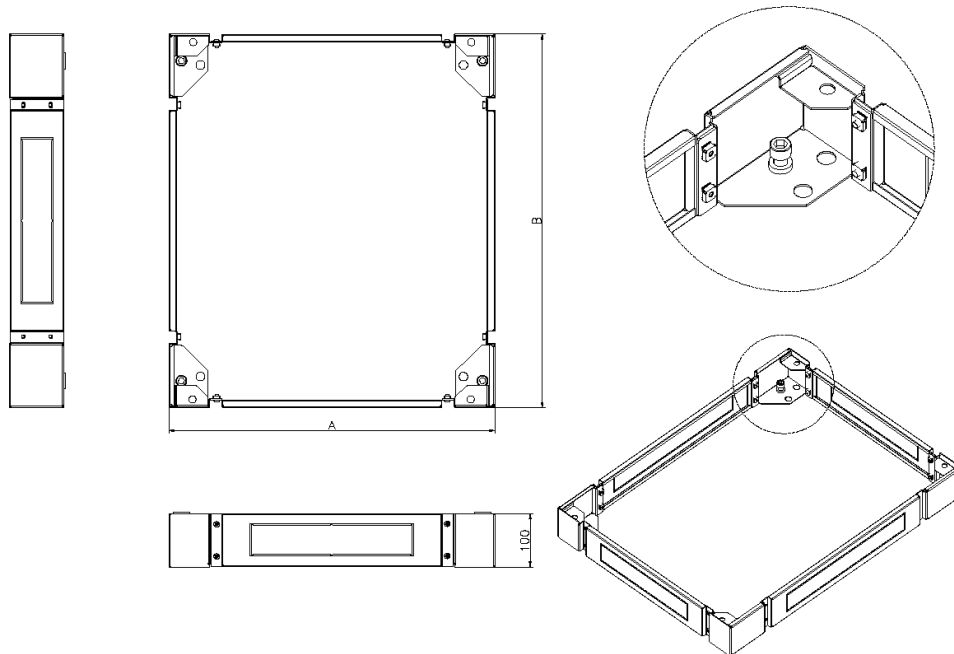

Product Overview

Available as an option to suit all sizes of Excel Environ Racks, the plinth increases the overall height by approximately 100mm and allows for easy cable access into the base.

The plinth is manufactured with removable sides to further aid access for cabling and levelling purposes.

Product Specifications

Excel Plinth 600 mm Wide x 600 mm Deep for CR/ER Racks Black

Part Code: 542-966-BK

sales@excel-networking.com
excel-networking.com

Feature	Values
Model	Complete base kit
Material	Steel
Colour	Black
Suitable for cable patch	yes
Width	600 mm
Height	100 mm
Depth	600 mm

Product drawing

Excel Plinth 600 mm Wide x 600 mm Deep for CR/ER Racks Black

Part Code: 542-966-BK

sales@excel-networking.com
excel-networking.com

Part Code Table

Part Code	Description
542-960-BK	Excel Plinth 600 mm Wide x 1000 mm Deep for CR/ER Racks Black
542-960-GE	Excel Plinth 600 mm Wide x 1000 mm Deep for CR/ER Racks Grey White
542-962-GE	Environ Plinth 600 mm Wide x 1200 mm Deep for CR/ER Racks Grey White
542-966-BK	Excel Plinth 600 mm Wide x 600 mm Deep for CR/ER Racks Black
542-966-GE	Excel Plinth 600 mm Wide x 600 mm Deep for CR/ER Racks Grey White
542-968-BK	Excel Plinth 600 mm Wide x 800 mm Deep for CR/ER Racks Black
542-968-GE	Excel Plinth 600 mm Wide x 800 mm Deep for CR/ER Racks Grey White
542-980-BK	Excel Plinth 800 mm Wide x 1000 mm Deep for CR/ER Racks Black
542-980-GE	Excel Plinth 800 mm Wide x 1000 mm Deep for CR/ER Racks Grey White
542-982-BK	Environ Plinth 800 mm Wide x 1200 mm Deep for CR/ER Racks Black
542-986-BK	Excel Plinth 800 mm Wide x 600 mm Deep for CR/ER Racks Black
542-986-GE	Excel Plinth 800 mm Wide x 600 mm Deep for CR/ER Racks Grey White
542-988-BK	Excel Plinth 800 mm Wide x 800 mm Deep for CR/ER Racks Black
542-988-GE	Excel Plinth 800 mm Wide x 800 mm Deep for CR/ER Racks Grey White