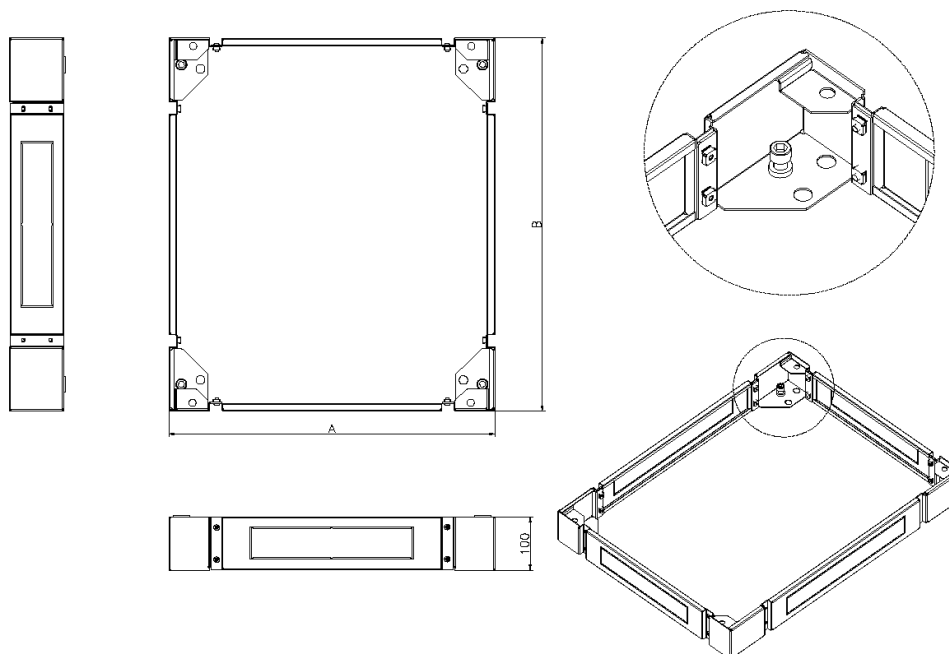

## Product Overview

Available as an option to suit all sizes of Excel Environ Racks, the plinth increases the overall height by approximately 100mm and allows for easy cable access into the base.

The plinth is manufactured with removable sides to further aid access for cabling and levelling purposes.

## Product Specifications

Feature	Values
Model	Complete base kit
Material	Steel
Colour	Grey White
Suitable for cable patch	yes
Width	600 mm
Height	100 mm
Depth	600 mm

# Environ Plinth 600 mm Wide x 600 mm Deep for CR/ER Racks Grey White

Item Code: 542-966-GE

**excel**  
without compromise.

## Product drawing