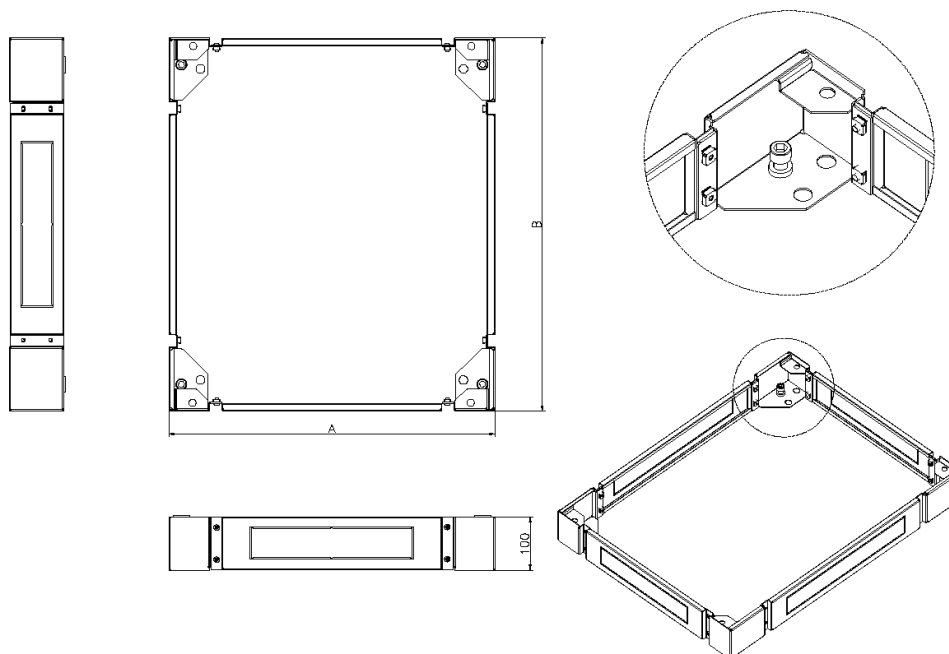

Environ Plinth 600 mm Wide x 600 mm Deep for CR/ER Racks Grey White

Item Code: 542-966-GE

excel
without compromise.

Product drawing

Part Number Table

Part Number	Description
542-960-BK	Environ Plinth 600 mm Wide x 1000 mm Deep for CR/ER Racks Black
542-960-GE	Environ Plinth 600 mm Wide x 1000 mm Deep for CR/ER Racks Grey White
542-962-GE	Environ Plinth 600 mm Wide x 1200 mm Deep for CR/ER Racks Grey White
542-966-BK	Environ Plinth 600 mm Wide x 600 mm Deep for CR/ER Racks Black
542-966-GE	Environ Plinth 600 mm Wide x 600 mm Deep for CR/ER Racks Grey White
542-968-BK	Environ Plinth 600 mm Wide x 800 mm Deep for CR/ER Racks Black
542-968-GE	Environ Plinth 600 mm Wide x 800 mm Deep for CR/ER Racks Grey White
542-980-BK	Environ Plinth 800 mm Wide x 1000 mm Deep for CR/ER Racks Black
542-980-GE	Environ Plinth 800 mm Wide x 1000 mm Deep for CR/ER Racks Grey White
542-982-BK	Environ Plinth 800 mm Wide x 1200 mm Deep for CR/ER Racks Black
542-986-BK	Environ Plinth 800 mm Wide x 600 mm Deep for CR/ER Racks Black
542-986-GE	Environ Plinth 800 mm Wide x 600 mm Deep for CR/ER Racks Grey White
542-988-BK	Environ Plinth 800 mm Wide x 800 mm Deep for CR/ER Racks Black