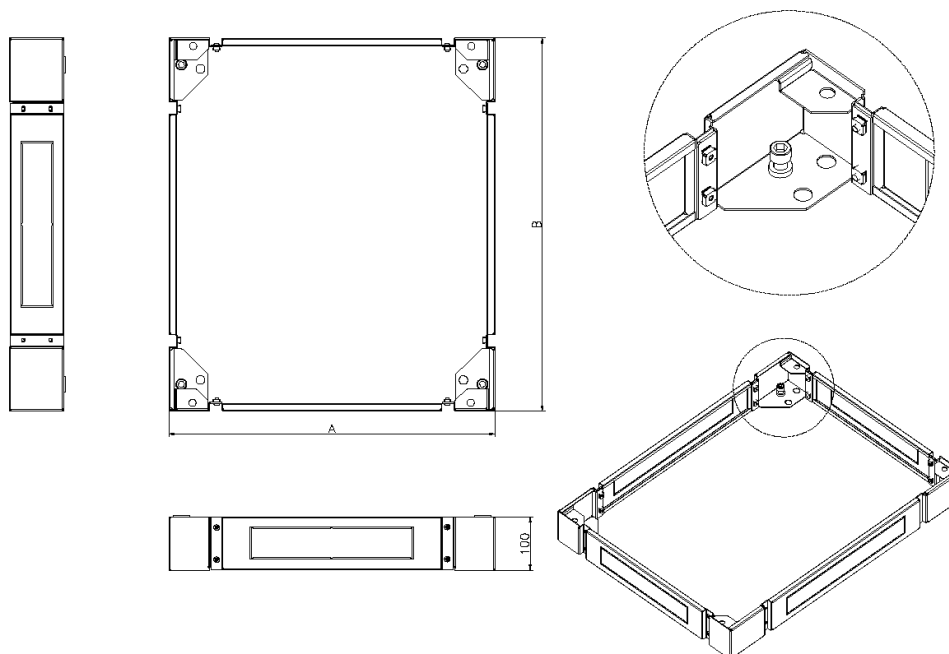

Excel Plinth 600 mm Wide x 600 mm Deep for CR/ER Racks Grey White

Item Code: 542-966-GE

excel
without compromise.

✕ Cable entry via blank plates on all sides

✕ Cable entry knockouts x 4

✕ Load Bearing

✕ Takes both Levelling Feet and Castors

The plinth is manufactured with removable sides to further aid access for cabling and levelling purposes.

Product Specifications

Feature	Values
Model	Complete base kit
Material	Steel
Colour	Grey White
Suitable for cable patch	yes
Width	600 mm
Height	100 mm
Depth	600 mm

Excel Plinth 600 mm Wide x 600 mm Deep for CR/ER Racks Grey White

Item Code: 542-966-GE

excel
without compromise.

Product drawing

Part Number Table

Part Number	Description
542-960-BK	Excel Plinth 600 mm Wide x 1000 mm Deep for CR/ER Racks Black
542-960-GE	Excel Plinth 600 mm Wide x 1000 mm Deep for CR/ER Racks Grey White
542-962-GE	Environ Plinth 600 mm Wide x 1200 mm Deep for CR/ER Racks Grey White
542-966-BK	Excel Plinth 600 mm Wide x 600 mm Deep for CR/ER Racks Black
542-966-GE	Excel Plinth 600 mm Wide x 600 mm Deep for CR/ER Racks Grey White
542-968-BK	Excel Plinth 600 mm Wide x 800 mm Deep for CR/ER Racks Black
542-968-GE	Excel Plinth 600 mm Wide x 800 mm Deep for CR/ER Racks Grey White
542-980-BK	Excel Plinth 800 mm Wide x 1000 mm Deep for CR/ER Racks Black
542-980-GE	Excel Plinth 800 mm Wide x 1000 mm Deep for CR/ER Racks Grey White
542-982-BK	Environ Plinth 800 mm Wide x 1200 mm Deep for CR/ER Racks Black
542-986-BK	Excel Plinth 800 mm Wide x 600 mm Deep for CR/ER Racks Black
542-986-GE	Excel Plinth 800 mm Wide x 600 mm Deep for CR/ER Racks Grey White
542-988-BK	Excel Plinth 800 mm Wide x 800 mm Deep for CR/ER Racks Black

Excel Plinth 600 mm Wide x 600 mm Deep for
CR/ER Racks Grey White

Item Code: 542-966-GE

542-988-GE

Excel Plinth 800 mm Wide x 800 mm Deep for CR/ER Racks Grey White

Excel is a world class premium performing end to end infrastructure solution designed,
Manufactured, supported and delivered without compromise.