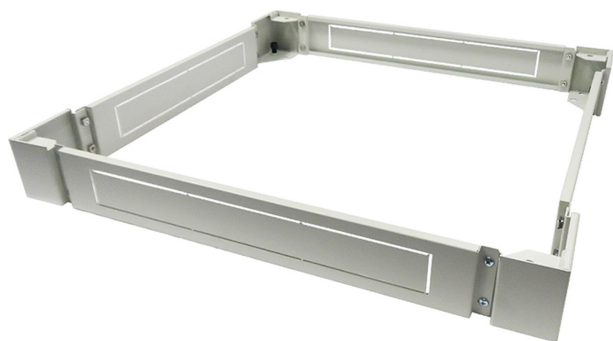

Excel Plinth 600 mm Wide x 600 mm Deep for CR/ER Racks Grey White

Item Code: 542-966-GE

excel
without compromise.

✕ Cable entry via blank plates on all sides

✕ Cable entry knockouts x 4

✕ Load Bearing

✕ Takes both Levelling Feet and Castors

✕ 25 years System Warranty

Product Overview

Available as an option to suit all sizes of Excel Environ Racks, the plinth increases the overall height by approximately 100mm and allows for easy cable access into the base.

The plinth is manufactured with removable sides to further aid access for cabling and levelling purposes.

Product Specifications

Feature	Values
Model	Complete base kit
Material	Steel
Colour	Grey White
Suitable for cable patch	yes
Width	600 mm
Height	100 mm
Depth	600 mm

Excel Plinth 600 mm Wide x 600 mm Deep for
CR/ER Racks Grey White

Item Code: 542-966-GE

542-988-GE

Excel Plinth 800 mm Wide x 800 mm Deep for CR/ER Racks Grey White

Excel is a world class premium performing end to end infrastructure solution designed,
Manufactured, supported and delivered without compromise.