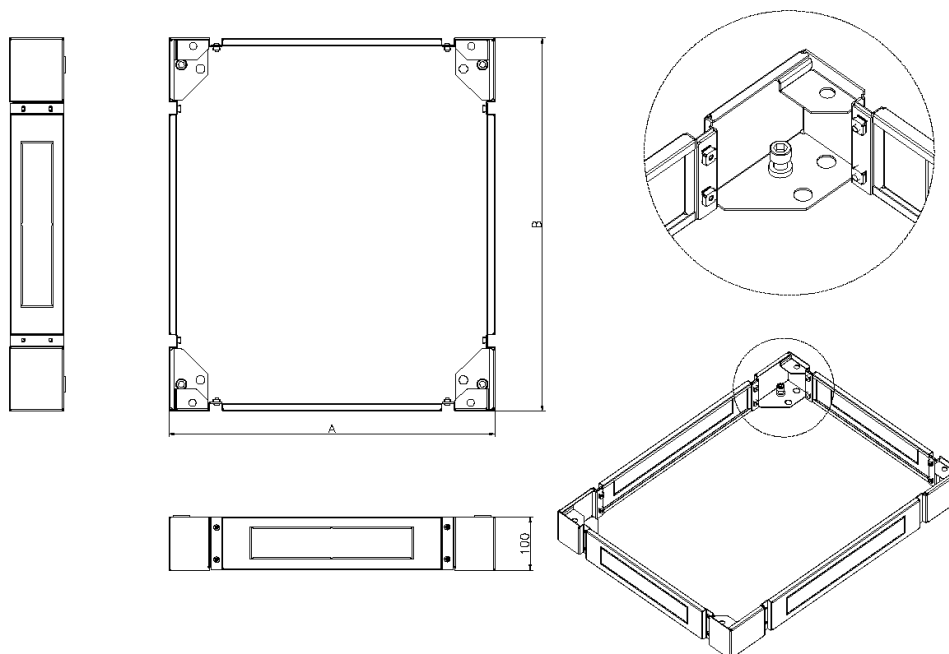

Excel Plinth 600 mm Wide x 800 mm Deep for CR/ER Racks Black

Item Code: 542-968-BK

excel
without compromise.

Product drawing

Part Number Table

Part Number	Description
542-960-BK	Excel Plinth 600 mm Wide x 1000 mm Deep for CR/ER Racks Black
542-960-GE	Excel Plinth 600 mm Wide x 1000 mm Deep for CR/ER Racks Grey White
542-962-GE	Environ Plinth 600 mm Wide x 1200 mm Deep for CR/ER Racks Grey White
542-966-BK	Excel Plinth 600 mm Wide x 600 mm Deep for CR/ER Racks Black
542-966-GE	Excel Plinth 600 mm Wide x 600 mm Deep for CR/ER Racks Grey White
542-968-BK	Excel Plinth 600 mm Wide x 800 mm Deep for CR/ER Racks Black
542-968-GE	Excel Plinth 600 mm Wide x 800 mm Deep for CR/ER Racks Grey White
542-980-BK	Excel Plinth 800 mm Wide x 1000 mm Deep for CR/ER Racks Black
542-980-GE	Excel Plinth 800 mm Wide x 1000 mm Deep for CR/ER Racks Grey White
542-982-BK	Environ Plinth 800 mm Wide x 1200 mm Deep for CR/ER Racks Black
542-986-BK	Excel Plinth 800 mm Wide x 600 mm Deep for CR/ER Racks Black
542-986-GE	Excel Plinth 800 mm Wide x 600 mm Deep for CR/ER Racks Grey White
542-988-BK	Excel Plinth 800 mm Wide x 800 mm Deep for CR/ER Racks Black