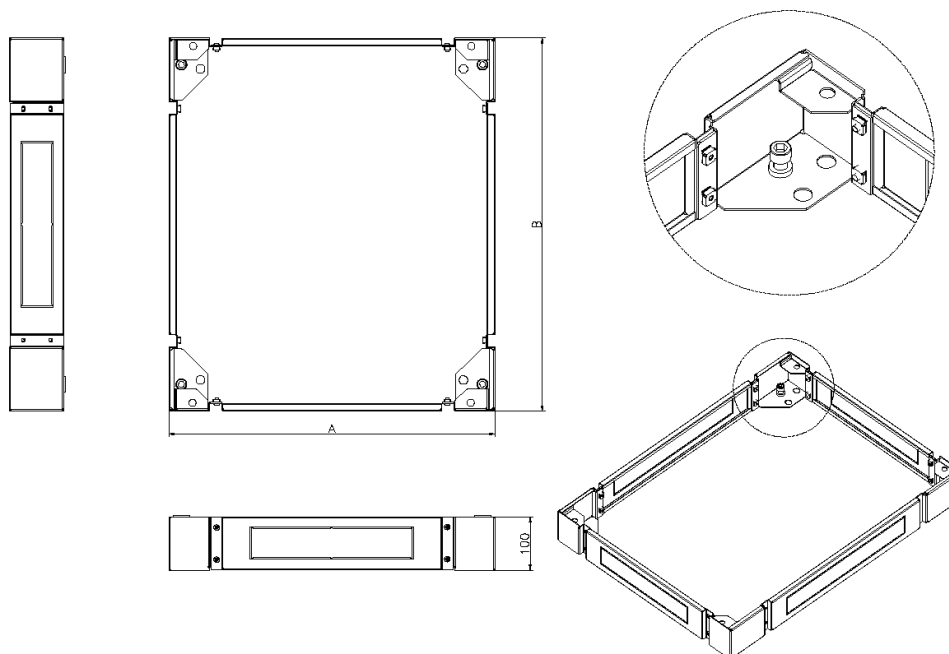

Environ Plinth 600mm Wide x 800mm Deep for CR/ER Racks Black

Item Code: 542-968-BK

✕ Cable entry via blank plates on all sides

✕ Cable entry knockouts x 4

✕ Load Bearing

✕ Takes both Levelling Feet and Castors

The plinth is manufactured with removable sides to further aid access for cabling and levelling purposes.

Product Specifications

Feature	Values
Model	Complete base kit
Material	Steel
Colour	Black
Suitable for cable patch	yes
Width	600 mm
Height	100 mm
Depth	800 mm

Environ Plinth 600mm Wide x 800mm Deep for CR/ER Racks Black

Item Code: 542-968-BK

excel
without compromise.

Product drawing

Part Number Table

Part Number	Description
542-960-BK	Environ Plinth 600mm Wide x 1000mm Deep for CR/ER Racks Black
542-960-GE	Environ Plinth 600mm Wide x 1000mm Deep for CR/ER Racks Grey White
542-962-GE	Environ Plinth 600mm Wide x 1200mm Deep for CR/ER Racks Grey White
542-966-BK	Environ Plinth 600mm Wide x 600mm Deep for CR/ER Racks Black
542-966-GE	Environ Plinth 600mm Wide x 600mm Deep for CR/ER Racks Grey White
542-968-BK	Environ Plinth 600mm Wide x 800mm Deep for CR/ER Racks Black
542-968-GE	Environ Plinth 600mm Wide x 800mm Deep for CR/ER Racks Grey White
542-980-BK	Environ Plinth 800mm Wide x 1000mm Deep for CR/ER Racks Black
542-980-GE	Environ Plinth 800mm Wide x 1000mm Deep for CR/ER Racks Grey White
542-982-BK	Environ Plinth 800mm Wide x 1200mm Deep for CR/ER Racks Black
542-986-BK	Environ Plinth 800mm Wide x 600mm Deep for CR/ER Racks Black
542-986-GE	Environ Plinth 800mm Wide x 600mm Deep for CR/ER Racks Grey White
542-988-BK	Environ Plinth 800mm Wide x 800mm Deep for CR/ER Racks Black

Environ Plinth 600mm Wide x 800mm Deep for
CR/ER Racks Black

Item Code: 542-968-BK

542-988-GE

Environ Plinth 800mm Wide x 800mm Deep for CR/ER Racks Grey White

Excel is a world class premium performing end to end infrastructure solution designed,
Manufactured, supported and delivered without compromise.