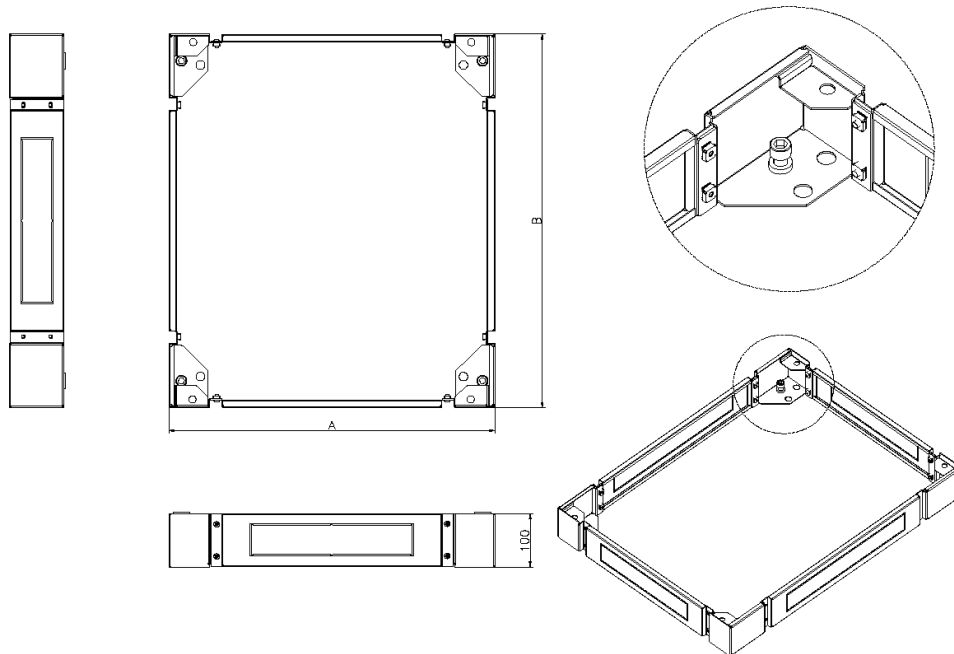

Product Overview

Available as an option to suit all sizes of Excel Environ Racks, the plinth increases the overall height by approximately 100mm and allows for easy cable access into the base.

The plinth is manufactured with removable sides to further aid access for cabling and levelling purposes.

Product Specifications

Excel Plinth 600 mm Wide x 800 mm Deep for CR/ER Racks Black

Part Code: 542-968-BK

sales@excel-networking.com
excel-networking.com

Feature	Values
Model	Complete base kit
Material	Steel
Colour	Black
Suitable for cable patch	yes
Width	600 mm
Height	100 mm
Depth	800 mm

Product drawing

Excel Plinth 600 mm Wide x 800 mm Deep for CR/ER Racks Black

Part Code: 542-968-BK

sales@excel-networking.com
excel-networking.com

Part Code Table

Part Code	Description
542-960-BK	Excel Plinth 600 mm Wide x 1000 mm Deep for CR/ER Racks Black
542-960-GE	Excel Plinth 600 mm Wide x 1000 mm Deep for CR/ER Racks Grey White
542-962-GE	Environ Plinth 600 mm Wide x 1200 mm Deep for CR/ER Racks Grey White
542-966-BK	Excel Plinth 600 mm Wide x 600 mm Deep for CR/ER Racks Black
542-966-GE	Excel Plinth 600 mm Wide x 600 mm Deep for CR/ER Racks Grey White
542-968-BK	Excel Plinth 600 mm Wide x 800 mm Deep for CR/ER Racks Black
542-968-GE	Excel Plinth 600 mm Wide x 800 mm Deep for CR/ER Racks Grey White
542-980-BK	Excel Plinth 800 mm Wide x 1000 mm Deep for CR/ER Racks Black
542-980-GE	Excel Plinth 800 mm Wide x 1000 mm Deep for CR/ER Racks Grey White
542-982-BK	Environ Plinth 800 mm Wide x 1200 mm Deep for CR/ER Racks Black
542-986-BK	Excel Plinth 800 mm Wide x 600 mm Deep for CR/ER Racks Black
542-986-GE	Excel Plinth 800 mm Wide x 600 mm Deep for CR/ER Racks Grey White
542-988-BK	Excel Plinth 800 mm Wide x 800 mm Deep for CR/ER Racks Black
542-988-GE	Excel Plinth 800 mm Wide x 800 mm Deep for CR/ER Racks Grey White