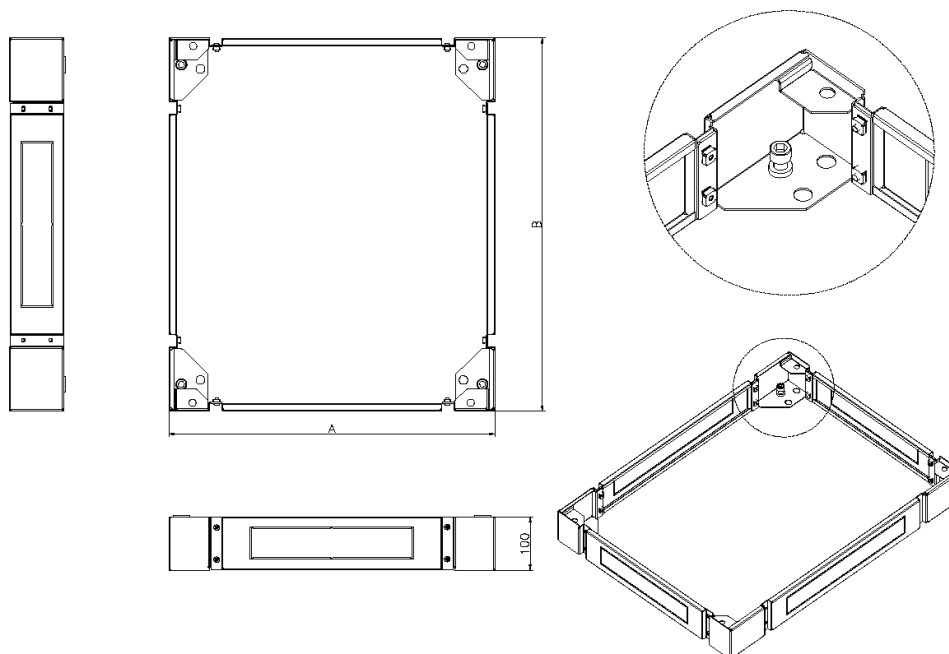

Environ Plinth 600 mm Wide x 800 mm Deep for CR/ER Racks Black

Item Code: 542-968-BK

excel
without compromise.

✕ Cable entry via blank plates on all sides

✕ Cable entry knockouts x 4

✕ Load Bearing

✕ Takes both Levelling Feet and Castors

The plinth is manufactured with removable sides to further aid access for cabling and levelling purposes.

Product Specifications

Feature	Values
Model	Complete base kit
Material	Steel
Colour	Black
Suitable for cable patch	yes
Width	600 mm
Height	100 mm
Depth	800 mm

Environ Plinth 600 mm Wide x 800 mm Deep for CR/ER Racks Black

Item Code: 542-968-BK

excel
without compromise.

Product drawing

Part Number Table

Part Number	Description
542-960-BK	Environ Plinth 600 mm Wide x 1000 mm Deep for CR/ER Racks Black
542-960-GE	Environ Plinth 600 mm Wide x 1000 mm Deep for CR/ER Racks Grey White
542-962-GE	Environ Plinth 600 mm Wide x 1200 mm Deep for CR/ER Racks Grey White
542-966-BK	Environ Plinth 600 mm Wide x 600 mm Deep for CR/ER Racks Black
542-966-GE	Environ Plinth 600 mm Wide x 600 mm Deep for CR/ER Racks Grey White
542-968-BK	Environ Plinth 600 mm Wide x 800 mm Deep for CR/ER Racks Black
542-968-GE	Environ Plinth 600 mm Wide x 800 mm Deep for CR/ER Racks Grey White
542-980-BK	Environ Plinth 800 mm Wide x 1000 mm Deep for CR/ER Racks Black
542-980-GE	Environ Plinth 800 mm Wide x 1000 mm Deep for CR/ER Racks Grey White
542-982-BK	Environ Plinth 800 mm Wide x 1200 mm Deep for CR/ER Racks Black
542-986-BK	Environ Plinth 800 mm Wide x 600 mm Deep for CR/ER Racks Black
542-986-GE	Environ Plinth 800 mm Wide x 600 mm Deep for CR/ER Racks Grey White
542-988-BK	Environ Plinth 800 mm Wide x 800 mm Deep for CR/ER Racks Black

Environ Plinth 600 mm Wide x 800 mm Deep for
CR/ER Racks Black

Item Code: 542-968-BK

542-988-GE

Environ Plinth 800 mm Wide x 800 mm Deep for CR/ER Racks Grey White

Excel is a world class premium performing end to end infrastructure solution designed,
Manufactured, supported and delivered without compromise.