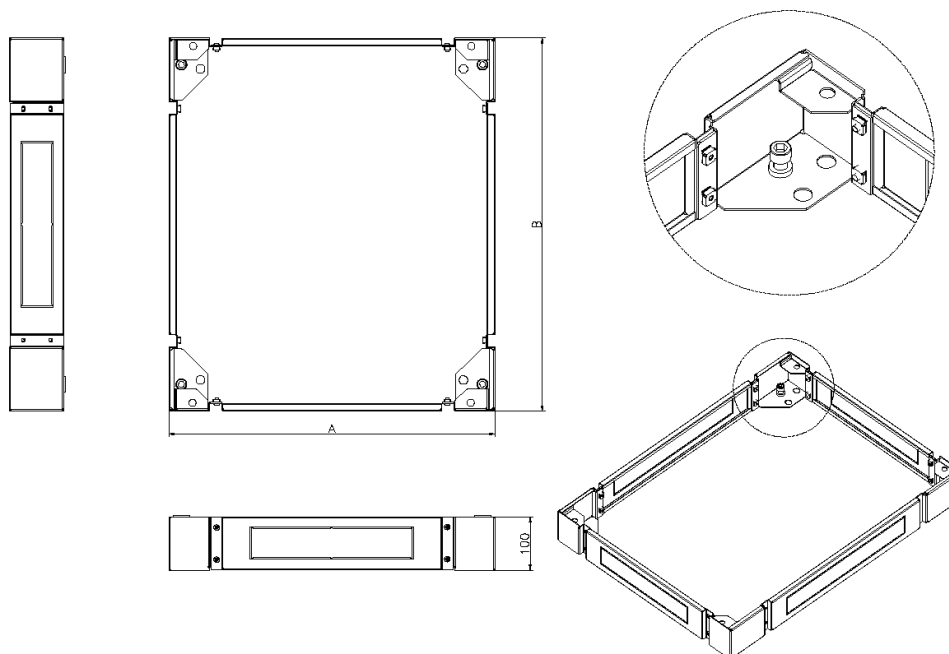

Environ Plinth 600 mm Wide x 800 mm Deep for CR/ER Racks Grey White

Item Code: 542-968-GE

excel
without compromise.

Product drawing

Part Number Table

Part Number	Description
542-960-BK	Environ Plinth 600 mm Wide x 1000 mm Deep for CR/ER Racks Black
542-960-GE	Environ Plinth 600 mm Wide x 1000 mm Deep for CR/ER Racks Grey White
542-962-GE	Environ Plinth 600 mm Wide x 1200 mm Deep for CR/ER Racks Grey White
542-966-BK	Environ Plinth 600 mm Wide x 600 mm Deep for CR/ER Racks Black
542-966-GE	Environ Plinth 600 mm Wide x 600 mm Deep for CR/ER Racks Grey White
542-968-BK	Environ Plinth 600 mm Wide x 800 mm Deep for CR/ER Racks Black
542-968-GE	Environ Plinth 600 mm Wide x 800 mm Deep for CR/ER Racks Grey White
542-980-BK	Environ Plinth 800 mm Wide x 1000 mm Deep for CR/ER Racks Black
542-980-GE	Environ Plinth 800 mm Wide x 1000 mm Deep for CR/ER Racks Grey White
542-982-BK	Environ Plinth 800 mm Wide x 1200 mm Deep for CR/ER Racks Black
542-986-BK	Environ Plinth 800 mm Wide x 600 mm Deep for CR/ER Racks Black
542-986-GE	Environ Plinth 800 mm Wide x 600 mm Deep for CR/ER Racks Grey White
542-988-BK	Environ Plinth 800 mm Wide x 800 mm Deep for CR/ER Racks Black