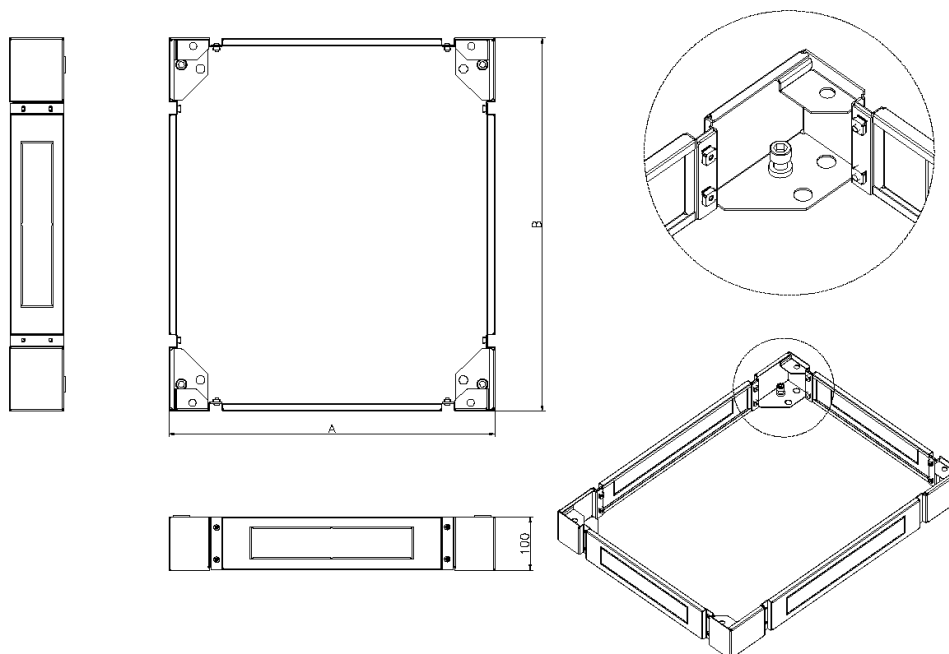

## Product Overview

Available as an option to suit all sizes of Excel Environ Racks, the plinth increases the overall height by approximately 100mm and allows for easy cable access into the base.

The plinth is manufactured with removable sides to further aid access for cabling and levelling purposes.

## Product Specifications

Feature	Values
Model	Complete base kit
Material	Steel
Colour	Grey White
Suitable for cable patch	yes
Width	600 mm
Height	100 mm
Depth	800 mm

# Excel Plinth 600 mm Wide x 800 mm Deep for CR/ER Racks Grey White

Item Code: 542-968-GE

**excel**  
without compromise.

## Product drawing