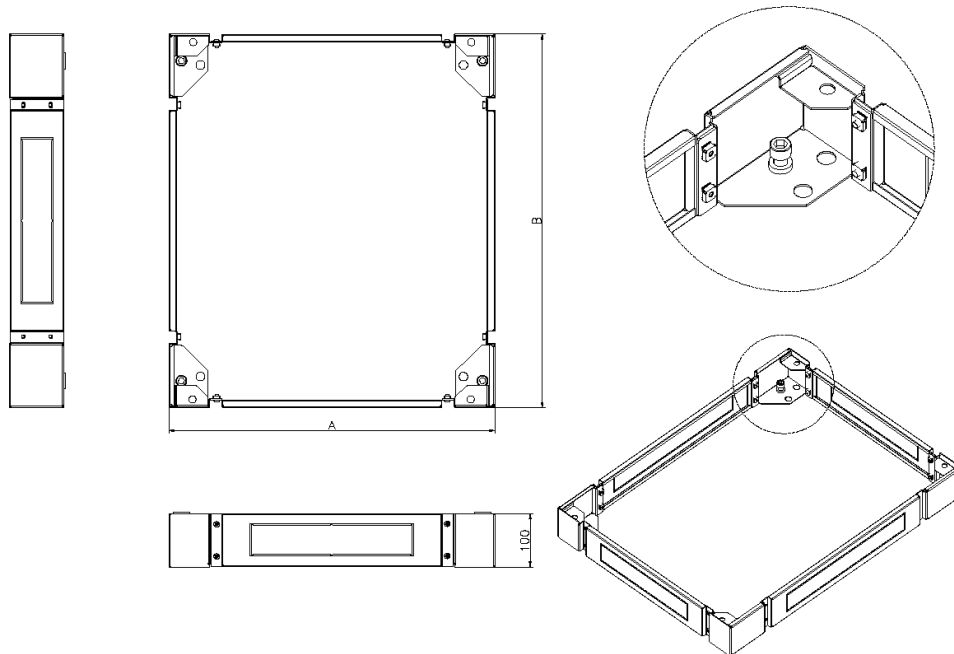

## Product Overview

Available as an option to suit all sizes of Excel Environ Racks, the plinth increases the overall height by approximately 100mm and allows for easy cable access into the base.

The plinth is manufactured with removable sides to further aid access for cabling and levelling purposes.

## Product Specifications

# Excel Plinth 600 mm Wide x 800 mm Deep for CR/ER Racks Grey White

Part Code: 542-968-GE

sales@excel-networking.com  
excel-networking.com

Feature	Values
Model	Complete base kit
Material	Steel
Colour	Grey White
Suitable for cable patch	yes
Width	600 mm
Height	100 mm
Depth	800 mm

## Product drawing