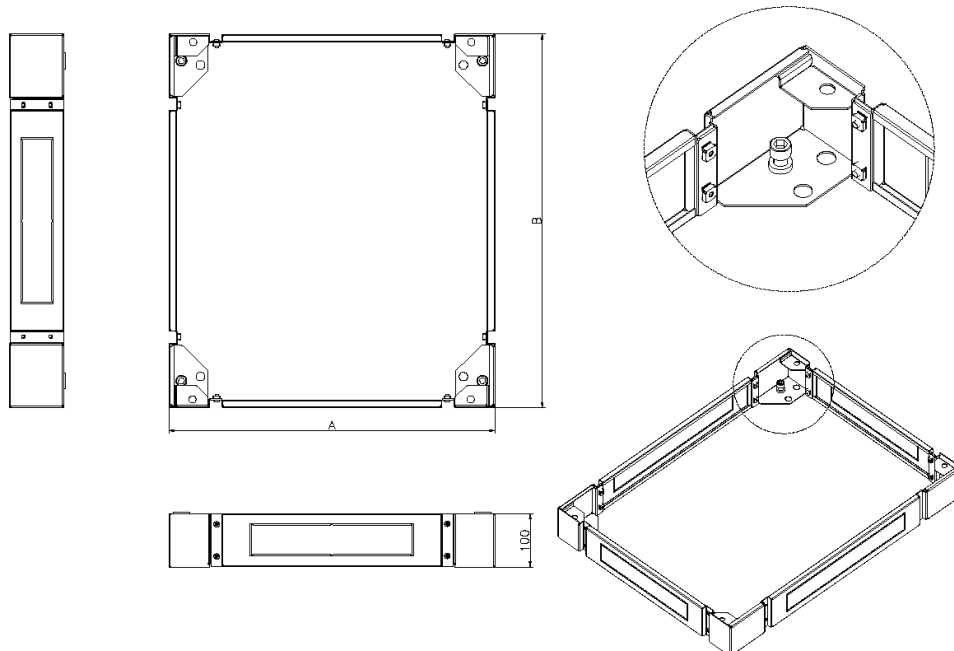

Product Overview

Available as an option to suit all sizes of Excel Environ Racks, the plinth increases the overall height by approximately 100mm and allows for easy cable access into the base.

The plinth is manufactured with removable sides to further aid access for cabling and levelling purposes.

Product Specifications

Excel Plinth 600 mm Wide x 800 mm Deep for CR/ER Racks Grey White

Part Code: 542-968-GE

sales@excel-networking.com
excel-networking.com

Feature	Values
Model	Complete base kit
Material	Steel
Colour	Grey White
Suitable for cable patch	yes
Width	600 mm
Height	100 mm
Depth	800 mm

Product drawing

Excel Plinth 600 mm Wide x 800 mm Deep for CR/ER Racks Grey White

Part Code: 542-968-GE

sales@excel-networking.com
excel-networking.com

Part Code Table

Part Code	Description
542-960-BK	Excel Plinth 600 mm Wide x 1000 mm Deep for CR/ER Racks Black
542-960-GE	Excel Plinth 600 mm Wide x 1000 mm Deep for CR/ER Racks Grey White
542-962-GE	Environ Plinth 600 mm Wide x 1200 mm Deep for CR/ER Racks Grey White
542-966-BK	Excel Plinth 600 mm Wide x 600 mm Deep for CR/ER Racks Black
542-966-GE	Excel Plinth 600 mm Wide x 600 mm Deep for CR/ER Racks Grey White
542-968-BK	Excel Plinth 600 mm Wide x 800 mm Deep for CR/ER Racks Black
542-968-GE	Excel Plinth 600 mm Wide x 800 mm Deep for CR/ER Racks Grey White
542-980-BK	Excel Plinth 800 mm Wide x 1000 mm Deep for CR/ER Racks Black
542-980-GE	Excel Plinth 800 mm Wide x 1000 mm Deep for CR/ER Racks Grey White
542-982-BK	Environ Plinth 800 mm Wide x 1200 mm Deep for CR/ER Racks Black
542-986-BK	Excel Plinth 800 mm Wide x 600 mm Deep for CR/ER Racks Black
542-986-GE	Excel Plinth 800 mm Wide x 600 mm Deep for CR/ER Racks Grey White
542-988-BK	Excel Plinth 800 mm Wide x 800 mm Deep for CR/ER Racks Black
542-988-GE	Excel Plinth 800 mm Wide x 800 mm Deep for CR/ER Racks Grey White