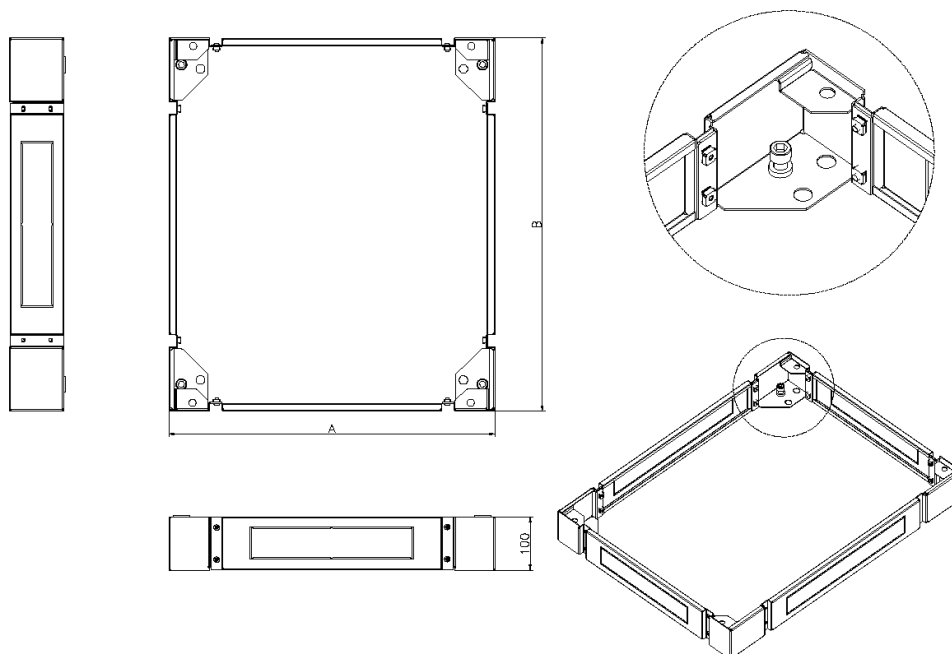

Excel Plinth 800 mm Wide x 1000 mm Deep for CR/ER Racks Black

Item Code: 542-980-BK

excel
without compromise.

Cable entry via blank plates on all sides

Cable entry knockouts x 4

Load Bearing

Takes both Levelling Feet and Castors

The plinth is manufactured with removable sides to further aid access for cabling and levelling purposes.

Product Specifications

Feature	Values
Model	Complete base kit
Material	Steel
Colour	Black
Suitable for cable patch	yes
Width	800 mm
Height	100 mm
Depth	1000 mm

Excel Plinth 800 mm Wide x 1000 mm Deep for CR/ER Racks Black

Item Code: 542-980-BK

excel
without compromise.

Product drawing

Part Number Table

Part Number	Description
542-960-BK	Excel Plinth 600 mm Wide x 1000 mm Deep for CR/ER Racks Black
542-960-GE	Excel Plinth 600 mm Wide x 1000 mm Deep for CR/ER Racks Grey White
542-962-GE	Environ Plinth 600 mm Wide x 1200 mm Deep for CR/ER Racks Grey White
542-966-BK	Excel Plinth 600 mm Wide x 600 mm Deep for CR/ER Racks Black
542-966-GE	Excel Plinth 600 mm Wide x 600 mm Deep for CR/ER Racks Grey White
542-968-BK	Excel Plinth 600 mm Wide x 800 mm Deep for CR/ER Racks Black
542-968-GE	Excel Plinth 600 mm Wide x 800 mm Deep for CR/ER Racks Grey White
542-980-BK	Excel Plinth 800 mm Wide x 1000 mm Deep for CR/ER Racks Black
542-980-GE	Excel Plinth 800 mm Wide x 1000 mm Deep for CR/ER Racks Grey White
542-982-BK	Environ Plinth 800 mm Wide x 1200 mm Deep for CR/ER Racks Black
542-986-BK	Excel Plinth 800 mm Wide x 600 mm Deep for CR/ER Racks Black
542-986-GE	Excel Plinth 800 mm Wide x 600 mm Deep for CR/ER Racks Grey White
542-988-BK	Excel Plinth 800 mm Wide x 800 mm Deep for CR/ER Racks Black

Excel Plinth 800 mm Wide x 1000 mm Deep for
CR/ER Racks Black

Item Code: 542-980-BK

542-988-GE

Excel Plinth 800 mm Wide x 800 mm Deep for CR/ER Racks Grey White

Excel is a world class premium performing end to end infrastructure solution designed,
Manufactured, supported and delivered without compromise.