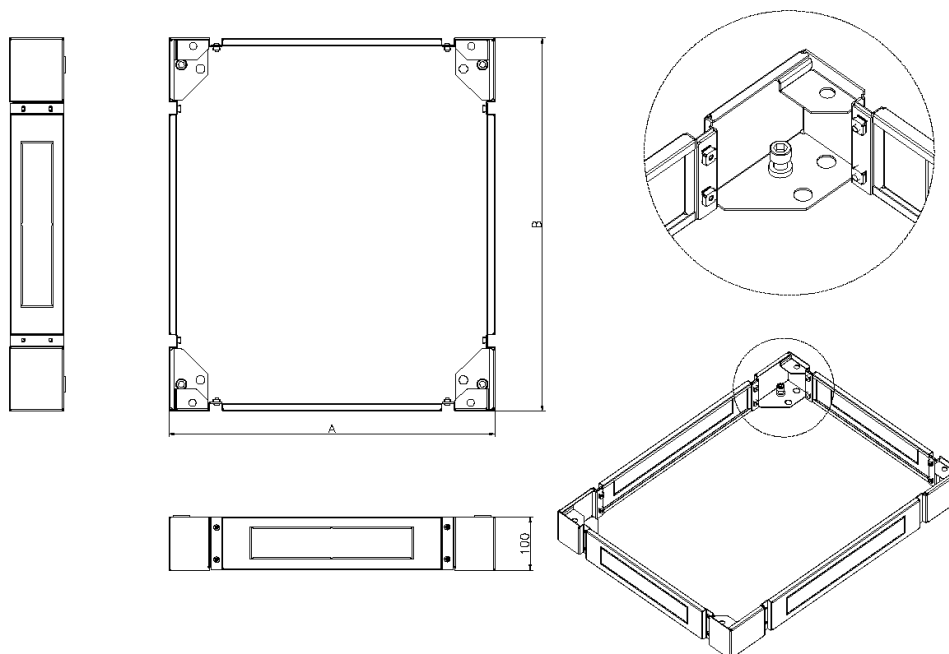

Excel Plinth 800 mm Wide x 1000 mm Deep for CR/ER Racks Black

Item Code: 542-980-BK

excel
without compromise.

Cable entry via blank plates on all sides

Cable entry knockouts x 4

Load Bearing

Takes both Levelling Feet and Castors

The plinth is manufactured with removable sides to further aid access for cabling and levelling purposes.

Product Specifications

Feature	Values
Model	Complete base kit
Material	Steel
Colour	Black
Suitable for cable patch	yes
Width	800 mm
Height	100 mm
Depth	1000 mm

Excel Plinth 800 mm Wide x 1000 mm Deep for CR/ER Racks Black

Item Code: 542-980-BK

excel
without compromise.

Product drawing

Part Number Table

Part Number	Description
542-960-BK	Excel Plinth 600 mm Wide x 1000 mm Deep for CR/ER Racks Black
542-960-GE	Excel Plinth 600 mm Wide x 1000 mm Deep for CR/ER Racks Grey White
542-962-GE	Environ Plinth 600 mm Wide x 1200 mm Deep for CR/ER Racks Grey White
542-966-BK	Excel Plinth 600 mm Wide x 600 mm Deep for CR/ER Racks Black
542-966-GE	Excel Plinth 600 mm Wide x 600 mm Deep for CR/ER Racks Grey White
542-968-BK	Excel Plinth 600 mm Wide x 800 mm Deep for CR/ER Racks Black
542-968-GE	Excel Plinth 600 mm Wide x 800 mm Deep for CR/ER Racks Grey White
542-980-BK	Excel Plinth 800 mm Wide x 1000 mm Deep for CR/ER Racks Black
542-980-GE	Excel Plinth 800 mm Wide x 1000 mm Deep for CR/ER Racks Grey White
542-982-BK	Environ Plinth 800 mm Wide x 1200 mm Deep for CR/ER Racks Black
542-986-BK	Excel Plinth 800 mm Wide x 600 mm Deep for CR/ER Racks Black
542-986-GE	Excel Plinth 800 mm Wide x 600 mm Deep for CR/ER Racks Grey White
542-988-BK	Excel Plinth 800 mm Wide x 800 mm Deep for CR/ER Racks Black

Excel Plinth 800 mm Wide x 1000 mm Deep for
CR/ER Racks Black

Item Code: 542-980-BK

542-988-GE

Excel Plinth 800 mm Wide x 800 mm Deep for CR/ER Racks Grey White

Excel is a world class premium performing end to end infrastructure solution designed,
Manufactured, supported and delivered without compromise.