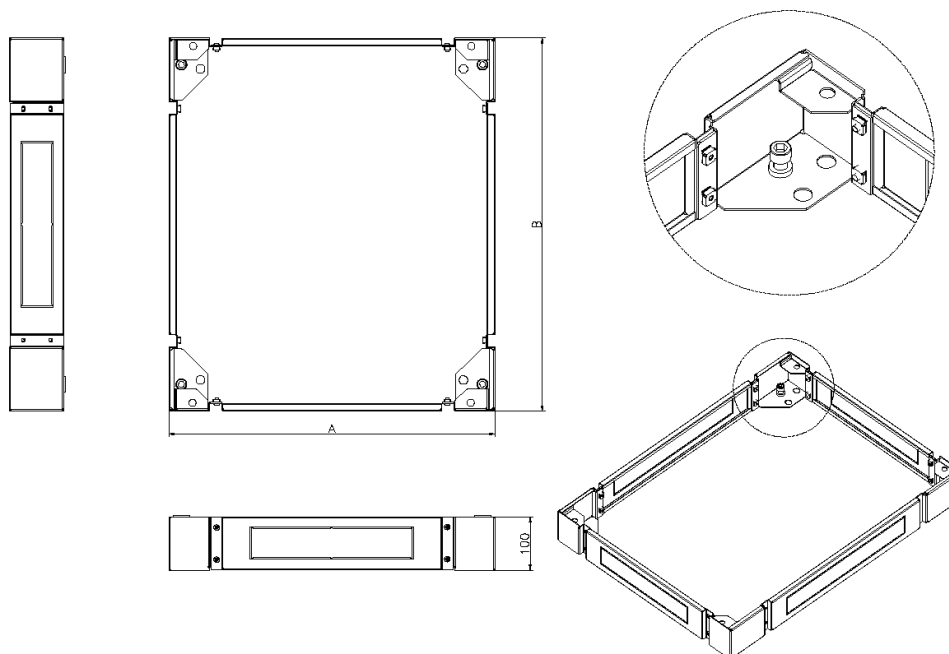

## Product Overview

Available as an option to suit all sizes of Excel Environ Racks, the plinth increases the overall height by approximately 100mm and allows for easy cable access into the base.

The plinth is manufactured with removable sides to further aid access for cabling and levelling purposes.

## Product Specifications

Feature	Values
Model	Complete base kit
Material	Steel
Colour	Black
Suitable for cable patch	yes
Width	800 mm
Height	100 mm
Depth	1000 mm

# Environ Plinth 800 mm Wide x 1000 mm Deep for CR/ER Racks Black

Item Code: 542-980-BK

**excel**  
without compromise.

## Product drawing