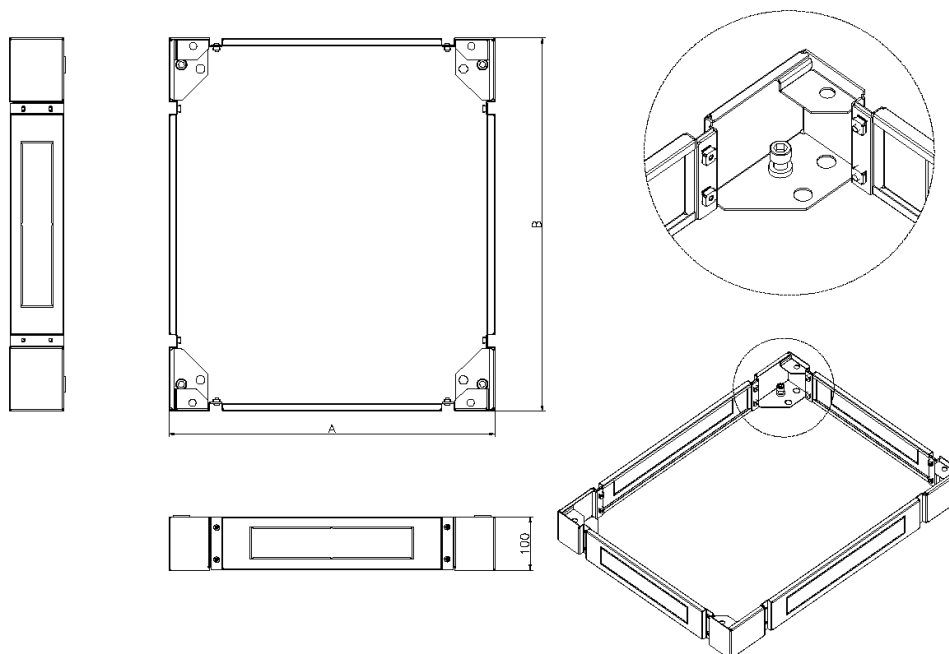

Environ Plinth 800 mm Wide x 1000 mm Deep for CR/ER Racks Black

Item Code: 542-980-BK

excel
without compromise.

✕ Cable entry via blank plates on all sides

✕ Cable entry knockouts x 4

✕ Load Bearing

✕ Takes both Levelling Feet and Castors

The plinth is manufactured with removable sides to further aid access for cabling and levelling purposes.

Product Specifications

Feature	Values
Model	Complete base kit
Material	Steel
Colour	Black
Suitable for cable patch	yes
Width	800 mm
Height	100 mm
Depth	1000 mm

Environ Plinth 800 mm Wide x 1000 mm Deep for CR/ER Racks Black

Item Code: 542-980-BK

excel
without compromise.

Product drawing

Part Number Table

Part Number	Description
542-960-BK	Environ Plinth 600 mm Wide x 1000 mm Deep for CR/ER Racks Black
542-960-GE	Environ Plinth 600 mm Wide x 1000 mm Deep for CR/ER Racks Grey White
542-962-GE	Environ Plinth 600 mm Wide x 1200 mm Deep for CR/ER Racks Grey White
542-966-BK	Environ Plinth 600 mm Wide x 600 mm Deep for CR/ER Racks Black
542-966-GE	Environ Plinth 600 mm Wide x 600 mm Deep for CR/ER Racks Grey White
542-968-BK	Environ Plinth 600 mm Wide x 800 mm Deep for CR/ER Racks Black
542-968-GE	Environ Plinth 600 mm Wide x 800 mm Deep for CR/ER Racks Grey White
542-980-BK	Environ Plinth 800 mm Wide x 1000 mm Deep for CR/ER Racks Black
542-980-GE	Environ Plinth 800 mm Wide x 1000 mm Deep for CR/ER Racks Grey White
542-982-BK	Environ Plinth 800 mm Wide x 1200 mm Deep for CR/ER Racks Black
542-986-BK	Environ Plinth 800 mm Wide x 600 mm Deep for CR/ER Racks Black
542-986-GE	Environ Plinth 800 mm Wide x 600 mm Deep for CR/ER Racks Grey White
542-988-BK	Environ Plinth 800 mm Wide x 800 mm Deep for CR/ER Racks Black

Environ Plinth 800 mm Wide x 1000 mm Deep for
CR/ER Racks Black

Item Code: 542-980-BK

542-988-GE

Environ Plinth 800 mm Wide x 800 mm Deep for CR/ER Racks Grey White

Excel is a world class premium performing end to end infrastructure solution designed,
Manufactured, supported and delivered without compromise.