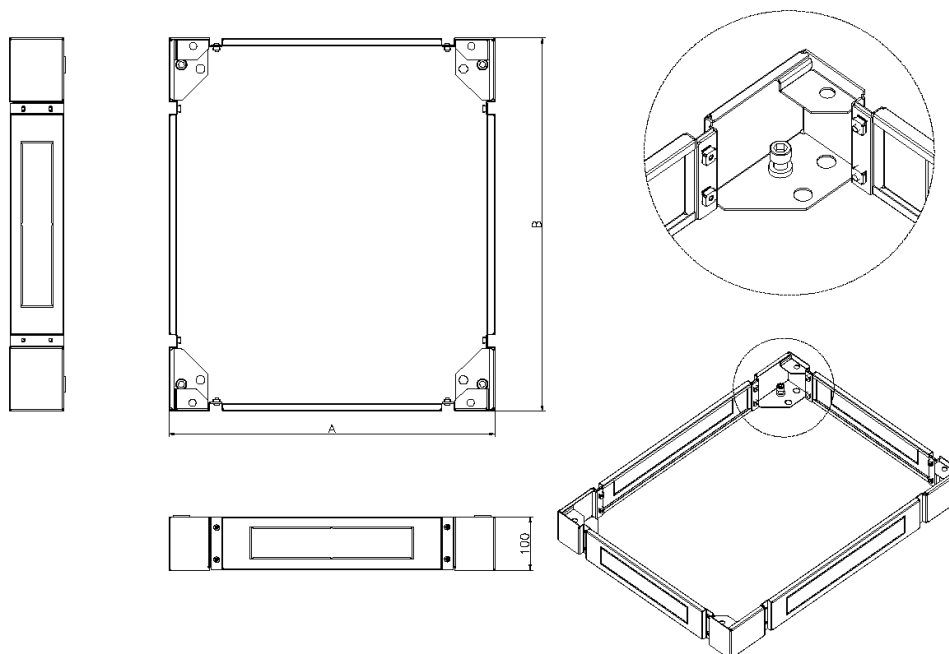

Environ Plinth 800 mm Wide x 1000 mm Deep for CR/ER Racks Black

Item Code: 542-980-BK

✕ Cable entry via blank plates on all sides

✕ Cable entry knockouts x 4

✕ Load Bearing

✕ Takes both Levelling Feet and Castors

The plinth is manufactured with removable sides to further aid access for cabling and levelling purposes.

Product Specifications

Feature	Values
Model	Complete base kit
Material	Steel
Colour	Black
Suitable for cable patch	yes
Width	800 mm
Height	100 mm
Depth	1000 mm

Environ Plinth 800 mm Wide x 1000 mm Deep for CR/ER Racks Black

Item Code: 542-980-BK

excel
without compromise.

Product drawing

Part Number Table

Part Number	Description
542-960-BK	Environ Plinth 600 mm Wide x 1000 mm Deep for CR/ER Racks Black
542-960-GE	Environ Plinth 600 mm Wide x 1000 mm Deep for CR/ER Racks Grey White
542-962-GE	Environ Plinth 600 mm Wide x 1200 mm Deep for CR/ER Racks Grey White
542-966-BK	Environ Plinth 600 mm Wide x 600 mm Deep for CR/ER Racks Black
542-966-GE	Environ Plinth 600 mm Wide x 600 mm Deep for CR/ER Racks Grey White
542-968-BK	Environ Plinth 600 mm Wide x 800 mm Deep for CR/ER Racks Black
542-968-GE	Environ Plinth 600 mm Wide x 800 mm Deep for CR/ER Racks Grey White
542-980-BK	Environ Plinth 800 mm Wide x 1000 mm Deep for CR/ER Racks Black
542-980-GE	Environ Plinth 800 mm Wide x 1000 mm Deep for CR/ER Racks Grey White
542-982-BK	Environ Plinth 800 mm Wide x 1200 mm Deep for CR/ER Racks Black
542-986-BK	Environ Plinth 800 mm Wide x 600 mm Deep for CR/ER Racks Black
542-986-GE	Environ Plinth 800 mm Wide x 600 mm Deep for CR/ER Racks Grey White
542-988-BK	Environ Plinth 800 mm Wide x 800 mm Deep for CR/ER Racks Black

Environ Plinth 800 mm Wide x 1000 mm Deep for
CR/ER Racks Black

Item Code: 542-980-BK

542-988-GE

Environ Plinth 800 mm Wide x 800 mm Deep for CR/ER Racks Grey White

Excel is a world class premium performing end to end infrastructure solution designed,
Manufactured, supported and delivered without compromise.