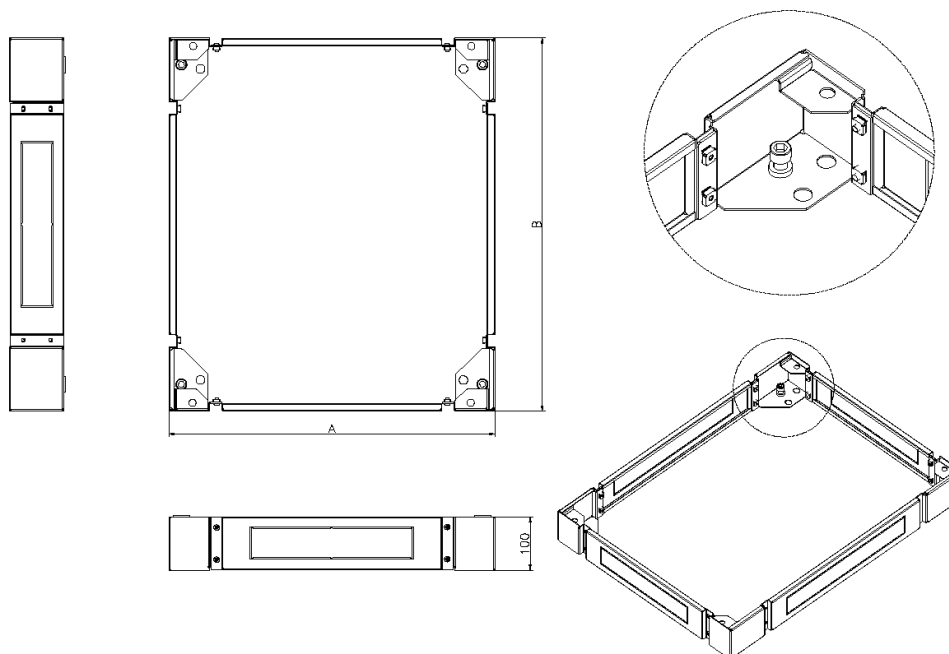

Environ Plinth 800 mm Wide x 1000 mm Deep for CR/ER Racks Grey White

Item Code: 542-980-GE

excel
without compromise.

✕ Cable entry via blank plates on all sides

✕ Cable entry knockouts x 4

✕ Load Bearing

✕ Takes both Levelling Feet and Castors

The plinth is manufactured with removable sides to further aid access for cabling and levelling purposes.

Product Specifications

Feature	Values
Model	Complete base kit
Material	Steel
Colour	Grey White
Suitable for cable patch	yes
Width	800 mm
Height	100 mm
Depth	1000 mm

Environ Plinth 800 mm Wide x 1000 mm Deep for CR/ER Racks Grey White

Item Code: 542-980-GE

excel
without compromise.

Product drawing

Part Number Table

Part Number	Description
542-960-BK	Environ Plinth 600 mm Wide x 1000 mm Deep for CR/ER Racks Black
542-960-GE	Environ Plinth 600 mm Wide x 1000 mm Deep for CR/ER Racks Grey White
542-962-GE	Environ Plinth 600 mm Wide x 1200 mm Deep for CR/ER Racks Grey White
542-966-BK	Environ Plinth 600 mm Wide x 600 mm Deep for CR/ER Racks Black
542-966-GE	Environ Plinth 600 mm Wide x 600 mm Deep for CR/ER Racks Grey White
542-968-BK	Environ Plinth 600 mm Wide x 800 mm Deep for CR/ER Racks Black
542-968-GE	Environ Plinth 600 mm Wide x 800 mm Deep for CR/ER Racks Grey White
542-980-BK	Environ Plinth 800 mm Wide x 1000 mm Deep for CR/ER Racks Black
542-980-GE	Environ Plinth 800 mm Wide x 1000 mm Deep for CR/ER Racks Grey White
542-982-BK	Environ Plinth 800 mm Wide x 1200 mm Deep for CR/ER Racks Black
542-986-BK	Environ Plinth 800 mm Wide x 600 mm Deep for CR/ER Racks Black
542-986-GE	Environ Plinth 800 mm Wide x 600 mm Deep for CR/ER Racks Grey White
542-988-BK	Environ Plinth 800 mm Wide x 800 mm Deep for CR/ER Racks Black