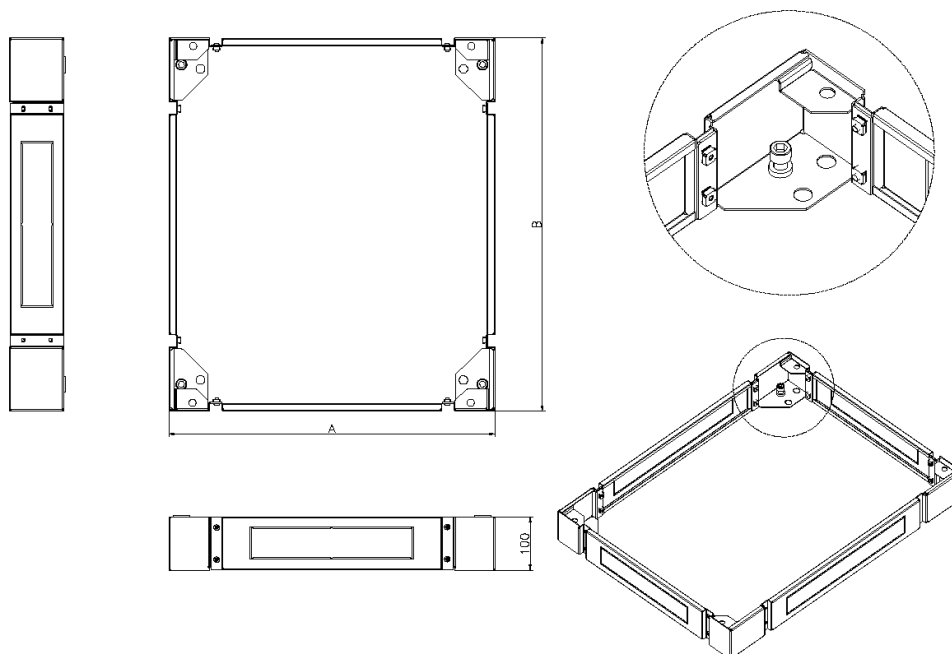

## Product Overview

Available as an option to suit all sizes of Excel Environ Racks, the plinth increases the overall height by approximately 100mm and allows for easy cable access into the base.

The plinth is manufactured with removable sides to further aid access for cabling and levelling purposes.

## Product Specifications

Feature	Values
Model	Complete base kit
Material	Steel
Colour	Grey White
Suitable for cable patch	yes
Width	800 mm
Height	100 mm
Depth	1000 mm

# Excel Plinth 800 mm Wide x 1000 mm Deep for CR/ER Racks Grey White

Item Code: 542-980-GE

**excel**  
without compromise.

## Product drawing