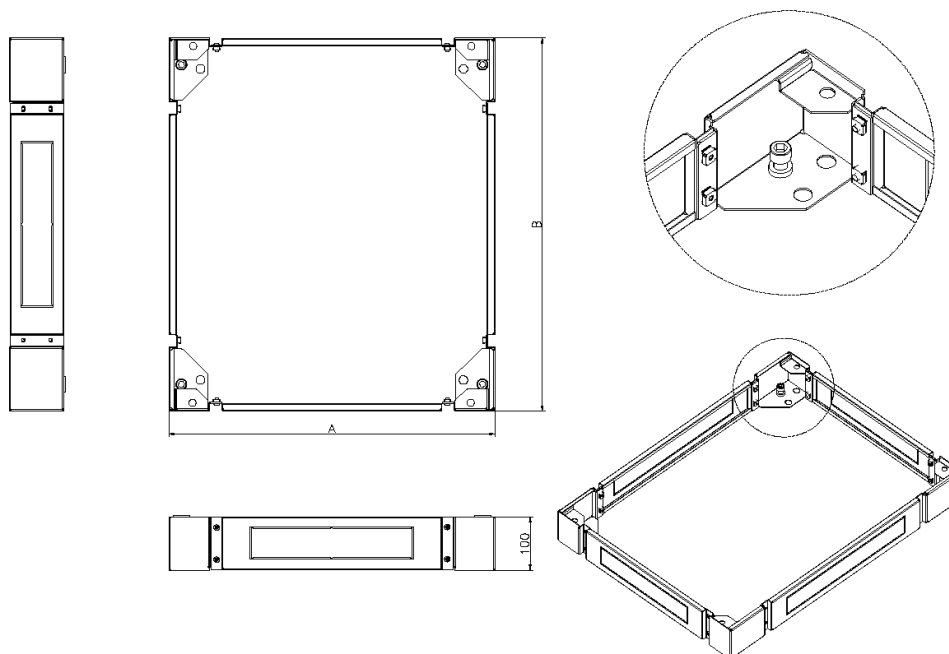

## Product Overview

Available as an option to suit all sizes of Excel Environ Racks, the plinth increases the overall height by approximately 100mm and allows for easy cable access into the base.

The plinth is manufactured with removable sides to further aid access for cabling and levelling purposes.

## Product Specifications

Feature	Values
Model	Complete base kit
Material	Steel
Colour	Black
Suitable for cable patch	yes
Width	800 mm
Height	100 mm
Depth	1200 mm

# Environ Plinth 800 mm Wide x 1200 mm Deep for CR/ER Racks Black

Item Code: 542-982-BK

**excel**  
without compromise.

## Product drawing