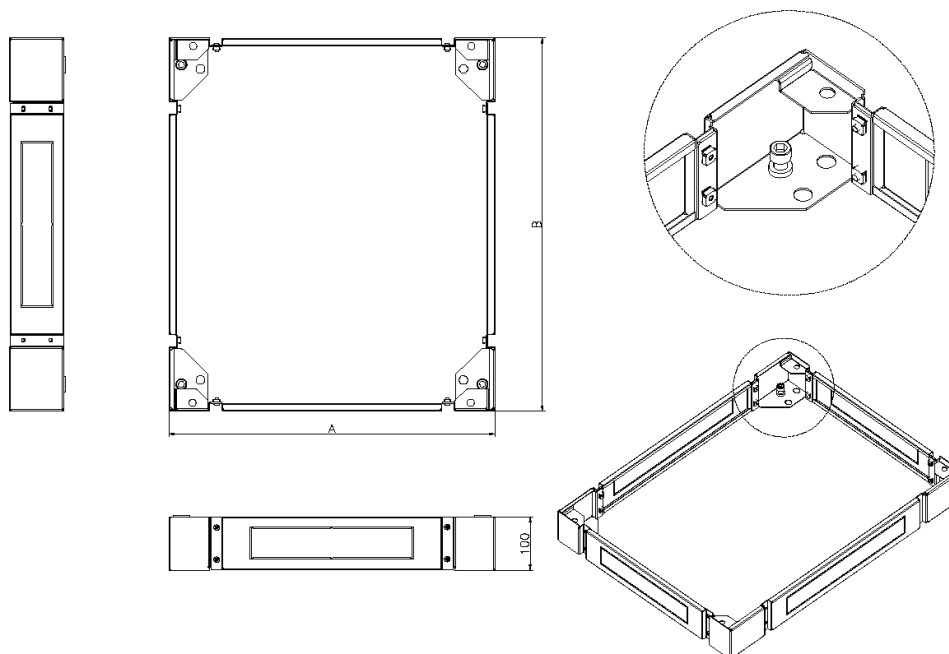

## Product Overview

Available as an option to suit all sizes of Excel Environ Racks, the plinth increases the overall height by approximately 100mm and allows for easy cable access into the base.

The plinth is manufactured with removable sides to further aid access for cabling and levelling purposes.

## Product Specifications

Feature	Values
Model	Complete base kit
Material	Steel
Colour	Black
Suitable for cable patch	yes
Width	800 mm
Height	100 mm
Depth	600 mm

# Environ Plinth 800 mm Wide x 600 mm Deep for CR/ER Racks Black

Item Code: 542-986-BK

**excel**  
without compromise.

## Product drawing