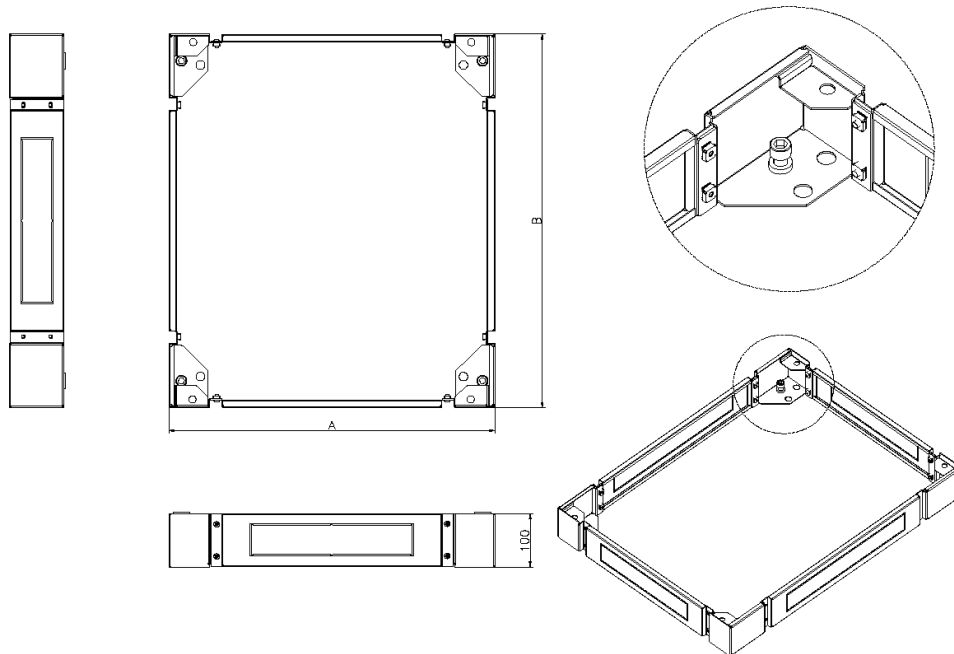

Product Overview

Available as an option to suit all sizes of Excel Environ Racks, the plinth increases the overall height by approximately 100mm and allows for easy cable access into the base.

The plinth is manufactured with removable sides to further aid access for cabling and levelling purposes.

Product Specifications

Excel Plinth 800 mm Wide x 600 mm Deep for CR/ER Racks Black

Part Code: 542-986-BK

sales@excel-networking.com
excel-networking.com

Feature	Values
Model	Complete base kit
Material	Steel
Colour	Black
Suitable for cable patch	yes
Width	800 mm
Height	100 mm
Depth	600 mm

Product drawing

Excel Plinth 800 mm Wide x 600 mm Deep for CR/ER Racks Black

Part Code: 542-986-BK

sales@excel-networking.com
excel-networking.com

Part Code Table

Part Code	Description
542-960-BK	Excel Plinth 600 mm Wide x 1000 mm Deep for CR/ER Racks Black
542-960-GE	Excel Plinth 600 mm Wide x 1000 mm Deep for CR/ER Racks Grey White
542-962-GE	Environ Plinth 600 mm Wide x 1200 mm Deep for CR/ER Racks Grey White
542-966-BK	Excel Plinth 600 mm Wide x 600 mm Deep for CR/ER Racks Black
542-966-GE	Excel Plinth 600 mm Wide x 600 mm Deep for CR/ER Racks Grey White
542-968-BK	Excel Plinth 600 mm Wide x 800 mm Deep for CR/ER Racks Black
542-968-GE	Excel Plinth 600 mm Wide x 800 mm Deep for CR/ER Racks Grey White
542-980-BK	Excel Plinth 800 mm Wide x 1000 mm Deep for CR/ER Racks Black
542-980-GE	Excel Plinth 800 mm Wide x 1000 mm Deep for CR/ER Racks Grey White
542-982-BK	Environ Plinth 800 mm Wide x 1200 mm Deep for CR/ER Racks Black
542-986-BK	Excel Plinth 800 mm Wide x 600 mm Deep for CR/ER Racks Black
542-986-GE	Excel Plinth 800 mm Wide x 600 mm Deep for CR/ER Racks Grey White
542-988-BK	Excel Plinth 800 mm Wide x 800 mm Deep for CR/ER Racks Black
542-988-GE	Excel Plinth 800 mm Wide x 800 mm Deep for CR/ER Racks Grey White