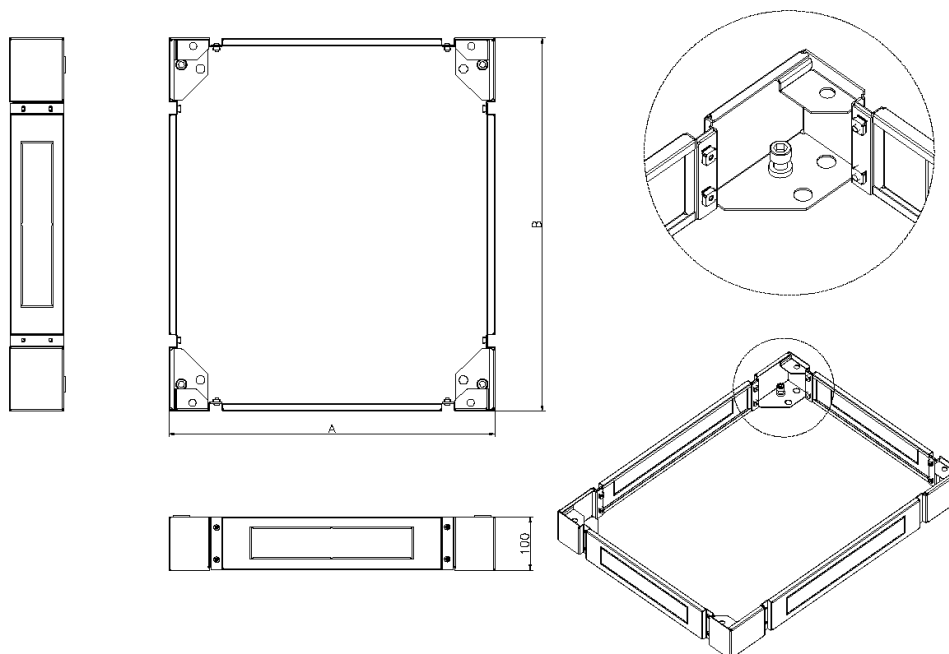

Excel Plinth 800 mm Wide x 600 mm Deep for CR/ER Racks Black

Item Code: 542-986-BK

excel
without compromise.

Cable entry via blank plates on all sides

Cable entry knockouts x 4

Load Bearing

Takes both Levelling Feet and Castors

The plinth is manufactured with removable sides to further aid access for cabling and levelling purposes.

Product Specifications

Feature	Values
Model	Complete base kit
Material	Steel
Colour	Black
Suitable for cable patch	yes
Width	800 mm
Height	100 mm
Depth	600 mm

Excel Plinth 800 mm Wide x 600 mm Deep for CR/ER Racks Black

Item Code: 542-986-BK

excel
without compromise.

Product drawing

Part Number Table

Part Number	Description
542-960-BK	Excel Plinth 600 mm Wide x 1000 mm Deep for CR/ER Racks Black
542-960-GE	Excel Plinth 600 mm Wide x 1000 mm Deep for CR/ER Racks Grey White
542-962-GE	Environ Plinth 600 mm Wide x 1200 mm Deep for CR/ER Racks Grey White
542-966-BK	Excel Plinth 600 mm Wide x 600 mm Deep for CR/ER Racks Black
542-966-GE	Excel Plinth 600 mm Wide x 600 mm Deep for CR/ER Racks Grey White
542-968-BK	Excel Plinth 600 mm Wide x 800 mm Deep for CR/ER Racks Black
542-968-GE	Excel Plinth 600 mm Wide x 800 mm Deep for CR/ER Racks Grey White
542-980-BK	Excel Plinth 800 mm Wide x 1000 mm Deep for CR/ER Racks Black
542-980-GE	Excel Plinth 800 mm Wide x 1000 mm Deep for CR/ER Racks Grey White
542-982-BK	Environ Plinth 800 mm Wide x 1200 mm Deep for CR/ER Racks Black
542-986-BK	Excel Plinth 800 mm Wide x 600 mm Deep for CR/ER Racks Black
542-986-GE	Excel Plinth 800 mm Wide x 600 mm Deep for CR/ER Racks Grey White
542-988-BK	Excel Plinth 800 mm Wide x 800 mm Deep for CR/ER Racks Black

Excel Plinth 800 mm Wide x 600 mm Deep for
CR/ER Racks Black

Item Code: 542-986-BK

542-988-GE

Excel Plinth 800 mm Wide x 800 mm Deep for CR/ER Racks Grey White

Excel is a world class premium performing end to end infrastructure solution designed,
Manufactured, supported and delivered without compromise.