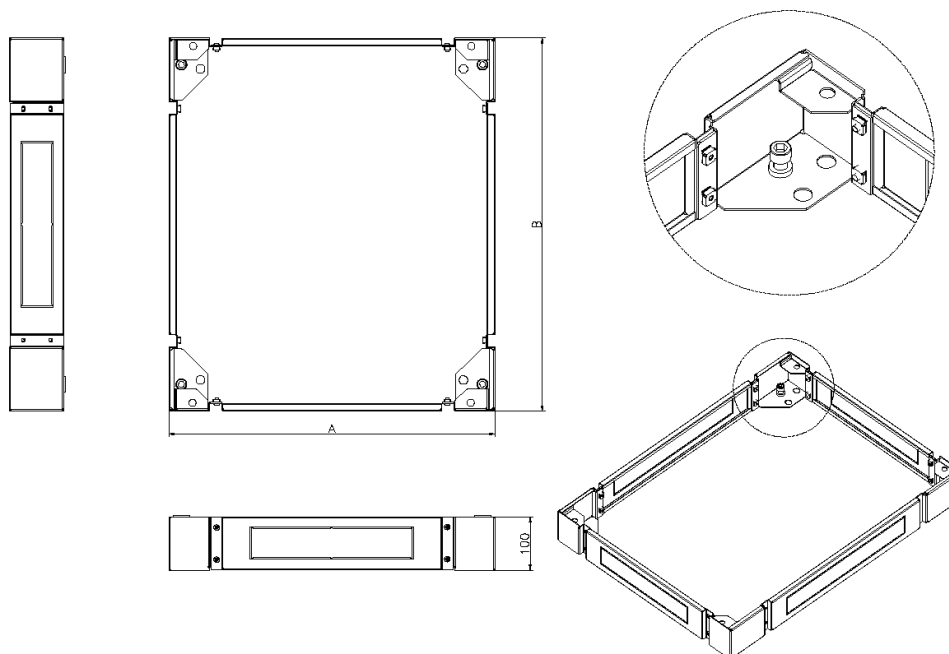

Environ Plinth 800 mm Wide x 600 mm Deep for CR/ER Racks Grey White

Item Code: 542-986-GE

excel
without compromise.

Product drawing

Part Number Table

Part Number	Description
542-960-BK	Environ Plinth 600 mm Wide x 1000 mm Deep for CR/ER Racks Black
542-960-GE	Environ Plinth 600 mm Wide x 1000 mm Deep for CR/ER Racks Grey White
542-962-GE	Environ Plinth 600 mm Wide x 1200 mm Deep for CR/ER Racks Grey White
542-966-BK	Environ Plinth 600 mm Wide x 600 mm Deep for CR/ER Racks Black
542-966-GE	Environ Plinth 600 mm Wide x 600 mm Deep for CR/ER Racks Grey White
542-968-BK	Environ Plinth 600 mm Wide x 800 mm Deep for CR/ER Racks Black
542-968-GE	Environ Plinth 600 mm Wide x 800 mm Deep for CR/ER Racks Grey White
542-980-BK	Environ Plinth 800 mm Wide x 1000 mm Deep for CR/ER Racks Black
542-980-GE	Environ Plinth 800 mm Wide x 1000 mm Deep for CR/ER Racks Grey White
542-982-BK	Environ Plinth 800 mm Wide x 1200 mm Deep for CR/ER Racks Black
542-986-BK	Environ Plinth 800 mm Wide x 600 mm Deep for CR/ER Racks Black
542-986-GE	Environ Plinth 800 mm Wide x 600 mm Deep for CR/ER Racks Grey White
542-988-BK	Environ Plinth 800 mm Wide x 800 mm Deep for CR/ER Racks Black