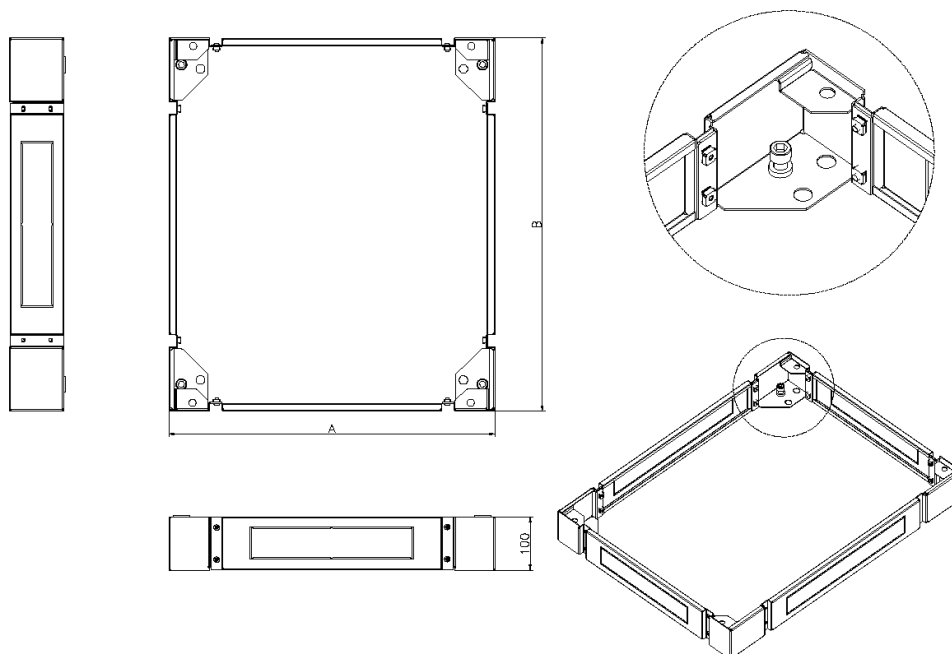

Excel Plinth 800 mm Wide x 800 mm Deep for CR/ER Racks Black

Item Code: 542-988-BK

excel
without compromise.

Cable entry via blank plates on all sides

Cable entry knockouts x 4

Load Bearing

Takes both Levelling Feet and Castors

The plinth is manufactured with removable sides to further aid access for cabling and levelling purposes.

Product Specifications

Feature	Values
Model	Complete base kit
Material	Steel
Colour	Black
Suitable for cable patch	yes
Width	800 mm
Height	100 mm
Depth	800 mm

Excel Plinth 800 mm Wide x 800 mm Deep for CR/ER Racks Black

Item Code: 542-988-BK

excel
without compromise.

Product drawing

Part Number Table

Part Number	Description
542-960-BK	Excel Plinth 600 mm Wide x 1000 mm Deep for CR/ER Racks Black
542-960-GE	Excel Plinth 600 mm Wide x 1000 mm Deep for CR/ER Racks Grey White
542-962-GE	Environ Plinth 600 mm Wide x 1200 mm Deep for CR/ER Racks Grey White
542-966-BK	Excel Plinth 600 mm Wide x 600 mm Deep for CR/ER Racks Black
542-966-GE	Excel Plinth 600 mm Wide x 600 mm Deep for CR/ER Racks Grey White
542-968-BK	Excel Plinth 600 mm Wide x 800 mm Deep for CR/ER Racks Black
542-968-GE	Excel Plinth 600 mm Wide x 800 mm Deep for CR/ER Racks Grey White
542-980-BK	Excel Plinth 800 mm Wide x 1000 mm Deep for CR/ER Racks Black
542-980-GE	Excel Plinth 800 mm Wide x 1000 mm Deep for CR/ER Racks Grey White
542-982-BK	Environ Plinth 800 mm Wide x 1200 mm Deep for CR/ER Racks Black
542-986-BK	Excel Plinth 800 mm Wide x 600 mm Deep for CR/ER Racks Black
542-986-GE	Excel Plinth 800 mm Wide x 600 mm Deep for CR/ER Racks Grey White
542-988-BK	Excel Plinth 800 mm Wide x 800 mm Deep for CR/ER Racks Black

Excel Plinth 800 mm Wide x 800 mm Deep for
CR/ER Racks Black

Item Code: 542-988-BK

542-988-GE

Excel Plinth 800 mm Wide x 800 mm Deep for CR/ER Racks Grey White

Excel is a world class premium performing end to end infrastructure solution designed,
Manufactured, supported and delivered without compromise.