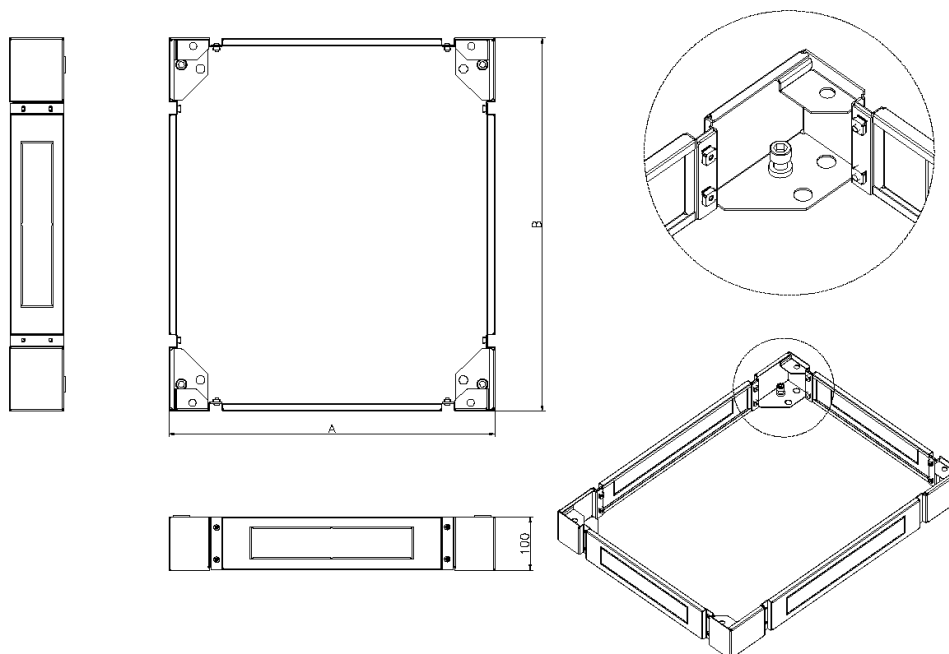

## Product Overview

Available as an option to suit all sizes of Excel Environ Racks, the plinth increases the overall height by approximately 100mm and allows for easy cable access into the base.

The plinth is manufactured with removable sides to further aid access for cabling and levelling purposes.

## Product Specifications

Feature	Values
Model	Complete base kit
Material	Steel
Colour	Grey White
Suitable for cable patch	yes
Width	800 mm
Height	100 mm
Depth	800 mm

# Excel Plinth 800 mm Wide x 800 mm Deep for CR/ER Racks Grey White

Item Code: 542-988-GE

**excel**  
without compromise.

## Product drawing