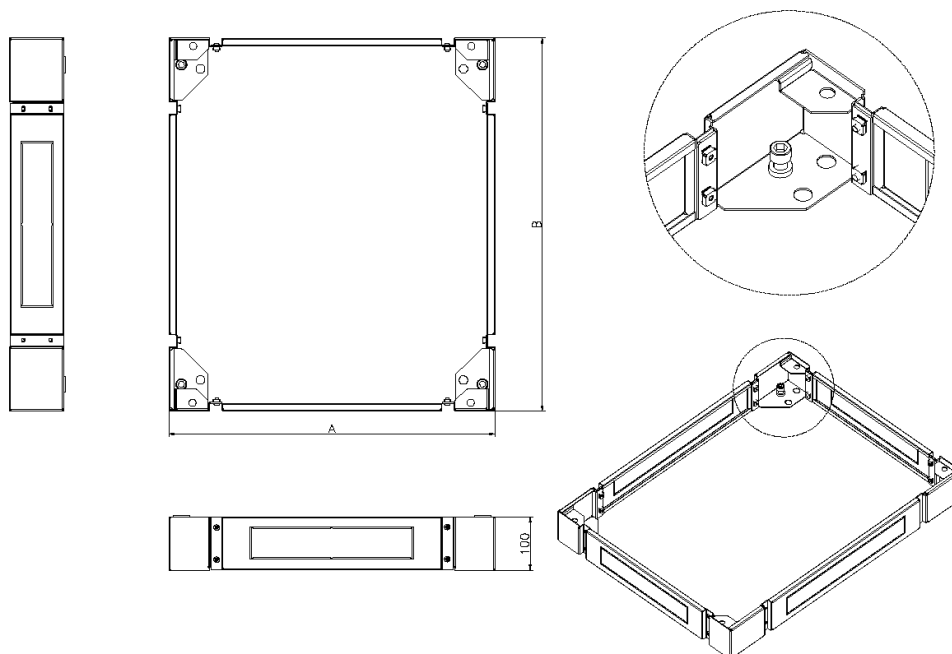

Environ Plinth for CR/ER Racks 800mm Wide x 800mm Deep - Grey White

Item Code: 542-988-GE

excel
without compromise.

Product drawing

Part Number Table

Part Number	Description
542-960-BK	Environ Plinth for CR/ER Racks 600mm Wide x 1000mm Deep - Black
542-960-GE	Environ Plinth for CR/ER Racks 600mm Wide x 1000mm Deep - Grey White
542-962-GE	Environ Plinth for CR/ER Racks 600mm Wide x 1200mm Deep - Grey White
542-966-BK	Environ Plinth for CR/ER Racks 600mm Wide x 600mm Deep - Black
542-966-GE	Environ Plinth for CR/ER Racks 600mm Wide x 600mm Deep - Grey White
542-968-BK	Environ Plinth for CR/ER Racks 600mm Wide x 800mm Deep - Black
542-968-GE	Environ Plinth for CR/ER Racks 600mm Wide x 800mm Deep - Grey White
542-980-BK	Environ Plinth for CR/ER Racks 800mm Wide x 1000mm Deep - Black
542-980-GE	Environ Plinth for CR/ER Racks 800mm Wide x 1000mm Deep - Grey White
542-982-BK	Environ Plinth for CR/ER Racks 800mm Wide x 1200mm Deep - Black
542-986-BK	Environ Plinth for CR/ER Racks 800mm Wide x 600mm Deep - Black
542-986-GE	Environ Plinth for CR/ER Racks 800mm Wide x 600mm Deep - Grey White
542-988-BK	Environ Plinth for CR/ER Racks 800mm Wide x 800mm Deep - Black