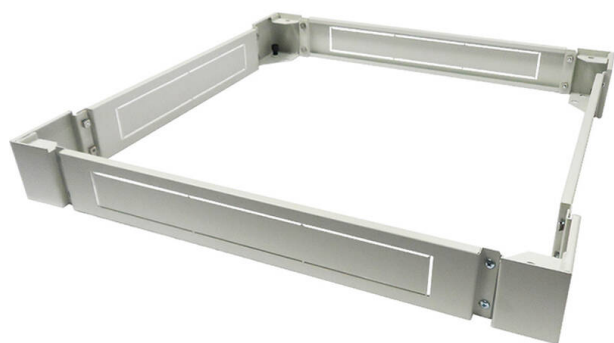

# Excel Plinth 800 mm Wide x 800 mm Deep for CR/ER Racks Grey White

Item Code: 542-988-GE

**excel**  
without compromise.

Cable entry via blank plates on all sides

Cable entry knockouts x 4

Load Bearing

Takes both Levelling Feet and Castors

## Product Overview

Available as an option to suit all sizes of Excel Environ Racks, the plinth increases the overall height by approximately 100mm and allows for easy cable access into the base.

The plinth is manufactured with removable sides to further aid access for cabling and levelling purposes.

## Product Specifications

Feature	Values
Model	Complete base kit
Material	Steel
Colour	Grey White
Suitable for cable patch	yes
Width	800 mm
Height	100 mm
Depth	800 mm

# Excel Plinth 800 mm Wide x 800 mm Deep for CR/ER Racks Grey White

Item Code: 542-988-GE

**excel**  
without compromise.