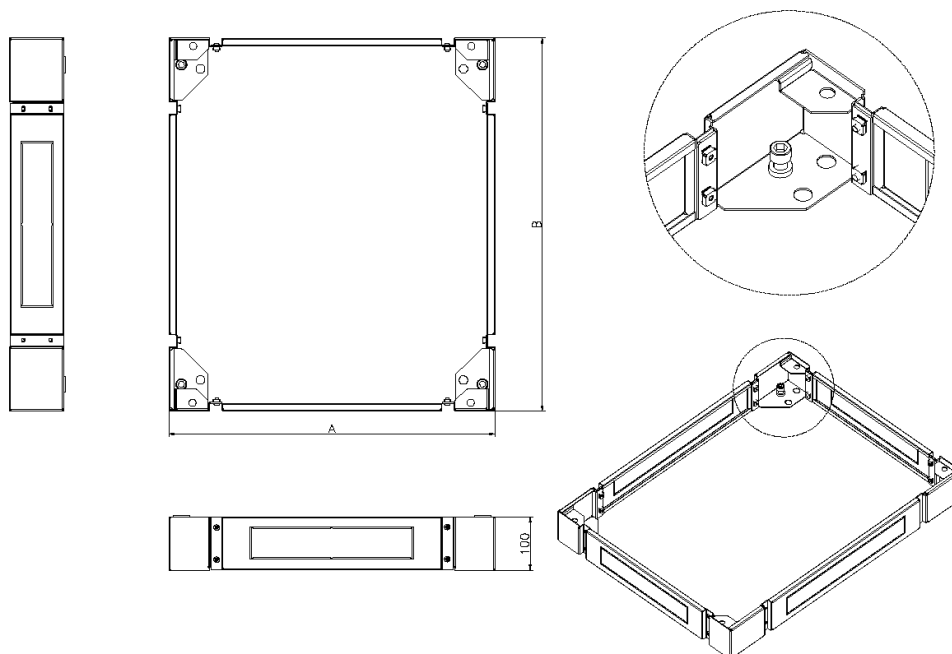

Environ Plinth 800 mm Wide x 800 mm Deep for CR/ER Racks Grey White

Item Code: 542-988-GE

excel
without compromise.

✕ Cable entry via blank plates on all sides

✕ Cable entry knockouts x 4

✕ Load Bearing

✕ Takes both Levelling Feet and Castors

The plinth is manufactured with removable sides to further aid access for cabling and levelling purposes.

Product Specifications

Feature	Values
Model	Complete base kit
Material	Steel
Colour	Grey White
Suitable for cable patch	yes
Width	800 mm
Height	100 mm
Depth	800 mm

Environ Plinth 800 mm Wide x 800 mm Deep for CR/ER Racks Grey White

Item Code: 542-988-GE

excel
without compromise.

Product drawing

Part Number Table

Part Number	Description
542-960-BK	Environ Plinth 600 mm Wide x 1000 mm Deep for CR/ER Racks Black
542-960-GE	Environ Plinth 600 mm Wide x 1000 mm Deep for CR/ER Racks Grey White
542-962-GE	Environ Plinth 600 mm Wide x 1200 mm Deep for CR/ER Racks Grey White
542-966-BK	Environ Plinth 600 mm Wide x 600 mm Deep for CR/ER Racks Black
542-966-GE	Environ Plinth 600 mm Wide x 600 mm Deep for CR/ER Racks Grey White
542-968-BK	Environ Plinth 600 mm Wide x 800 mm Deep for CR/ER Racks Black
542-968-GE	Environ Plinth 600 mm Wide x 800 mm Deep for CR/ER Racks Grey White
542-980-BK	Environ Plinth 800 mm Wide x 1000 mm Deep for CR/ER Racks Black
542-980-GE	Environ Plinth 800 mm Wide x 1000 mm Deep for CR/ER Racks Grey White
542-982-BK	Environ Plinth 800 mm Wide x 1200 mm Deep for CR/ER Racks Black
542-986-BK	Environ Plinth 800 mm Wide x 600 mm Deep for CR/ER Racks Black
542-986-GE	Environ Plinth 800 mm Wide x 600 mm Deep for CR/ER Racks Grey White
542-988-BK	Environ Plinth 800 mm Wide x 800 mm Deep for CR/ER Racks Black