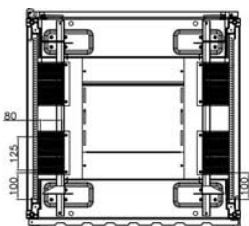

### Dessins de produits

Front

Side

Rear

Roof

Base

#### Overall Dimensions

##### Heights

29U = 1422 mm High

42U = 2000 mm High

47U = 2223 mm High

*the casters add 72 mm to the height*