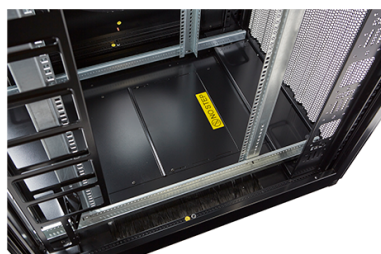

### Images du produit

Four-way brush entry roof panel

Quick-slam latch side panels

2-point lock wave vented front door

3-point wardrobe vented rear doors

Large brush strip entry

High-density vertical cable management