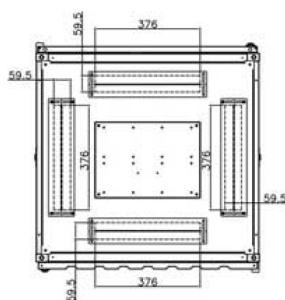

### Dessins de produits

Front

Side

Rear

Roof

Base

#### Overall Dimensions

##### Heights

29U = 1422 mm High

42U = 2000 mm High

47U = 2223 mm High

*the casters add 72 mm to the height*

##### Width

800 mm Wide