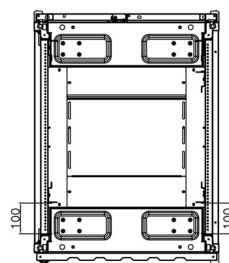

sales@excel-networking.com
excel-networking.com

Product drawings

Front

Side

Rear

Roof

Base

Overall Dimensions

Heights

29U = 1422 mm High

42U = 2000 mm High

47U = 2223 mm High

the casters add 72 mm to the height

Width

600 mm Wide

Depths