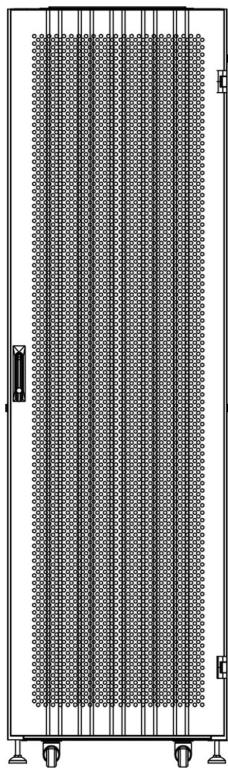

Part Code: 544-47610-WDBN-GW

sales@excel-networking.com
excel-networking.com

Exploded view

Environ SR600 47U Rack 600x1000mm W/Vented (F) D/Vented (R) B/Panels No/Mgmt Grey White

Part Code: 544-47610-WDBN-GW

sales@excel-networking.com
excel-networking.com

Product drawings

Front

Side

Rear

Roof

Base

Overall Dimensions

Heights

29U = 1422 mm High

42U = 2000 mm High

47U = 2223 mm High

the casters add 72 mm to the height

Width

600 mm Wide

Depths