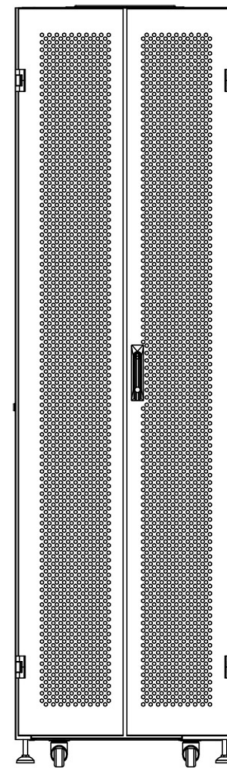

Mounting Profile	Front and rear
Type of profile rail	L-shaped
Number of doors	2
Type of ventilation	Passive
Width	600 mm
Height	2223 mm
Depth	1000 mm
Modular spacing	19 inch
Number of rack units (RU)	47
Max. load capacity	1500 kg
With roof plate	yes
With earthing	yes
With front door	yes
Front door material	Steel
Front door locking system	Two-point
With rear door	yes
Rear door material	Steel
Rear door locking system	Three-point
Side panels included	yes
With vertical cable management	no
Material	Steel
Type of surface	Powder coated
Colour	Grey White
RAL-number	9002
Flat-packed	no

sales@excel-networking.com
excel-networking.com

Product drawings

Front

Side

Rear

Roof

Base

Overall Dimensions

Heights

29U = 1422 mm High

42U = 2000 mm High

47U = 2223 mm High

the casters add 72 mm to the height

Width

600 mm Wide

Depths