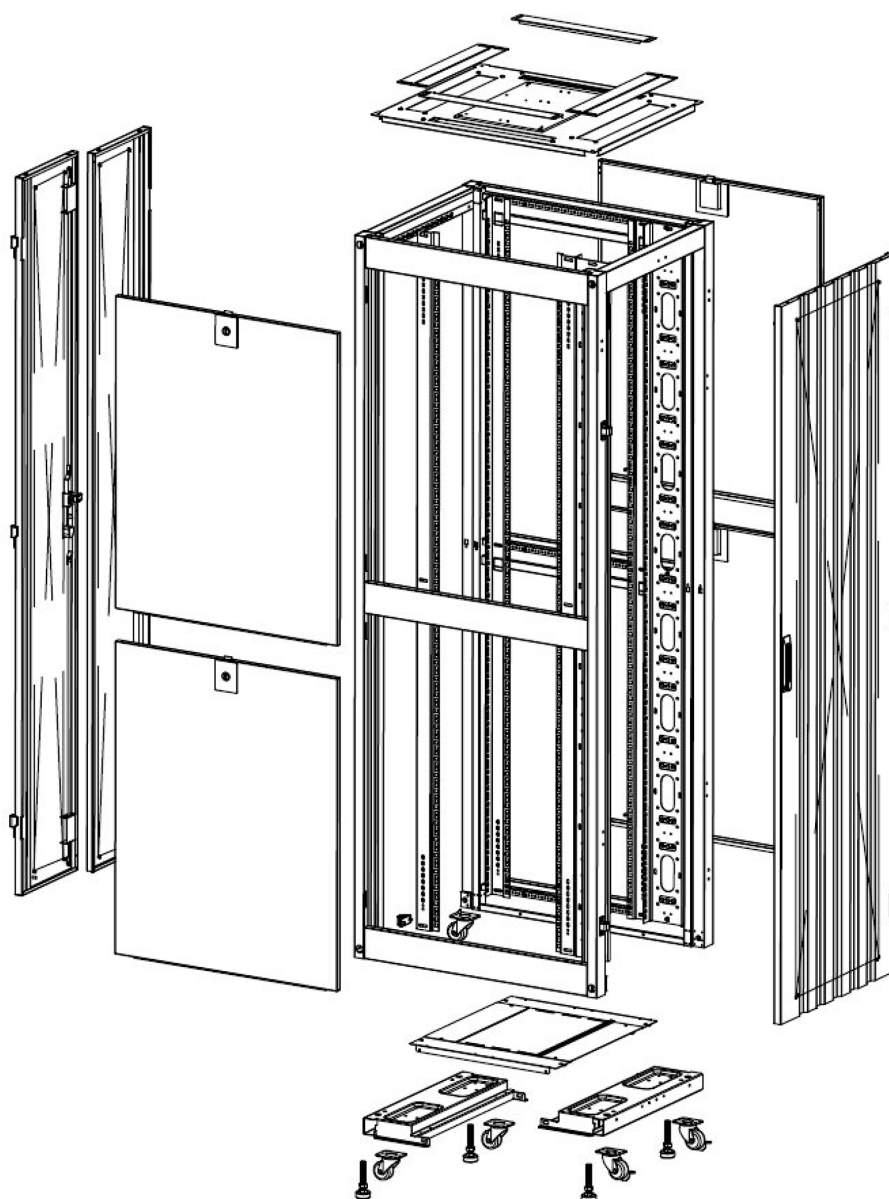

Environ SR600 47U Rack 600x1000mm W/Vented (F)
D/Vented (R) B/Panels No/Mgmt Grey White

Part Code: 544-47610-WDBN-GW

sales@excel-networking.com
excel-networking.com

Exploded view