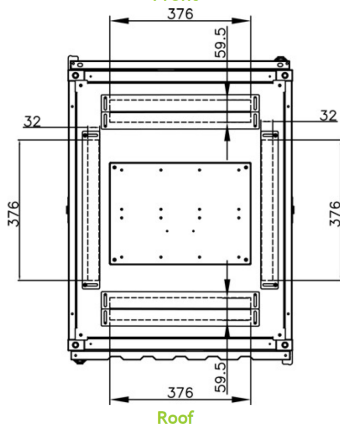

sales@excel-networking.com
excel-networking.com

Product drawings

Front

Side

Rear

Roof

Base

Overall Dimensions

Heights

29U = 1422 mm High

42U = 2000 mm High

47U = 2223 mm High

the casters add 72 mm to the height

Width

600 mm Wide

Depths