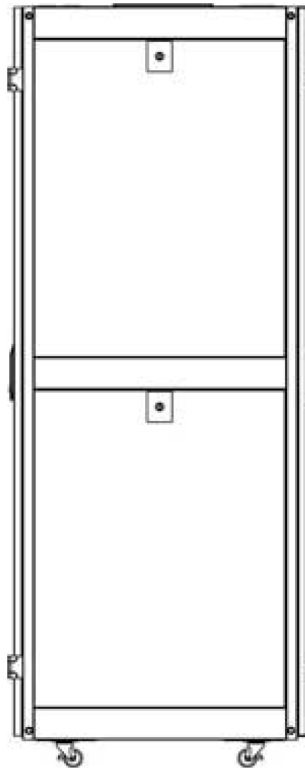

Part Code: 544-47610-WDBN-GW

sales@excel-networking.com
excel-networking.com

Exploded view

Environ SR600 47U Rack 600x1000mm W/Vented (F) D/Vented (R) B/Panels No/Mgmt Grey White

Part Code: 544-47610-WDBN-GW

sales@excel-networking.com
excel-networking.com

Product drawings

Front

Side

Rear

Roof

Base

Overall Dimensions

Heights

29U = 1422 mm High

42U = 2000 mm High

47U = 2223 mm High

the casters add 72 mm to the height

Width

600 mm Wide

Depths