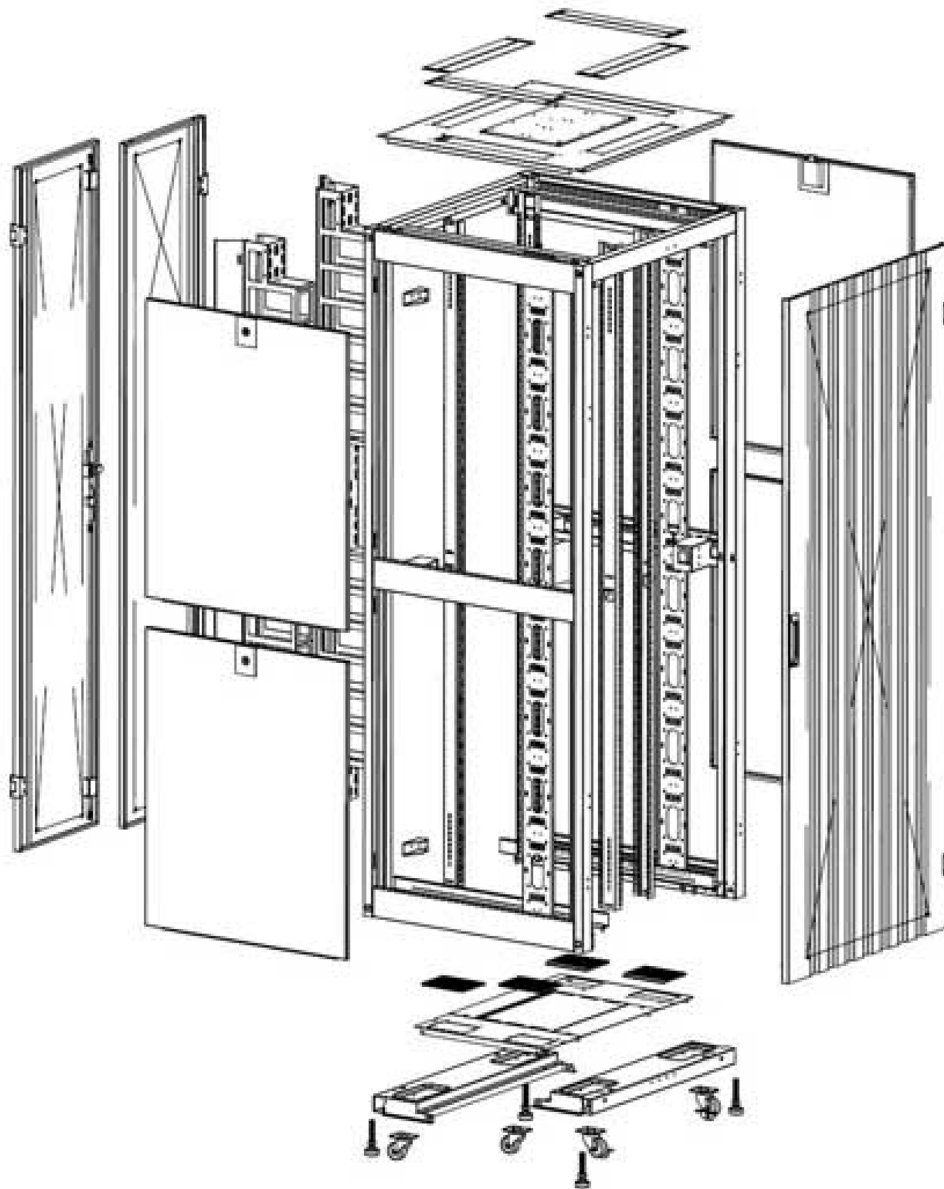

Environ SR800 Baie 47U 800x1000mm Porte ondulé
et ventilé (A) Double porte ventilée (F), Deu...

excel
without compromise.

Référence du produit: 544-47810-WDBR-BK-FP

Vue éclatée