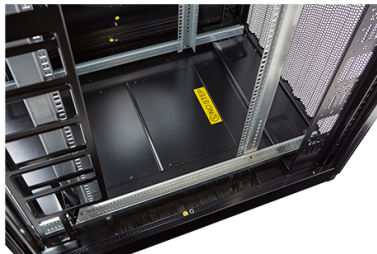

Quick-slam latch side panels

2-point lock wave vented front door

3-point wardrobe vented rear doors

Large brush strip entry

High-density vertical cable management

Environ SR800 Baie 47U 800x1000mm Porte ondulé
et ventilé (A) Double porte ventilée (F), Deu...