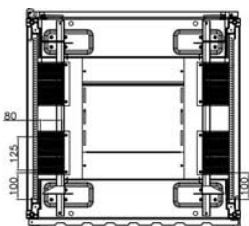

Base

Overall Dimensions

Heights

29U = 1422 mm High

42U = 2000 mm High

47U = 2223 mm High

the casters add 72 mm to the height

Width