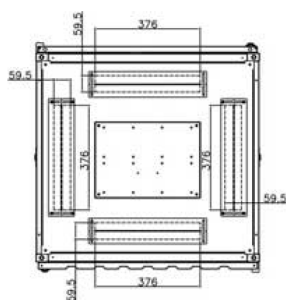

excel
without compromise.

Dessins de produits

Front

Side

Rear

Roof

Base

Overall Dimensions

Heights

29U = 1422 mm High

42U = 2000 mm High

47U = 2223 mm High

the casters add 72 mm to the height

Width

800 mm Wide

Depths