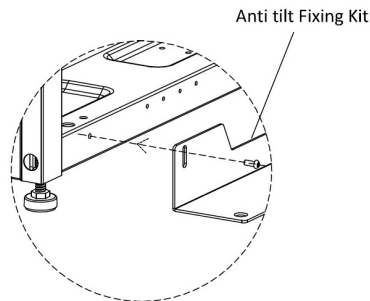

Part Code: 544-506-BK

sales@excel-networking.com
excel-networking.com

Model	Base anti-tilt kit
Material	Steel
Colour	Black
Width	600 mm

Product drawing

Anti tilt Fixing Kit

1X

M6X12
Screws

2X

Excel SR 600 mm Wide Anti-Tilt Kit Black

Part Code: 544-506-BK

sales@excel-networking.com
excel-networking.com

Product drawings

Part Code Table

Part Code	Description
544-506-BK	Excel SR 600 mm Wide Anti-Tilt Kit Black
544-506-GE	Excel SR 600 mm Wide Anti-Tilt Kit Grey White
544-508-BK	Excel SR 800 mm Wide Anti-Tilt Kit Black
544-508-GE	Excel SR 800 mm Wide Anti-Tilt Kit Grey White