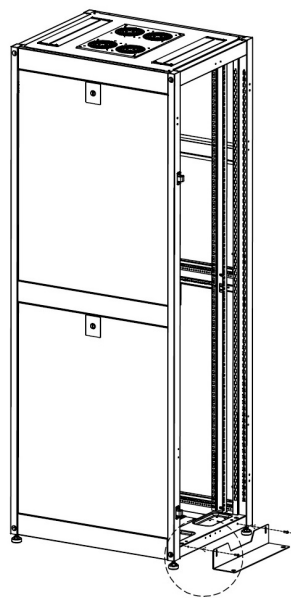

Excel SR 600 mm Wide Anti-Tilt Kit Black

Part Code: 544-506-BK

sales@excel-networking.com
excel-networking.com

Model	Base anti-tilt kit
Material	Steel
Colour	Black
Width	600 mm

Product drawing