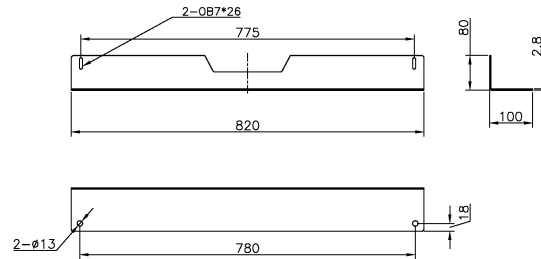

Excel SR 600 mm Wide Anti-Tilt Kit Black

Item Code: 544-506-BK

Product drawing

Anti tilt Fixing Kit
1X

M6X12
Screws
2X

Product drawings

Part Number Table

Part Number	Description
544-506-BK	Excel SR 600 mm Wide Anti-Tilt Kit Black
544-506-GE	Excel SR 600 mm Wide Anti-Tilt Kit Grey White
544-508-BK	Excel SR 800 mm Wide Anti-Tilt Kit Black
544-508-GE	Excel SR 800 mm Wide Anti-Tilt Kit Grey White