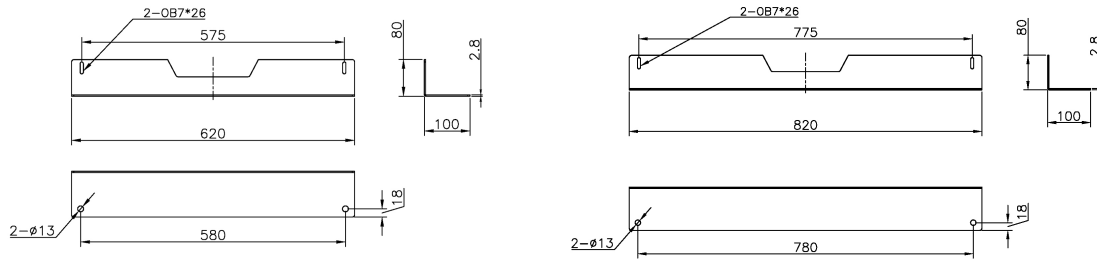

Part Code: 544-506-BK

sales@excel-networking.com
excel-networking.com

Model	Base anti-tilt kit
Material	Steel
Colour	Black
Width	600 mm

Product drawing

Anti tilt Fixing Kit

1X

M6X12
Screws

2X

Excel SR 600 mm Wide Anti-Tilt Kit Black

Part Code: 544-506-BK

sales@excel-networking.com
excel-networking.com

Product drawings

Part Code Table

Part Code	Description
544-506-BK	Excel SR 600 mm Wide Anti-Tilt Kit Black
544-506-GE	Excel SR 600 mm Wide Anti-Tilt Kit Grey White
544-508-BK	Excel SR 800 mm Wide Anti-Tilt Kit Black
544-508-GE	Excel SR 800 mm Wide Anti-Tilt Kit Grey White