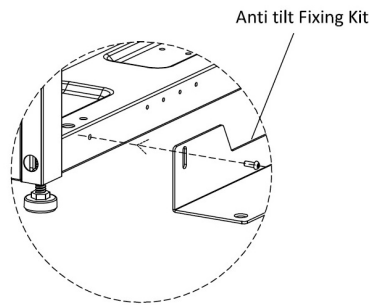

Excel SR 600 mm Wide Anti-Tilt Kit Black

Item Code: 544-506-BK

Product drawing

Anti tilt Fixing Kit
1X

M6X12
Screws
2X

Product drawings

Part Number Table

Part Number	Description
544-506-BK	Excel SR 600 mm Wide Anti-Tilt Kit Black
544-506-GE	Excel SR 600 mm Wide Anti-Tilt Kit Grey White
544-508-BK	Excel SR 800 mm Wide Anti-Tilt Kit Black
544-508-GE	Excel SR 800 mm Wide Anti-Tilt Kit Grey White