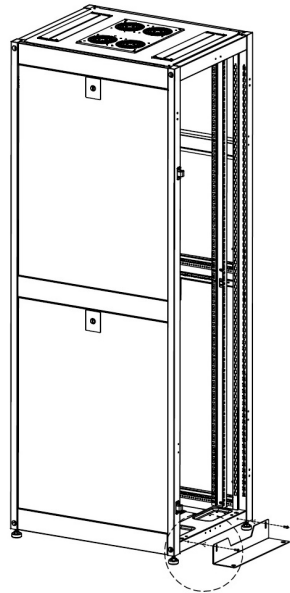

Excel SR 600 mm Wide Anti-Tilt Kit Black

Item Code: 544-506-BK

excel
without compromise.

For use with SR range

Available in Grey White and Black

Easy fixing

Fixings supplied

Single plate supplied

25 Year system warranty

Product Overview

The SR Anti-tilt Kit provides a greater stability to the SR racks.

The Anti-tilt Kit is fitted with the jacking feet in place.

Product Specifications

Feature	Values
Model	Base anti-tilt kit
Material	Steel
Colour	Black
Width	600 mm

Excel SR 600 mm Wide Anti-Tilt Kit Black

Item Code: 544-506-BK

Product drawing

Anti tilt Fixing Kit
1X

M6X12
Screws
2X

Product drawings

Part Number Table

Part Number	Description
544-506-BK	Excel SR 600 mm Wide Anti-Tilt Kit Black
544-506-GE	Excel SR 600 mm Wide Anti-Tilt Kit Grey White
544-508-BK	Excel SR 800 mm Wide Anti-Tilt Kit Black
544-508-GE	Excel SR 800 mm Wide Anti-Tilt Kit Grey White