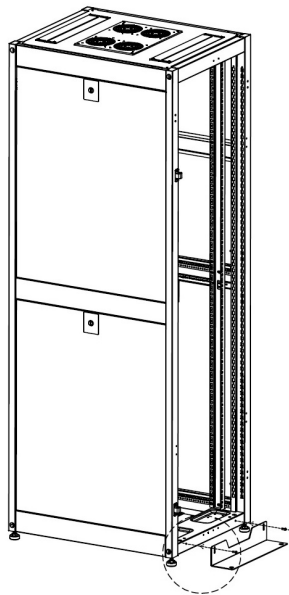

Excel SR 600 mm Wide Anti-Tilt Kit Black

Part Code: 544-506-BK

sales@excel-networking.com
excel-networking.com

Main Features

- / For use with SR range
- / Easy fixing
- / Single plate supplied
- / Available in Grey White and Black
- / Fixings supplied
- / 25 Year system warranty

Product Overview

The SR Anti-tilt Kit provides a greater stability to the SR racks.

The Anti-tilt Kit is fitted with the jacking feet in place.

Product Specifications

Feature	Values
---------	--------

Excel SR 600 mm Wide Anti-Tilt Kit Black

Part Code: 544-506-BK

sales@excel-networking.com
excel-networking.com

Model	Base anti-tilt kit
Material	Steel
Colour	Black
Width	600 mm

Product drawing

Anti tilt Fixing Kit

1X

M6X12
Screws

2X

Excel SR 600 mm Wide Anti-Tilt Kit Black

Part Code: 544-506-BK

sales@excel-networking.com
excel-networking.com

Product drawings

Part Code Table

Part Code	Description
544-506-BK	Excel SR 600 mm Wide Anti-Tilt Kit Black
544-506-GE	Excel SR 600 mm Wide Anti-Tilt Kit Grey White
544-508-BK	Excel SR 800 mm Wide Anti-Tilt Kit Black
544-508-GE	Excel SR 800 mm Wide Anti-Tilt Kit Grey White