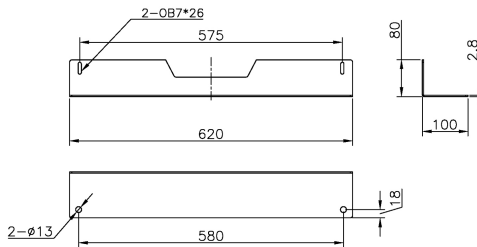

Excel SR 600 mm Wide Anti-Tilt Kit Black

Item Code: 544-506-BK

excel
without compromise.

For use with SR range

Available in Grey White and Black

Easy fixing

Fixings supplied

Single plate supplied

Excel SR 600 mm Wide Anti-Tilt Kit Black

Item Code: 544-506-BK

Product drawing

Anti tilt Fixing Kit
1X

M6X12
Screws
2X

Product drawings

Part Number Table

Part Number	Description
544-506-BK	Excel SR 600 mm Wide Anti-Tilt Kit Black
544-506-GE	Excel SR 600 mm Wide Anti-Tilt Kit Grey White
544-508-BK	Excel SR 800 mm Wide Anti-Tilt Kit Black
544-508-GE	Excel SR 800 mm Wide Anti-Tilt Kit Grey White