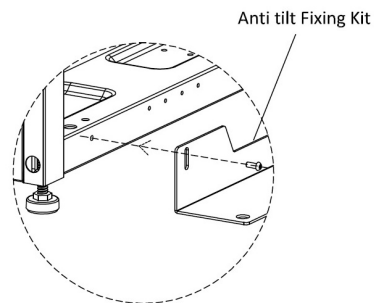

## Product drawing

Anti tilt Fixing Kit

1X

M6X12  
Screws

2X