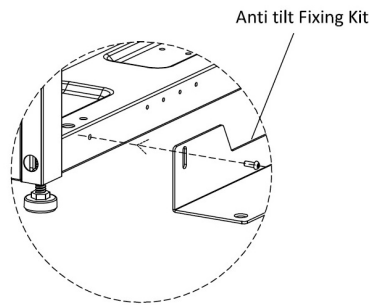

Excel SR 600 mm Wide Anti-Tilt Kit Grey White

Item Code: 544-506-GE

Product drawing

Anti tilt Fixing Kit
1X

M6X12
Screws
2X

Product drawings

Part Number Table

Part Number	Description
544-506-BK	Excel SR 600 mm Wide Anti-Tilt Kit Black
544-506-GE	Excel SR 600 mm Wide Anti-Tilt Kit Grey White
544-508-BK	Excel SR 800 mm Wide Anti-Tilt Kit Black
544-508-GE	Excel SR 800 mm Wide Anti-Tilt Kit Grey White