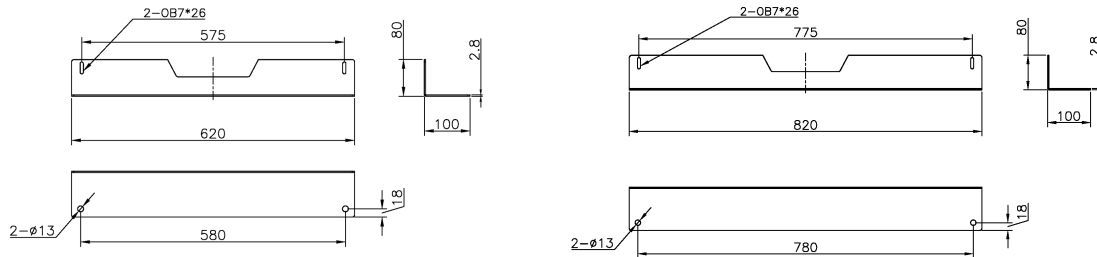

Excel SR 600 mm Wide Anti-Tilt Kit Grey White

Part Code: 544-506-GE

sales@excel-networking.com
excel-networking.com

Main Features

- / For use with SR range
- / Easy fixing
- / Single plate supplied
- / Available in Grey White and Black
- / Fixings supplied
- / 25 Year system warranty

Part Code: 544-506-GE

sales@excel-networking.com
excel-networking.com

Model	Base anti-tilt kit
Material	Steel
Colour	Grey
Width	600 mm

Product drawing

Anti tilt Fixing Kit

1X

M6X12
Screws

2X

Excel SR 600 mm Wide Anti-Tilt Kit Grey White

Part Code: 544-506-GE

sales@excel-networking.com
excel-networking.com

Product drawings

Part Code Table

Part Code	Description
544-506-BK	Excel SR 600 mm Wide Anti-Tilt Kit Black
544-506-GE	Excel SR 600 mm Wide Anti-Tilt Kit Grey White
544-508-BK	Excel SR 800 mm Wide Anti-Tilt Kit Black
544-508-GE	Excel SR 800 mm Wide Anti-Tilt Kit Grey White