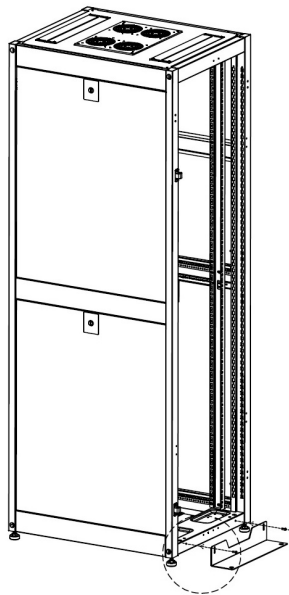

Excel SR 600 mm Wide Anti-Tilt Kit Grey White

Part Code: 544-506-GE

sales@excel-networking.com
excel-networking.com

Main Features

- / For use with SR range
- / Easy fixing
- / Single plate supplied
- / Available in Grey White and Black
- / Fixings supplied
- / 25 Year system warranty

Product Overview

The SR Anti-tilt Kit provides a greater stability to the SR racks.

The Anti-tilt Kit is fitted with the jacking feet in place.

Product Specifications

Feature	Values
---------	--------

Excel SR 600 mm Wide Anti-Tilt Kit Grey White

Part Code: 544-506-GE

sales@excel-networking.com
excel-networking.com

Model	Base anti-tilt kit
Material	Steel
Colour	Grey
Width	600 mm

Product drawing

Anti tilt Fixing Kit

1X

M6X12
Screws

2X

Excel SR 600 mm Wide Anti-Tilt Kit Grey White

Part Code: 544-506-GE

sales@excel-networking.com
excel-networking.com

Product drawings

Part Code Table

Part Code	Description
544-506-BK	Excel SR 600 mm Wide Anti-Tilt Kit Black
544-506-GE	Excel SR 600 mm Wide Anti-Tilt Kit Grey White
544-508-BK	Excel SR 800 mm Wide Anti-Tilt Kit Black
544-508-GE	Excel SR 800 mm Wide Anti-Tilt Kit Grey White