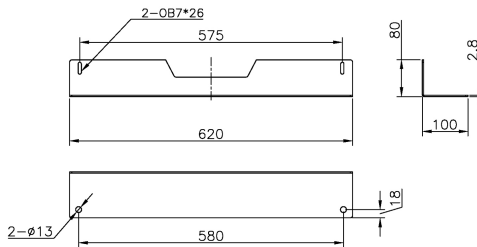

Excel SR 600 mm Wide Anti-Tilt Kit Grey White

Item Code: 544-506-GE

excel
without compromise.

For use with SR range

Available in Grey White and Black

Easy fixing

Fixings supplied

Single plate supplied

Excel SR 600 mm Wide Anti-Tilt Kit Grey White

Item Code: 544-506-GE

Product drawing

Anti tilt Fixing Kit
1X

M6X12
Screws
2X

Product drawings

Part Number Table

Part Number	Description
544-506-BK	Excel SR 600 mm Wide Anti-Tilt Kit Black
544-506-GE	Excel SR 600 mm Wide Anti-Tilt Kit Grey White
544-508-BK	Excel SR 800 mm Wide Anti-Tilt Kit Black
544-508-GE	Excel SR 800 mm Wide Anti-Tilt Kit Grey White