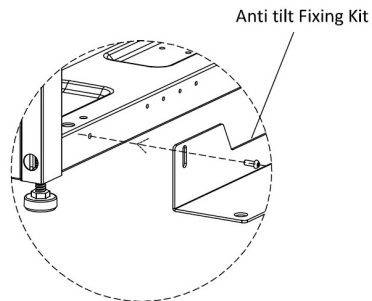

Product Overview

The SR Anti-tilt Kit provides a greater stability to the SR racks.

The Anti-tilt Kit is fitted with the jacking feet in place.

Product Specifications

Feature	Values
---------	--------

Excel SR 600 mm Wide Anti-Tilt Kit Grey White

Part Code: 544-506-GE

sales@excel-networking.com
excel-networking.com

Model	Base anti-tilt kit
Material	Steel
Colour	Grey
Width	600 mm

Product drawing

Anti tilt Fixing Kit

1X

M6X12
Screws

2X

Excel SR 600 mm Wide Anti-Tilt Kit Grey White

Part Code: 544-506-GE

sales@excel-networking.com
excel-networking.com

Product drawings

Part Code Table

Part Code	Description
544-506-BK	Excel SR 600 mm Wide Anti-Tilt Kit Black
544-506-GE	Excel SR 600 mm Wide Anti-Tilt Kit Grey White
544-508-BK	Excel SR 800 mm Wide Anti-Tilt Kit Black
544-508-GE	Excel SR 800 mm Wide Anti-Tilt Kit Grey White