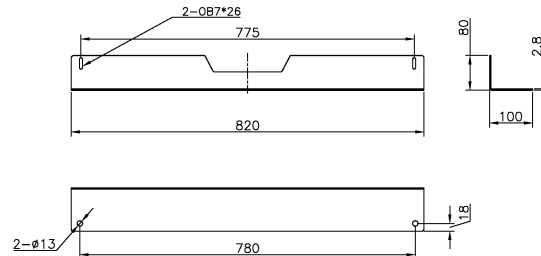

Excel SR 600 mm Wide Anti-Tilt Kit Grey White

Item Code: 544-506-GE

excel
without compromise.

For use with SR range

Available in Grey White and Black

Easy fixing

Fixings supplied

Single plate supplied

Excel SR 600 mm Wide Anti-Tilt Kit Grey White

Item Code: 544-506-GE

Product drawing

Anti tilt Fixing Kit
1X

M6X12
Screws
2X

Product drawings

Part Number Table

Part Number	Description
544-506-BK	Excel SR 600 mm Wide Anti-Tilt Kit Black
544-506-GE	Excel SR 600 mm Wide Anti-Tilt Kit Grey White
544-508-BK	Excel SR 800 mm Wide Anti-Tilt Kit Black
544-508-GE	Excel SR 800 mm Wide Anti-Tilt Kit Grey White