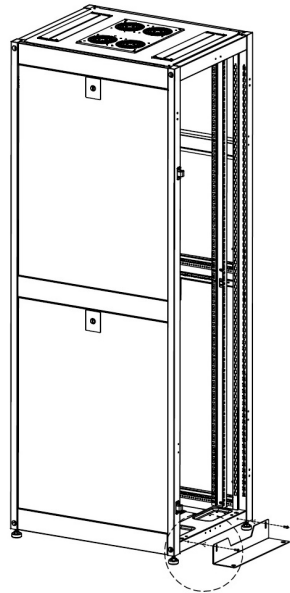

Excel SR 600 mm Wide Anti-Tilt Kit Grey White

Item Code: 544-506-GE

excel
without compromise.

For use with SR range

Available in Grey White and Black

Easy fixing

Fixings supplied

Single plate supplied

25 Year system warranty

Product Overview

The SR Anti-tilt Kit provides a greater stability to the SR racks.

The Anti-tilt Kit is fitted with the jacking feet in place.

Product Specifications

Feature	Values
Model	Base anti-tilt kit
Material	Steel
Colour	Grey
Width	600 mm

Excel SR 600 mm Wide Anti-Tilt Kit Grey White

Item Code: 544-506-GE

Product drawing

Anti tilt Fixing Kit
1X

M6X12
Screws
2X

Product drawings

Part Number Table

Part Number	Description
544-506-BK	Excel SR 600 mm Wide Anti-Tilt Kit Black
544-506-GE	Excel SR 600 mm Wide Anti-Tilt Kit Grey White
544-508-BK	Excel SR 800 mm Wide Anti-Tilt Kit Black
544-508-GE	Excel SR 800 mm Wide Anti-Tilt Kit Grey White