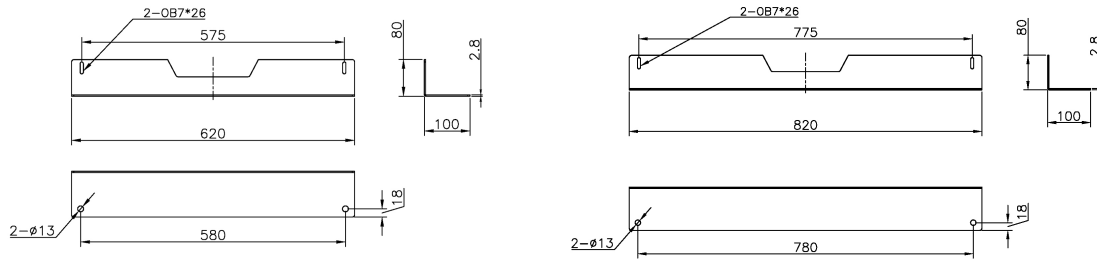

Part Code: 544-508-BK

sales@excel-networking.com
excel-networking.com

Model	Base anti-tilt kit
Material	Steel
Colour	Black
Width	800 mm

Product drawing

Anti tilt Fixing Kit

1X

M6X12
Screws

2X

Excel SR 800 mm Wide Anti-Tilt Kit Black

Part Code: 544-508-BK

sales@excel-networking.com
excel-networking.com

Product drawings

Part Code Table

Part Code	Description
544-506-BK	Excel SR 600 mm Wide Anti-Tilt Kit Black
544-506-GE	Excel SR 600 mm Wide Anti-Tilt Kit Grey White
544-508-BK	Excel SR 800 mm Wide Anti-Tilt Kit Black
544-508-GE	Excel SR 800 mm Wide Anti-Tilt Kit Grey White