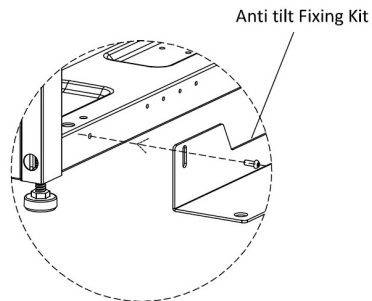

Product Overview

The SR Anti-tilt Kit provides a greater stability to the SR racks.

The Anti-tilt Kit is fitted with the jacking feet in place.

Product Specifications

Feature	Values
---------	--------

Excel SR 800 mm Wide Anti-Tilt Kit Black

Part Code: 544-508-BK

sales@excel-networking.com
excel-networking.com

Model	Base anti-tilt kit
Material	Steel
Colour	Black
Width	800 mm

Product drawing

Anti tilt Fixing Kit

1X

M6X12
Screws

2X

Excel SR 800 mm Wide Anti-Tilt Kit Black

Part Code: 544-508-BK

sales@excel-networking.com
excel-networking.com

Product drawings

Part Code Table

Part Code	Description
544-506-BK	Excel SR 600 mm Wide Anti-Tilt Kit Black
544-506-GE	Excel SR 600 mm Wide Anti-Tilt Kit Grey White
544-508-BK	Excel SR 800 mm Wide Anti-Tilt Kit Black
544-508-GE	Excel SR 800 mm Wide Anti-Tilt Kit Grey White