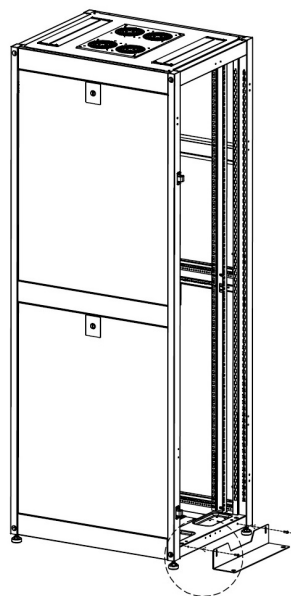

Excel SR 800 mm Wide Anti-Tilt Kit Black

Part Code: 544-508-BK

sales@excel-networking.com
excel-networking.com

Main Features

- / For use with SR range
- / Easy fixing
- / Single plate supplied
- / Available in Grey White and Black
- / Fixings supplied
- / 25 Year system warranty

Product Overview

The SR Anti-tilt Kit provides a greater stability to the SR racks.

The Anti-tilt Kit is fitted with the jacking feet in place.

Product Specifications

Feature	Values
---------	--------

Excel SR 800 mm Wide Anti-Tilt Kit Black

Part Code: 544-508-BK

sales@excel-networking.com
excel-networking.com

Model	Base anti-tilt kit
Material	Steel
Colour	Black
Width	800 mm

Product drawing

Anti tilt Fixing Kit

1X

M6X12
Screws

2X