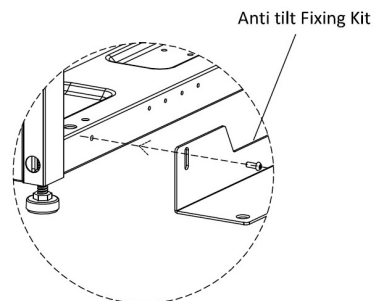

Product Overview

The SR Anti-tilt Kit provides a greater stability to the SR racks.

The Anti-tilt Kit is fitted with the jacking feet in place.

Product Specifications

Feature	Values
---------	--------

Excel SR 800 mm Wide Anti-Tilt Kit Black

Part Code: 544-508-BK

sales@excel-networking.com
excel-networking.com

Model	Base anti-tilt kit
Material	Steel
Colour	Black
Width	800 mm

Product drawing

Anti tilt Fixing Kit

1X

M6X12
Screws

2X

Anti tilt Fixing Kit

Excel SR 800 mm Wide Anti-Tilt Kit Black

Part Code: 544-508-BK

sales@excel-networking.com
excel-networking.com

Product drawings

Part Code Table

Part Code	Description
544-506-BK	Excel SR 600 mm Wide Anti-Tilt Kit Black
544-506-GE	Excel SR 600 mm Wide Anti-Tilt Kit Grey White
544-508-BK	Excel SR 800 mm Wide Anti-Tilt Kit Black
544-508-GE	Excel SR 800 mm Wide Anti-Tilt Kit Grey White