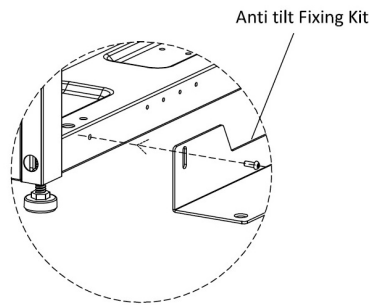

Excel SR 800 mm Wide Anti-Tilt Kit Black

Item Code: 544-508-BK

Product drawing

Anti tilt Fixing Kit
1X

M6X12
Screws
2X

Product drawings

Part Number Table

Part Number	Description
544-506-BK	Excel SR 600 mm Wide Anti-Tilt Kit Black
544-506-GE	Excel SR 600 mm Wide Anti-Tilt Kit Grey White
544-508-BK	Excel SR 800 mm Wide Anti-Tilt Kit Black
544-508-GE	Excel SR 800 mm Wide Anti-Tilt Kit Grey White