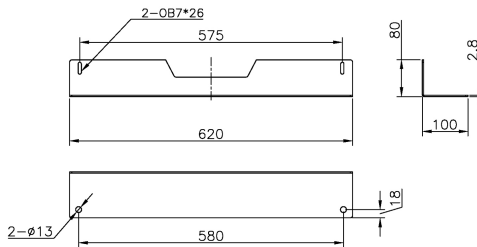

Excel SR 800 mm Wide Anti-Tilt Kit Black

Item Code: 544-508-BK

excel
without compromise.

For use with SR range

Available in Grey White and Black

Easy fixing

Fixings supplied

Single plate supplied

Excel SR 800 mm Wide Anti-Tilt Kit Black

Item Code: 544-508-BK

Product drawing

Anti tilt Fixing Kit
1X

M6X12
Screws
2X

Product drawings

Part Number Table

Part Number	Description
544-506-BK	Excel SR 600 mm Wide Anti-Tilt Kit Black
544-506-GE	Excel SR 600 mm Wide Anti-Tilt Kit Grey White
544-508-BK	Excel SR 800 mm Wide Anti-Tilt Kit Black
544-508-GE	Excel SR 800 mm Wide Anti-Tilt Kit Grey White