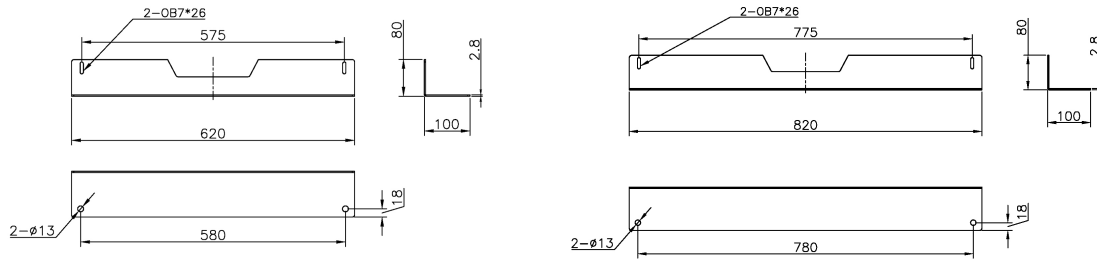

Part Code: 544-508-BK

sales@excel-networking.com
excel-networking.com

Model	Base anti-tilt kit
Material	Steel
Colour	Black
Width	800 mm

Product drawing

Anti tilt Fixing Kit

1X

M6X12
Screws

2X

Anti tilt Fixing Kit

Excel SR 800 mm Wide Anti-Tilt Kit Black

Part Code: 544-508-BK

sales@excel-networking.com
excel-networking.com

Product drawings

Part Code Table

Part Code	Description
544-506-BK	Excel SR 600 mm Wide Anti-Tilt Kit Black
544-506-GE	Excel SR 600 mm Wide Anti-Tilt Kit Grey White
544-508-BK	Excel SR 800 mm Wide Anti-Tilt Kit Black
544-508-GE	Excel SR 800 mm Wide Anti-Tilt Kit Grey White