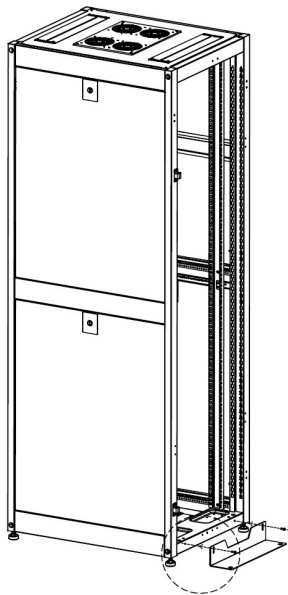

Excel SR 800 mm Wide Anti-Tilt Kit Black

Part Code: 544-508-BK

sales@excel-networking.com
excel-networking.com

Main Features

- / For use with SR range
- / Easy fixing
- / Single plate supplied
- / Available in Grey White and Black
- / Fixings supplied
- / 25 Year system warranty

Product Overview

The SR Anti-tilt Kit provides a greater stability to the SR racks.

The Anti-tilt Kit is fitted with the jacking feet in place.

Product Specifications

Feature	Values
---------	--------

Excel SR 800 mm Wide Anti-Tilt Kit Black

Part Code: 544-508-BK

sales@excel-networking.com
excel-networking.com

Model	Base anti-tilt kit
Material	Steel
Colour	Black
Width	800 mm

Product drawing

Anti tilt Fixing Kit

1X

M6X12
Screws

2X

Excel SR 800 mm Wide Anti-Tilt Kit Black

Part Code: 544-508-BK

sales@excel-networking.com
excel-networking.com

Product drawings

Part Code Table

Part Code	Description
544-506-BK	Excel SR 600 mm Wide Anti-Tilt Kit Black
544-506-GE	Excel SR 600 mm Wide Anti-Tilt Kit Grey White
544-508-BK	Excel SR 800 mm Wide Anti-Tilt Kit Black
544-508-GE	Excel SR 800 mm Wide Anti-Tilt Kit Grey White