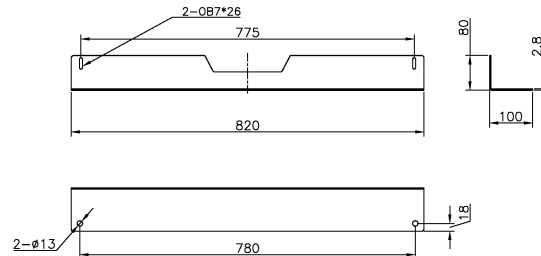

Excel SR 800 mm Wide Anti-Tilt Kit Black

Item Code: 544-508-BK

Product drawing

Anti tilt Fixing Kit
1X

M6X12
Screws
2X

Product drawings

Part Number Table

Part Number	Description
544-506-BK	Excel SR 600 mm Wide Anti-Tilt Kit Black
544-506-GE	Excel SR 600 mm Wide Anti-Tilt Kit Grey White
544-508-BK	Excel SR 800 mm Wide Anti-Tilt Kit Black
544-508-GE	Excel SR 800 mm Wide Anti-Tilt Kit Grey White