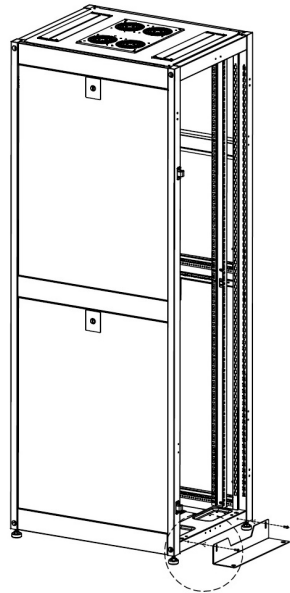

Excel SR 800 mm Wide Anti-Tilt Kit Black

Item Code: 544-508-BK

excel
without compromise.

For use with SR range

Available in Grey White and Black

Easy fixing

Fixings supplied

Single plate supplied

25 Year system warranty

Product Overview

The SR Anti-tilt Kit provides a greater stability to the SR racks.

The Anti-tilt Kit is fitted with the jacking feet in place.

Product Specifications

Feature	Values
Model	Base anti-tilt kit
Material	Steel
Colour	Black
Width	800 mm

Excel SR 800 mm Wide Anti-Tilt Kit Black

Item Code: 544-508-BK

Product drawing

Anti tilt Fixing Kit
1X

M6X12
Screws
2X

Product drawings

Part Number Table

Part Number	Description
544-506-BK	Excel SR 600 mm Wide Anti-Tilt Kit Black
544-506-GE	Excel SR 600 mm Wide Anti-Tilt Kit Grey White
544-508-BK	Excel SR 800 mm Wide Anti-Tilt Kit Black
544-508-GE	Excel SR 800 mm Wide Anti-Tilt Kit Grey White