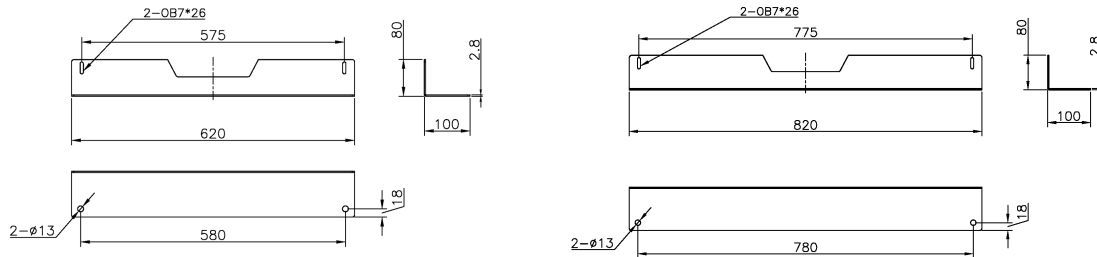

Part Code: 544-508-GE

sales@excel-networking.com
excel-networking.com

Model	Base anti-tilt kit
Material	Steel
Colour	Grey
Width	800 mm

Product drawing

Anti tilt Fixing Kit

1X

M6X12
Screws

2X

Excel SR 800 mm Wide Anti-Tilt Kit Grey White

Part Code: 544-508-GE

sales@excel-networking.com
excel-networking.com

Product drawings

Part Code Table

Part Code	Description
544-506-BK	Excel SR 600 mm Wide Anti-Tilt Kit Black
544-506-GE	Excel SR 600 mm Wide Anti-Tilt Kit Grey White
544-508-BK	Excel SR 800 mm Wide Anti-Tilt Kit Black
544-508-GE	Excel SR 800 mm Wide Anti-Tilt Kit Grey White