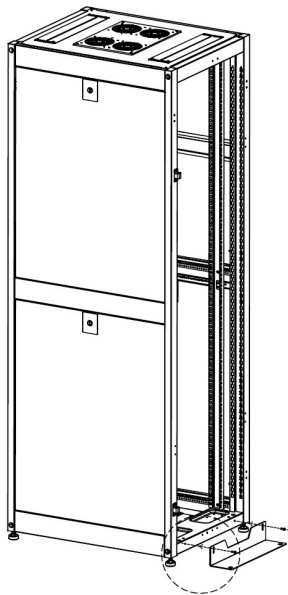

Excel SR 800 mm Wide Anti-Tilt Kit Grey White

Part Code: 544-508-GE

sales@excel-networking.com
excel-networking.com

Main Features

- / For use with SR range
- / Easy fixing
- / Single plate supplied
- / Available in Grey White and Black
- / Fixings supplied
- / 25 Year system warranty

Product Overview

The SR Anti-tilt Kit provides a greater stability to the SR racks.

The Anti-tilt Kit is fitted with the jacking feet in place.

Product Specifications

Feature	Values
---------	--------

Excel SR 800 mm Wide Anti-Tilt Kit Grey White

Part Code: 544-508-GE

sales@excel-networking.com
excel-networking.com

Model	Base anti-tilt kit
Material	Steel
Colour	Grey
Width	800 mm

Product drawing

Anti tilt Fixing Kit

1X

M6X12
Screws

2X

Excel SR 800 mm Wide Anti-Tilt Kit Grey White

Part Code: 544-508-GE

sales@excel-networking.com
excel-networking.com

Product drawings

Part Code Table

Part Code	Description
544-506-BK	Excel SR 600 mm Wide Anti-Tilt Kit Black
544-506-GE	Excel SR 600 mm Wide Anti-Tilt Kit Grey White
544-508-BK	Excel SR 800 mm Wide Anti-Tilt Kit Black
544-508-GE	Excel SR 800 mm Wide Anti-Tilt Kit Grey White