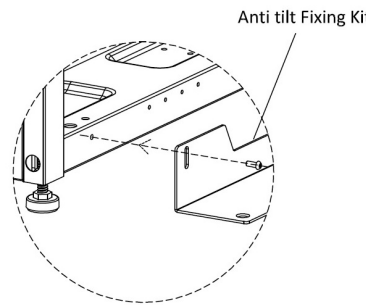

Excel SR 800 mm Wide Anti-Tilt Kit Grey White

Item Code: 544-508-GE

Product drawing

Anti tilt Fixing Kit
1X

M6X12
Screws
2X

Product drawings

Part Number Table

Part Number	Description
544-506-BK	Excel SR 600 mm Wide Anti-Tilt Kit Black
544-506-GE	Excel SR 600 mm Wide Anti-Tilt Kit Grey White
544-508-BK	Excel SR 800 mm Wide Anti-Tilt Kit Black
544-508-GE	Excel SR 800 mm Wide Anti-Tilt Kit Grey White