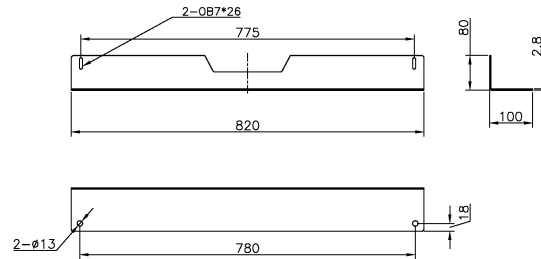

Excel SR 800 mm Wide Anti-Tilt Kit Grey White

Item Code: 544-508-GE

excel
without compromise.

For use with SR range

Available in Grey White and Black

Easy fixing

Fixings supplied

Single plate supplied

Excel SR 800 mm Wide Anti-Tilt Kit Grey White

Item Code: 544-508-GE

Product drawing

Anti tilt Fixing Kit
1X

M6X12
Screws
2X

Product drawings

Part Number Table

Part Number	Description
544-506-BK	Excel SR 600 mm Wide Anti-Tilt Kit Black
544-506-GE	Excel SR 600 mm Wide Anti-Tilt Kit Grey White
544-508-BK	Excel SR 800 mm Wide Anti-Tilt Kit Black
544-508-GE	Excel SR 800 mm Wide Anti-Tilt Kit Grey White