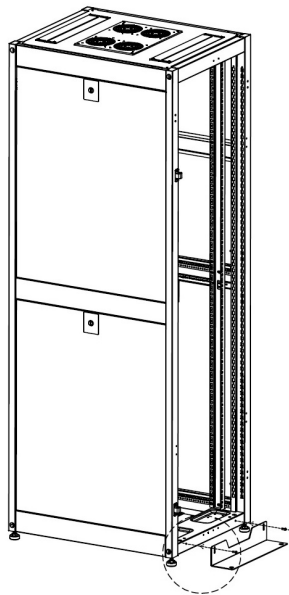

Excel SR 800 mm Wide Anti-Tilt Kit Grey White

Part Code: 544-508-GE

sales@excel-networking.com
excel-networking.com

Main Features

- / For use with SR range
- / Easy fixing
- / Single plate supplied
- / Available in Grey White and Black
- / Fixings supplied
- / 25 Year system warranty

Product Overview

The SR Anti-tilt Kit provides a greater stability to the SR racks.

The Anti-tilt Kit is fitted with the jacking feet in place.

Product Specifications

Feature	Values
---------	--------

Excel SR 800 mm Wide Anti-Tilt Kit Grey White

Part Code: 544-508-GE

sales@excel-networking.com
excel-networking.com

Model	Base anti-tilt kit
Material	Steel
Colour	Grey
Width	800 mm

Product drawing

Anti tilt Fixing Kit

1X

M6X12
Screws

2X

Excel SR 800 mm Wide Anti-Tilt Kit Grey White

Part Code: 544-508-GE

sales@excel-networking.com
excel-networking.com

Product drawings

Part Code Table

Part Code	Description
544-506-BK	Excel SR 600 mm Wide Anti-Tilt Kit Black
544-506-GE	Excel SR 600 mm Wide Anti-Tilt Kit Grey White
544-508-BK	Excel SR 800 mm Wide Anti-Tilt Kit Black
544-508-GE	Excel SR 800 mm Wide Anti-Tilt Kit Grey White