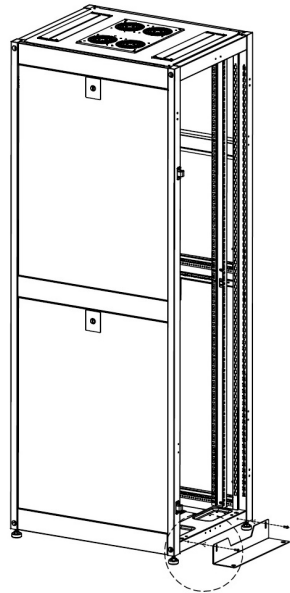

Excel SR 800 mm Wide Anti-Tilt Kit Grey White

Item Code: 544-508-GE

excel
without compromise.

For use with SR range

Available in Grey White and Black

Easy fixing

Fixings supplied

Single plate supplied

25 Year system warranty

Product Overview

The SR Anti-tilt Kit provides a greater stability to the SR racks.

The Anti-tilt Kit is fitted with the jacking feet in place.

Product Specifications

Feature	Values
Model	Base anti-tilt kit
Material	Steel
Colour	Grey
Width	800 mm

Excel SR 800 mm Wide Anti-Tilt Kit Grey White

Item Code: 544-508-GE

Product drawing

Anti tilt Fixing Kit
1X

M6X12
Screws
2X

Product drawings

Part Number Table

Part Number	Description
544-506-BK	Excel SR 600 mm Wide Anti-Tilt Kit Black
544-506-GE	Excel SR 600 mm Wide Anti-Tilt Kit Grey White
544-508-BK	Excel SR 800 mm Wide Anti-Tilt Kit Black
544-508-GE	Excel SR 800 mm Wide Anti-Tilt Kit Grey White