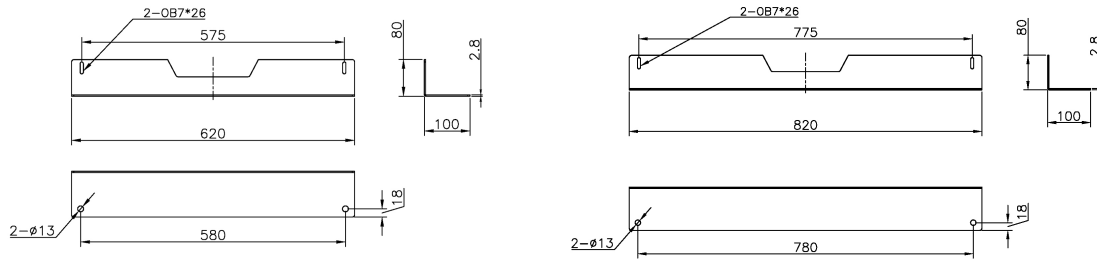

Part Code: 544-508-GE

sales@excel-networking.com
excel-networking.com

Model	Base anti-tilt kit
Material	Steel
Colour	Grey
Width	800 mm

Product drawing

Anti tilt Fixing Kit

1X

M6X12
Screws

2X

Excel SR 800 mm Wide Anti-Tilt Kit Grey White

Part Code: 544-508-GE

sales@excel-networking.com
excel-networking.com

Product drawings

Part Code Table

Part Code	Description
544-506-BK	Excel SR 600 mm Wide Anti-Tilt Kit Black
544-506-GE	Excel SR 600 mm Wide Anti-Tilt Kit Grey White
544-508-BK	Excel SR 800 mm Wide Anti-Tilt Kit Black
544-508-GE	Excel SR 800 mm Wide Anti-Tilt Kit Grey White