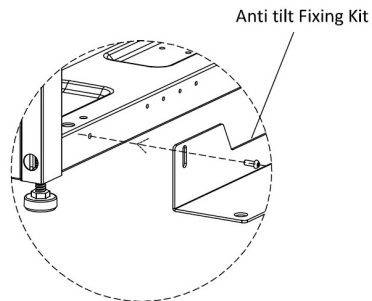

Product Overview

The SR Anti-tilt Kit provides a greater stability to the SR racks.

The Anti-tilt Kit is fitted with the jacking feet in place.

Product Specifications

Feature	Values
---------	--------

Excel SR 800 mm Wide Anti-Tilt Kit Grey White

Part Code: 544-508-GE

sales@excel-networking.com
excel-networking.com

Model	Base anti-tilt kit
Material	Steel
Colour	Grey
Width	800 mm

Product drawing

Anti tilt Fixing Kit

1X

M6X12
Screws

2X

Excel SR 800 mm Wide Anti-Tilt Kit Grey White

Part Code: 544-508-GE

sales@excel-networking.com
excel-networking.com

Product drawings

Part Code Table

Part Code	Description
544-506-BK	Excel SR 600 mm Wide Anti-Tilt Kit Black
544-506-GE	Excel SR 600 mm Wide Anti-Tilt Kit Grey White
544-508-BK	Excel SR 800 mm Wide Anti-Tilt Kit Black
544-508-GE	Excel SR 800 mm Wide Anti-Tilt Kit Grey White