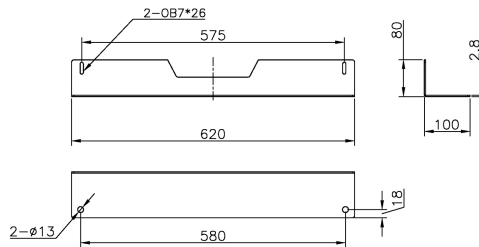

Excel SR 800 mm Wide Anti-Tilt Kit Grey White

Item Code: 544-508-GE

excel
without compromise.

For use with SR range

Available in Grey White and Black

Easy fixing

Fixings supplied

Single plate supplied

Excel SR 800 mm Wide Anti-Tilt Kit Grey White

Item Code: 544-508-GE

Product drawing

Anti tilt Fixing Kit
1X

M6X12
Screws
2X

Product drawings

Part Number Table

Part Number	Description
544-506-BK	Excel SR 600 mm Wide Anti-Tilt Kit Black
544-506-GE	Excel SR 600 mm Wide Anti-Tilt Kit Grey White
544-508-BK	Excel SR 800 mm Wide Anti-Tilt Kit Black
544-508-GE	Excel SR 800 mm Wide Anti-Tilt Kit Grey White