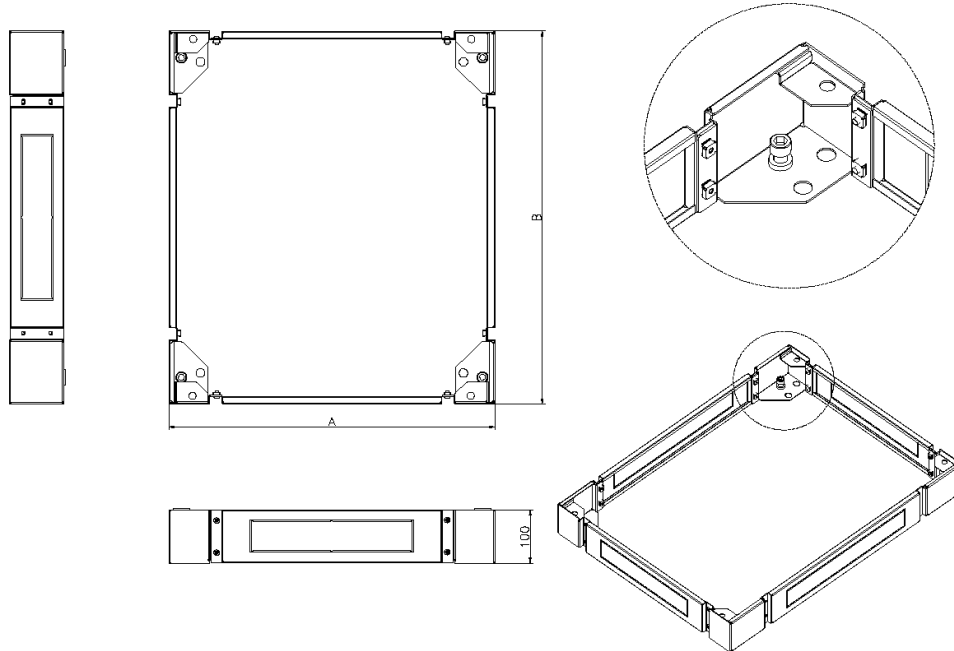

Environ Plinth 600 mm Wide x 1000 mm Deep for SR Racks Black

Item Code: 544-960-BK

excel
without compromise.

✕ Cable entry via blank plates on all sides

✕ Cable entry knockouts x 4

✕ Load Bearing

✕ Takes both Levelling Feet and Castors

The plinth is manufactured with removable sides to further aid access for cabling and levelling purposes.

Product Specifications

Feature	Values
Model	Complete base kit
Material	Steel
Colour	Black
Suitable for cable patch	yes
Width	600 mm
Height	100 mm
Depth	1000 mm

Environ Plinth 600 mm Wide x 1000 mm Deep for SR Racks Black

Item Code: 544-960-BK

excel
without compromise.

Product drawing

Standards

Applicable standard	Detail
RoHS-II/-III (2011/65/EU & 2015/863): 2023	Our products, demonstrate full adherence to the regulatory stipulations of the EU Directive 2011/65/EU (RoHS-II) and its corresponding delegated directive 2015/863 (RoHS-III).
WFD: 2023	Compliant to Waste Framework Directive
SCIP: 2023	Compliant - Does Not Contain Substances of Concern In articles as such or in complex objects (Products)
POPs (EU) No 2019/1021	EU Regulation for the restriction of Persistent Organic Pollutants.

Part Number Table

Part Number	Description
544-960-BK	Environ Plinth 600 mm Wide x 1000 mm Deep for SR Racks Black
544-962-BK	Environ Plinth 600 mm Wide x 1200 mm Deep for SR Racks Black

Environ Plinth 600 mm Wide x 1000 mm Deep for SR Racks Black