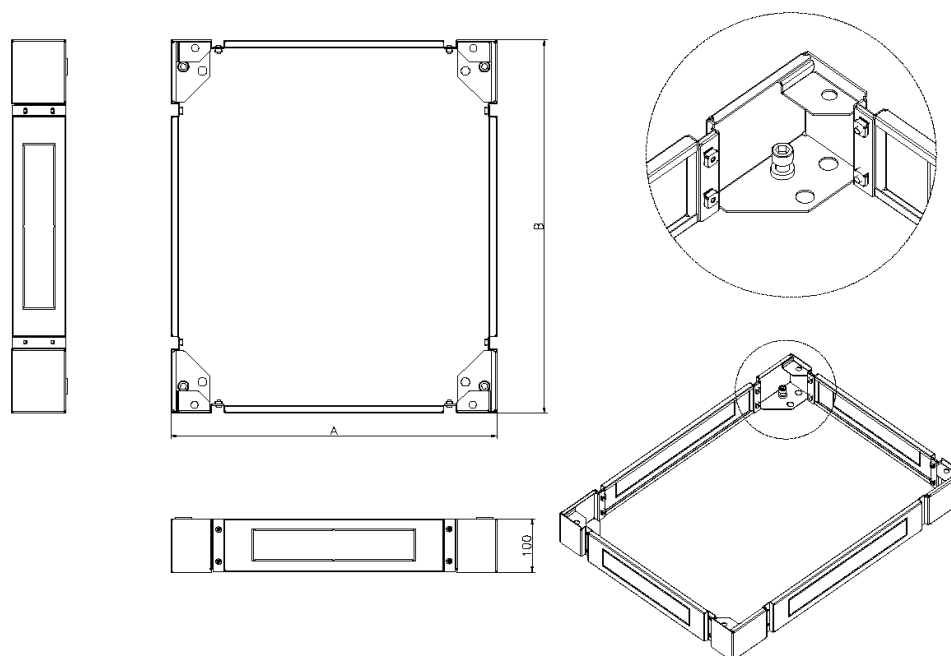

Excel Plinth 600 mm Wide x 1200 mm Deep for SR Racks Black

Item Code: 544-962-BK

excel
without compromise.

Product drawing

Standards

Applicable standard	Detail
Directive 2011/65/EU (RoHS II)	Restriction of the Use of Certain Hazardous Substances in Electrical and Electronic Equipment — compliant. Applies within EU member states).
Directive (EU) 2015/863 (RoHS III)	Amending Directive 2011/65/EU to add four phthalates (DEHP, BBP, DBP, DIBP) to Annex II — compliant.
Directive 2008/98/EC (WFD)	Waste Framework Directive — compliant. Implemented in the UK through the Waste (England and Wales) Regulations 2011 (SI 2011 No. 988).
ECHA SCIP Database	Compliant; product does not contain SVHCs (Substances of Very High Concern) as defined under REACH Article 33(1). Submission obligations met under EU REACH and UK REACH.
Regulation (EU) 2019/1021 (POPs)	EU Regulation on Persistent Organic Pollutants — compliant. For Great Britain, compliance is aligned with the Persistent Organic Pollutants (Amendment) (EU Exit) Regulations 2020 (SI 2020 No. 1355).
UK SI 2012 No. 3032	The Restriction of the Use of Certain Hazardous Substances in Electrical and Electronic Equipment Regulations 2012 (UK RoHS) — compliant for Great