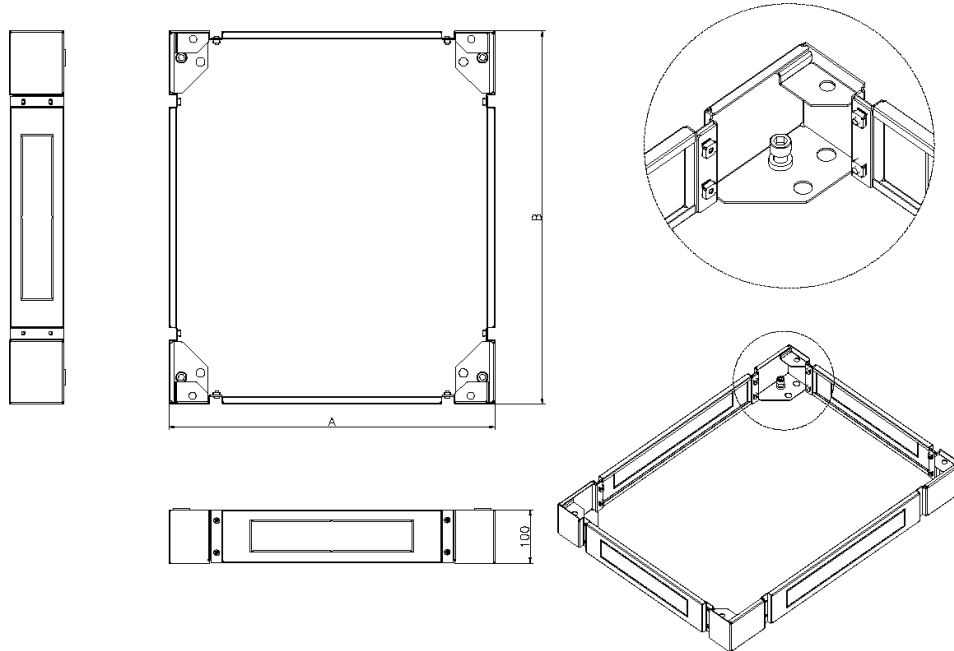

Environ Plinth 600 mm Wide x 1200 mm Deep for SR Racks Black

Item Code: 544-962-BK

excel
without compromise.

✕ Cable entry via blank plates on all sides

✕ Cable entry knockouts x 4

✕ Load Bearing

✕ Takes both Levelling Feet and Castors

The plinth is manufactured with removable sides to further aid access for cabling and levelling purposes.

Product Specifications

Feature	Values
Model	Complete base kit
Material	Steel
Colour	Black
Suitable for cable patch	yes
Width	600 mm
Height	100 mm
Depth	1200 mm

Environ Plinth 600 mm Wide x 1200 mm Deep for SR Racks Black

Item Code: 544-962-BK

Product drawing

Standards

Applicable standard	Detail
RoHS-II/-III (2011/65/EU & 2015/863): 2023	Our products, demonstrate full adherence to the regulatory stipulations of the EU Directive 2011/65/EU (RoHS-II) and its corresponding delegated directive 2015/863 (RoHS-III).
WFD: 2023	Compliant to Waste Framework Directive
SCIP: 2023	Compliant - Does Not Contain Substances of Concern In articles as such or in complex objects (Products)
POPs (EU) No 2019/1021	EU Regulation for the restriction of Persistent Organic Pollutants.

Part Number Table

Part Number	Description
544-960-BK	Environ Plinth 600 mm Wide x 1000 mm Deep for SR Racks Black
544-962-BK	Environ Plinth 600 mm Wide x 1200 mm Deep for SR Racks Black

Environ Plinth 600 mm Wide x 1200 mm Deep for SR Racks Black