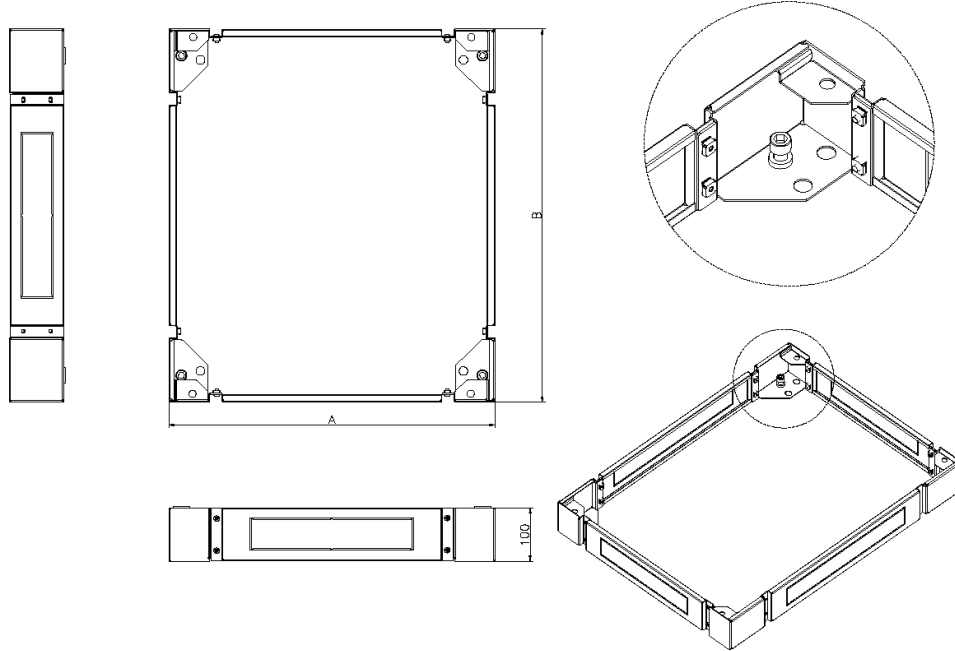

Environ Plinth 600 mm Wide x 800 mm Deep for SR Racks Black

Item Code: 544-968-BK

excel
without compromise.

✕ Cable entry via blank plates on all sides

✕ Cable entry knockouts x 4

✕ Load Bearing

✕ Takes both Levelling Feet and Castors

The plinth is manufactured with removable sides to further aid access for cabling and levelling purposes.

Product Specifications

Feature	Values
Model	Complete base kit
Material	Steel
Colour	Black
Suitable for cable patch	yes
Width	600 mm
Height	100 mm
Depth	800 mm

Environ Plinth 600 mm Wide x 800 mm Deep for SR Racks Black

Item Code: 544-968-BK

Product drawing

Standards

Applicable standard	Detail
RoHS-II/-III (2011/65/EU & 2015/863): 2023	Our products, demonstrate full adherence to the regulatory stipulations of the EU Directive 2011/65/EU (RoHS-II) and its corresponding delegated directive 2015/863 (RoHS-III).
WFD: 2023	Compliant to Waste Framework Directive
SCIP: 2023	Compliant - Does Not Contain Substances of Concern In articles as such or in complex objects (Products)
POPs (EU) No 2019/1021	EU Regulation for the restriction of Persistent Organic Pollutants.

Part Number Table

Part Number	Description
544-960-BK	Environ Plinth 600 mm Wide x 1000 mm Deep for SR Racks Black
544-962-BK	Environ Plinth 600 mm Wide x 1200 mm Deep for SR Racks Black

Environ Plinth 600 mm Wide x 800 mm Deep for SR Racks Black