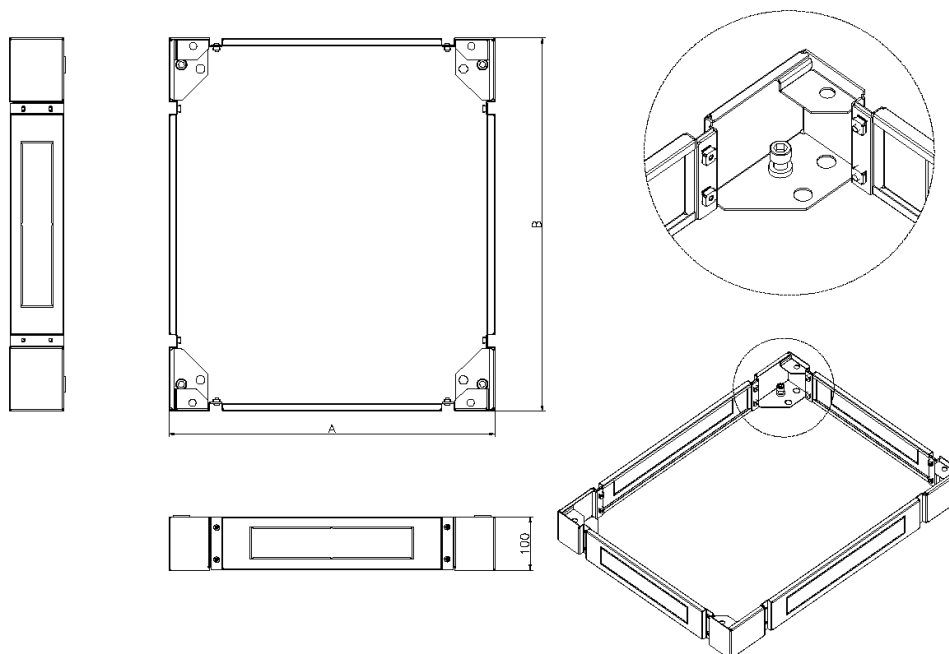

## Product Overview

Available as an option to suit all sizes of Excel Environ Racks, the plinth increases the overall height by approximately 100mm and allows for easy cable access into the base.

The plinth is manufactured with removable sides to further aid access for cabling and levelling purposes.

## Product Specifications

Feature	Values
Model	Complete base kit
Material	Steel
Colour	Black
Suitable for cable patch	yes
Width	800 mm
Height	100 mm
Depth	1000 mm

# Environ Plinth 800mm Wide x 1000mm Deep for SR Racks Black

Item Code: 544-980-BK

**excel**  
without compromise.

## Product drawing