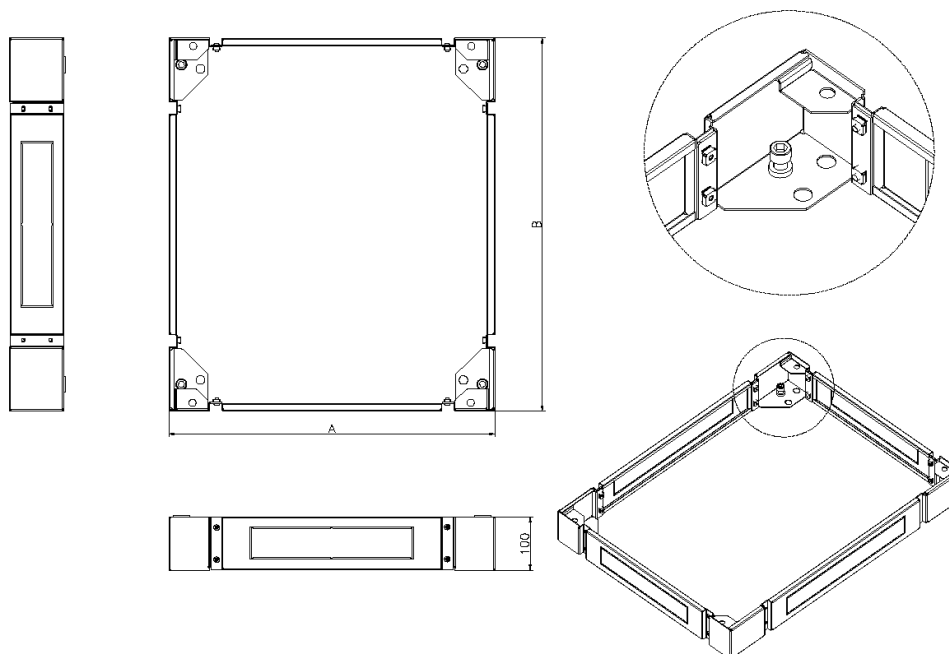

Environ Plinth 800mm Wide x 1200mm Deep for SR Racks Black

Item Code: 544-982-BK

excel
without compromise.

✕ Cable entry via blank plates on all sides

✕ Cable entry knockouts x 4

✕ Load Bearing

✕ Takes both Levelling Feet and Castors

The plinth is manufactured with removable sides to further aid access for cabling and levelling purposes.

Product Specifications

Feature	Values
Model	Complete base kit
Material	Steel
Colour	Black
Suitable for cable patch	yes
Width	800 mm
Height	100 mm
Depth	800 mm

Environ Plinth 800mm Wide x 1200mm Deep for SR Racks Black

Item Code: 544-982-BK

excel
without compromise.

Product drawing

Standards

Applicable standard	Detail
RoHS-II/-III (2011/65/EU & 2015/863): 2023	Our products, demonstrate full adherence to the regulatory stipulations of the EU Directive 2011/65/EU (RoHS-II) and its corresponding delegated directive 2015/863 (RoHS-III).
WFD: 2023	Compliant to Waste Framework Directive
SCIP: 2023	Compliant - Does Not Contain Substances of Concern In articles as such or in complex objects (Products)
POPs (EU) No 2019/1021	EU Regulation for the restriction of Persistent Organic Pollutants.

Part Number Table

Part Number	Description
544-960-BK	Environ Plinth 600mm Wide x 1000mm Deep for SR Racks Black
544-962-BK	Environ Plinth 600mm Wide x 1200mm Deep for SR Racks Black

Environ Plinth 800mm Wide x 1200mm Deep for SR Racks Black