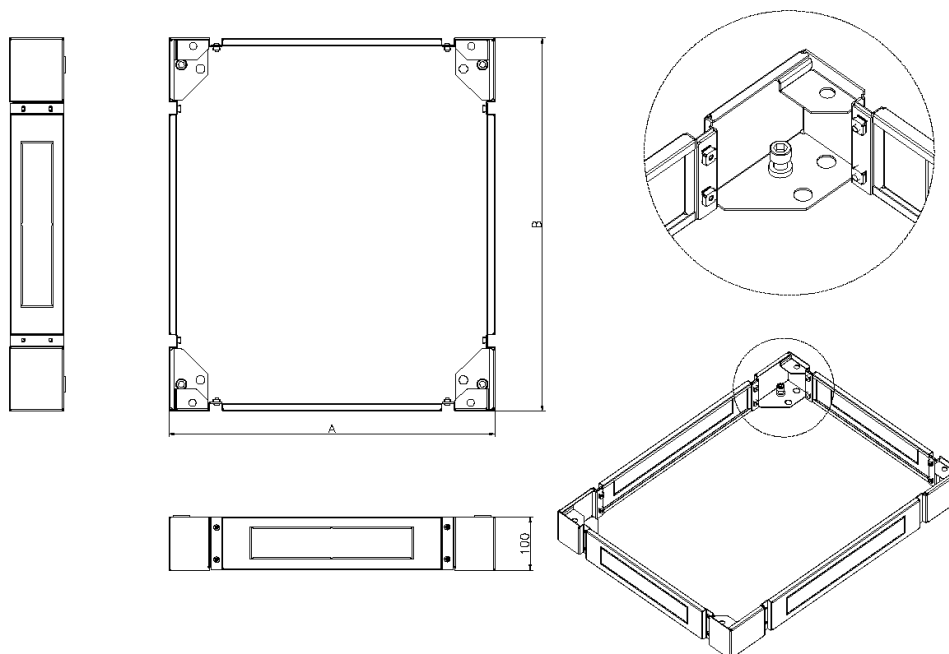

CIBSE TM65 Embodied Carbon: 36.310 kg CO2e

Product Overview

Available as an option to suit all sizes of Excel Environ Racks, the plinth increases the overall height by approximately 100mm and allows for easy cable access into the base.

The plinth is manufactured with removable sides to further aid access for cabling and levelling purposes.

Product Specifications

Feature	Values
Model	Complete base kit
Material	Steel
Colour	Black
Suitable for cable patch	yes
Width	800 mm
Height	100 mm
Depth	1200 mm

Excel Plinth 800 mm Wide x 1200 mm Deep for SR Racks Black

Item Code: 544-982-BK

excel
without compromise.

Product drawing

Standards

Applicable standard	Detail
Directive 2011/65/EU (RoHS II)	Restriction of the Use of Certain Hazardous Substances in Electrical and Electronic Equipment — compliant. Applies within EU member states).
Directive (EU) 2015/863 (RoHS III)	Amending Directive 2011/65/EU to add four phthalates (DEHP, BBP, DBP, DIBP) to Annex II — compliant.
Directive 2008/98/EC (WFD)	Waste Framework Directive — compliant. Implemented in the UK through the Waste (England and Wales) Regulations 2011 (SI 2011 No. 988).
ECHA SCIP Database	Compliant; product does not contain SVHCs (Substances of Very High Concern) as defined under REACH Article 33(1). Submission obligations met under EU REACH and UK REACH.
Regulation (EU) 2019/1021 (POPs)	EU Regulation on Persistent Organic Pollutants — compliant. For Great Britain, compliance is aligned with the Persistent Organic Pollutants (Amendment) (EU Exit) Regulations 2020 (SI 2020 No. 1355).
UK SI 2012 No. 3032	The Restriction of the Use of Certain Hazardous Substances in Electrical and Electronic Equipment Regulations 2012 (UK RoHS) — compliant for Great

Excel Plinth 800 mm Wide x 1200 mm Deep for SR Racks Black

Item Code: 544-982-BK

Britain. Retained EU law, as amended by the Product Safety and Metrology (Amendment etc.) (EU Exit) Regulations 2019.

Part Number Table