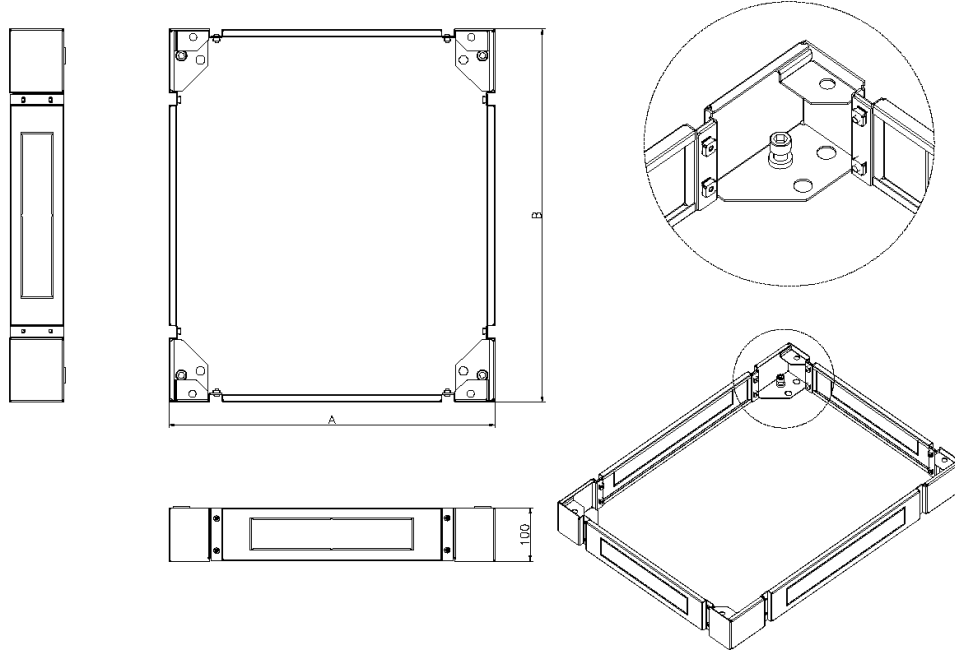

Environ Plinth 800mm Wide x 1200mm Deep for SR Racks Black

Item Code: 544-982-BK

excel
without compromise.

✕ Cable entry via blank plates on all sides

✕ Cable entry knockouts x 4

✕ Load Bearing

✕ Takes both Levelling Feet and Castors

The plinth is manufactured with removable sides to further aid access for cabling and levelling purposes.

Product Specifications

Feature	Values
Model	Complete base kit
Material	Steel
Colour	Black
Suitable for cable patch	yes
Width	800 mm
Height	100 mm
Depth	800 mm

Environ Plinth 800mm Wide x 1200mm Deep for SR Racks Black

Item Code: 544-982-BK

Product drawing

Standards

Applicable standard	Detail
RoHS-II/-III (2011/65/EU & 2015/863): 2023	Our products, demonstrate full adherence to the regulatory stipulations of the EU Directive 2011/65/EU (RoHS-II) and its corresponding delegated directive 2015/863 (RoHS-III).
WFD: 2023	Compliant to Waste Framework Directive
SCIP: 2023	Compliant - Does Not Contain Substances of Concern In articles as such or in complex objects (Products)
POPs (EU) No 2019/1021	EU Regulation for the restriction of Persistent Organic Pollutants.

Part Number Table

Part Number	Description
544-960-BK	Environ Plinth 600mm Wide x 1000mm Deep for SR Racks Black
544-962-BK	Environ Plinth 600mm Wide x 1200mm Deep for SR Racks Black

Environ Plinth 800mm Wide x 1200mm Deep for SR Racks Black